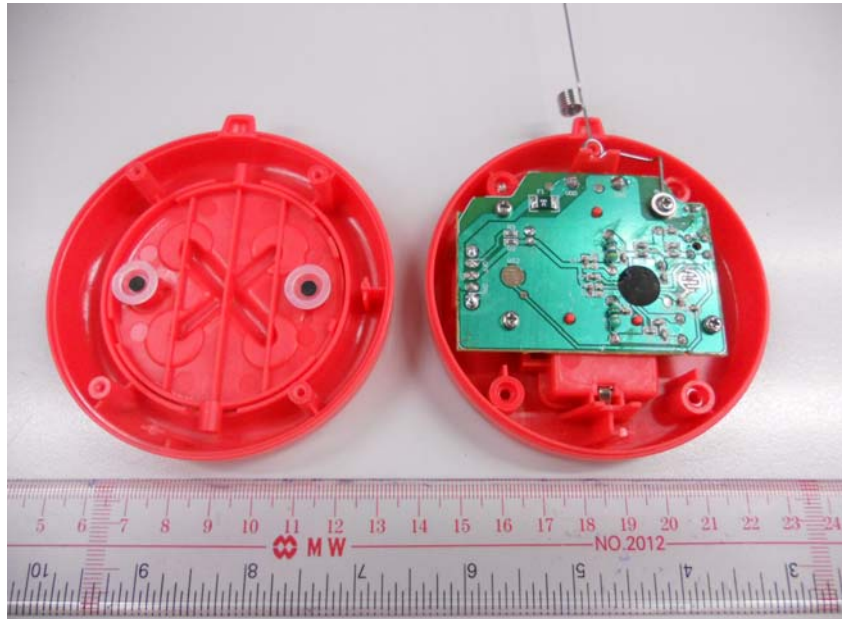

INTERTEK TESTING SERVICE

Report No.: HK11071418-1

Equipment Photographs

Model: 513049

(Internal)

INTERTEK TESTING SERVICE

Report No.: HK11071418-1

Equipment Photographs

Model: 513049

(Internal)