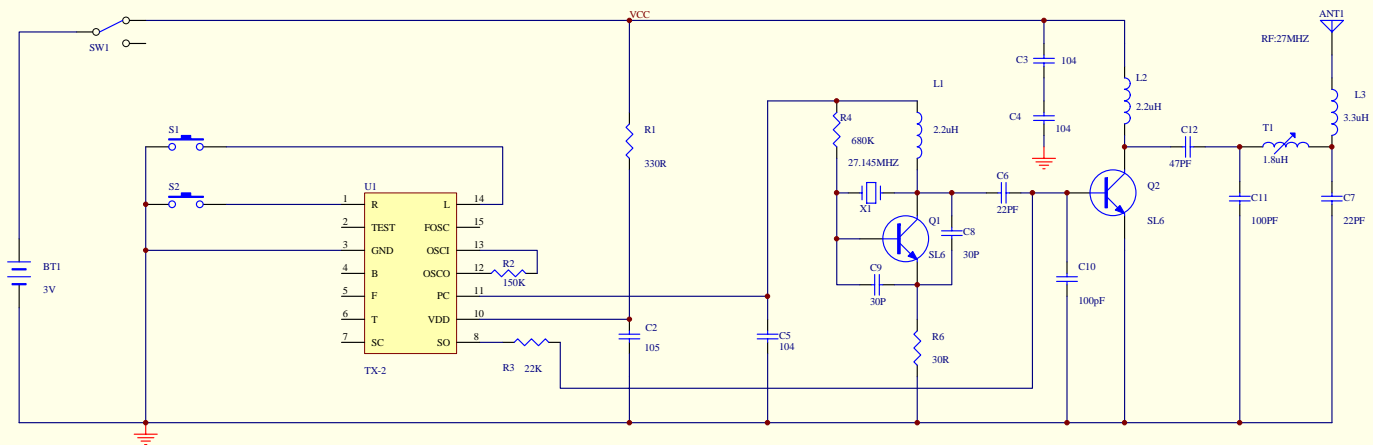

Company Name:	MGA Enteryainment(H.K) Ltd
Item Name:	Moxie Girle RC Vehicle
Asst No:	393238
Item NO:	G106
Date:	2009-3-20
Page:	1 of 1
Revision:	A

Moxie Girlz RC Vehicle 27MHZ TX Circuit Diagram

PREPARED BY: CHEN GUO