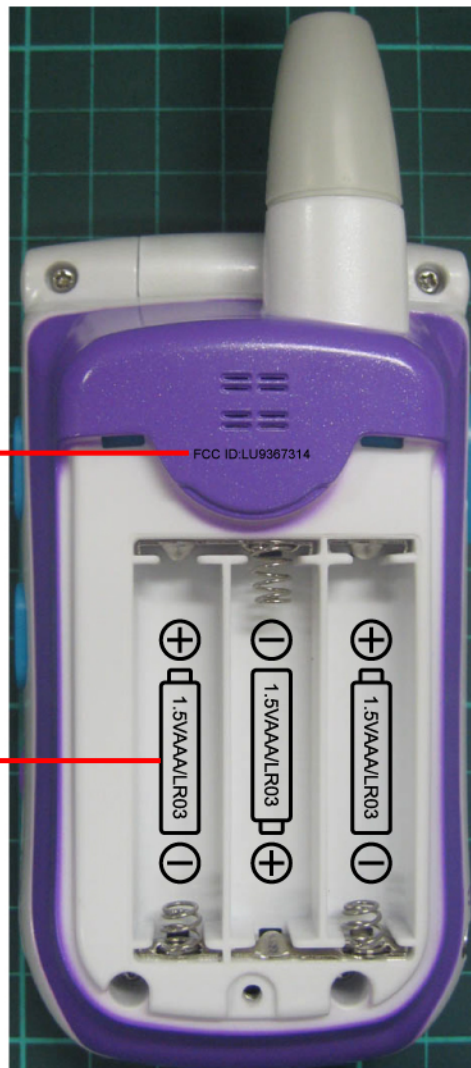

Bratz Chat Mobile (Model No. 367314)

(Design A Downgrade version 9A)

FCC & BATTERY OUTPUT FILE
VERSION 4

DATE: 09 NOV 2007

EMBOSS

BLACK

Bratz Chat Mobile
(Model No. 367314)
(Design A Downgrade version 9A)
FCC OUTPUT FILE
VERSION I
DATE: 12 OCT 2007
SENT TO HERBERT DATE: 12 OCT 2007