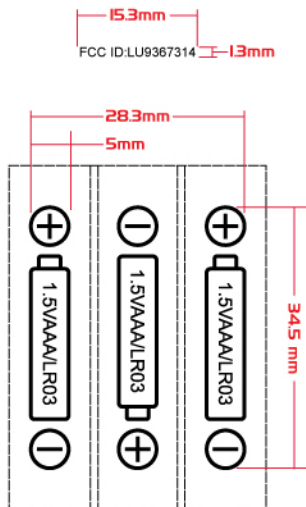

Bratz Chat Mobile (Model No. 367314)

(Design A Downgrade version 9A)

FCC & BATTERY OUTPUT FILE
VERSION 4

DATE: 09 NOV 2007

EMBOSS

BLACK

Bratz Chat Mobile
(Model No. 367314)
(Design A Downgrade version 9A)
FCC OUTPUT FILE
VERSION I
DATE: 12 OCT 2007
SENT TO HERBERT DATE: 12 OCT 2007