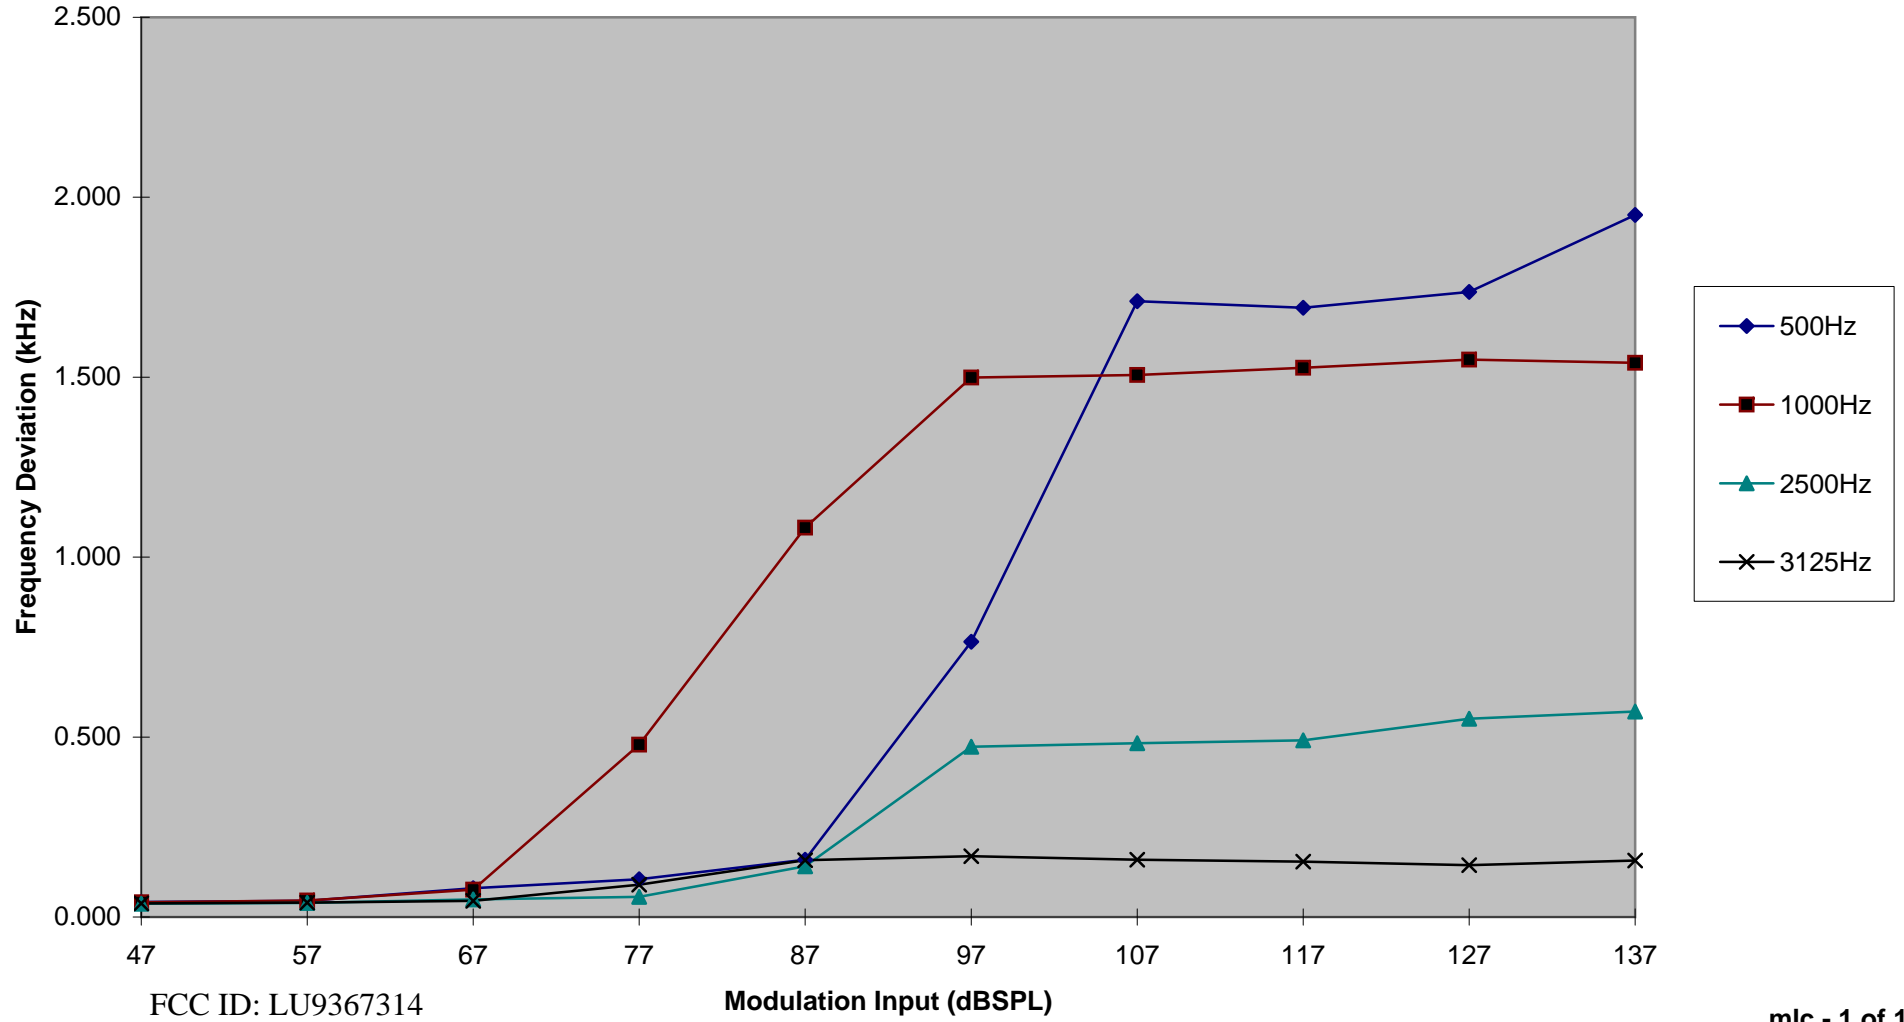

## Modulation Limiting Characteristic

FCC ID: LU9367314