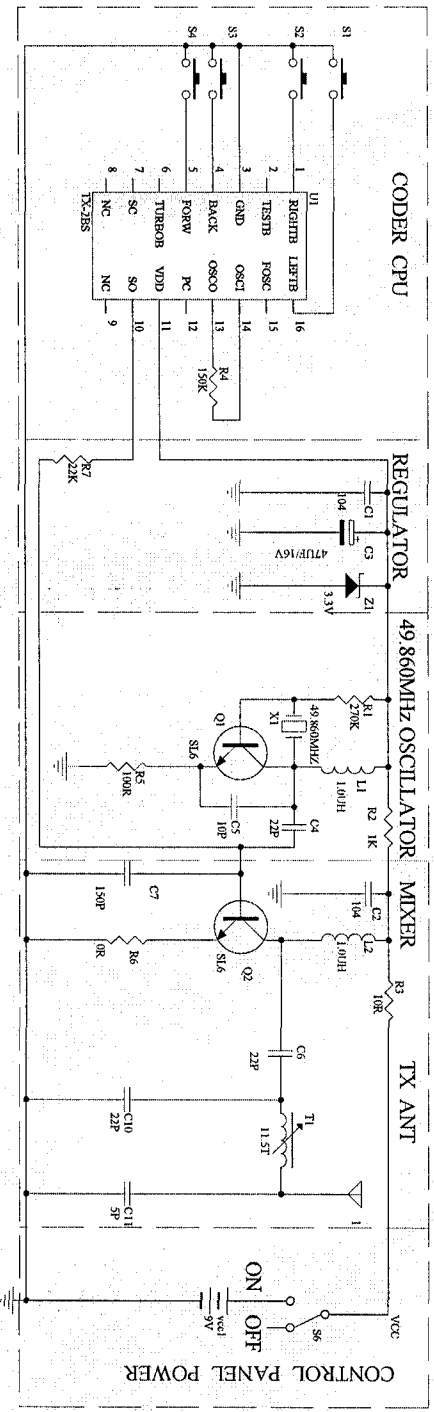

Bratz The Movie RC Cruiser Tx Circuit Diagram

Product Name:	Bratz The Movie RC Cruiser			Edition:	1	File NO:	PEW100445	Approved By:	
Product NO:	Transmit The Circuit Diagram			Page:	1	Prepared By:	CHEN GUO	Date:	2007-6-10
Company Name:	MGA Entertainment(H.K.) Ltd								