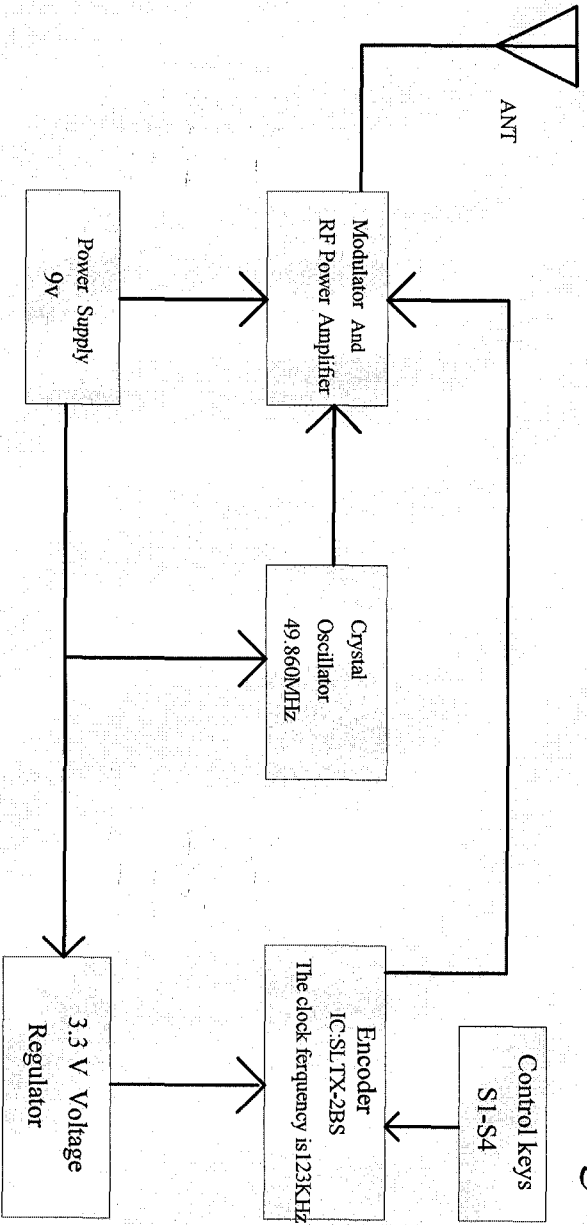

RF:49.860MHz

Bratz The Movie RC Cruiser Transmitt Block Diagram

Product Name:	Bratz The Movie RC Cruiser Transmitt		Edition:	1	File NO:	PEW100445	Approved By:	
Product NO:	366898EU		Page:	IOF1	Prepared By:	CHEN GUO	Date:	2007-6-10
Company Name:	MGA Entertainment(H.K) Ltd							