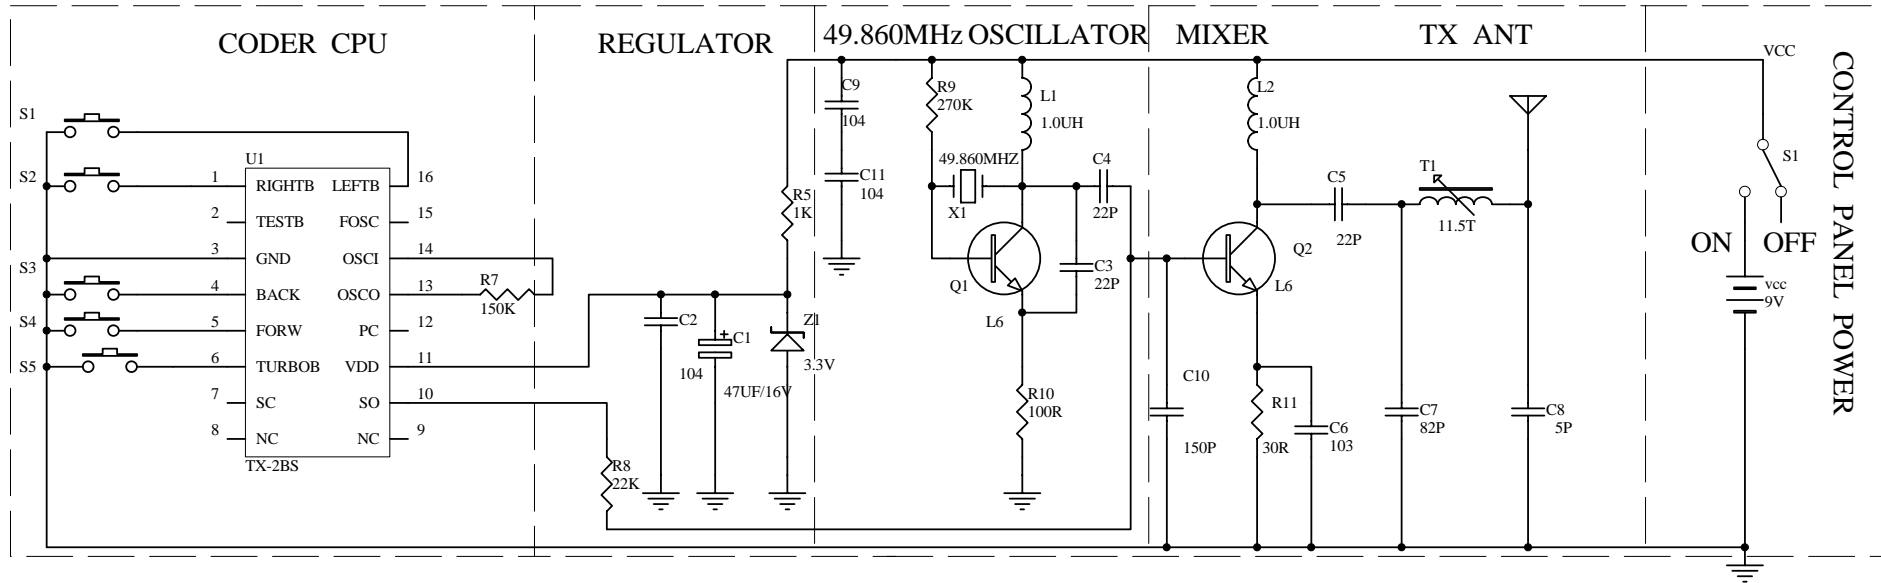

# Bratz The Movie RC Cruiser Tx Circuit Diagram

FILE NAME:	Bratz The Movie RC Cruiser Tx Circuit Diagram	VERSION:	1	FILE NO:	PEWI00445	APPROVED BY:	
PRODUCT NO:	366881EU	PAGE:	1OF1	PREDARED BY:	Chen Guo	DATE:	2007-4-10
Company Name:	MGA Entertainment(H.K.)ltd						