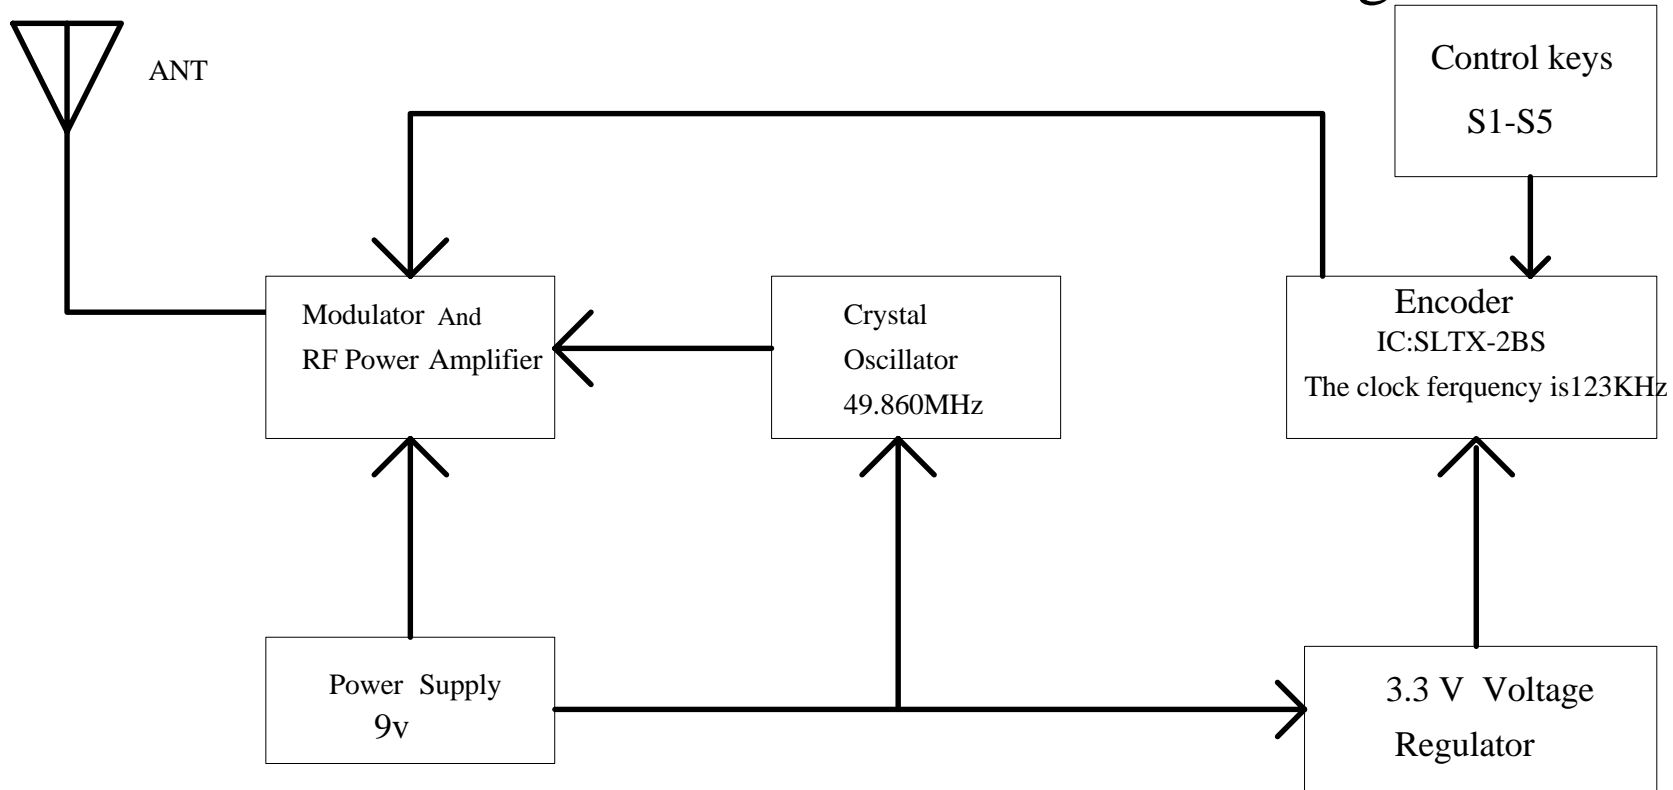

Bratz The Movie RC Cruiser TX Block Diagram

FILE NAME:	Bratz The Movie RC Cruiser TX BLOCK Diagram	VERSION:	1	FILE NO:	PEWI00445	APPROVED BY:	
PRODUCT NO:	366881EU	PAGE:	1OF1	PREDARED BY:	Chen Guo	DATE:	2007-4-10
Company Name:	MGA Entertainment(H.K.)ltd						