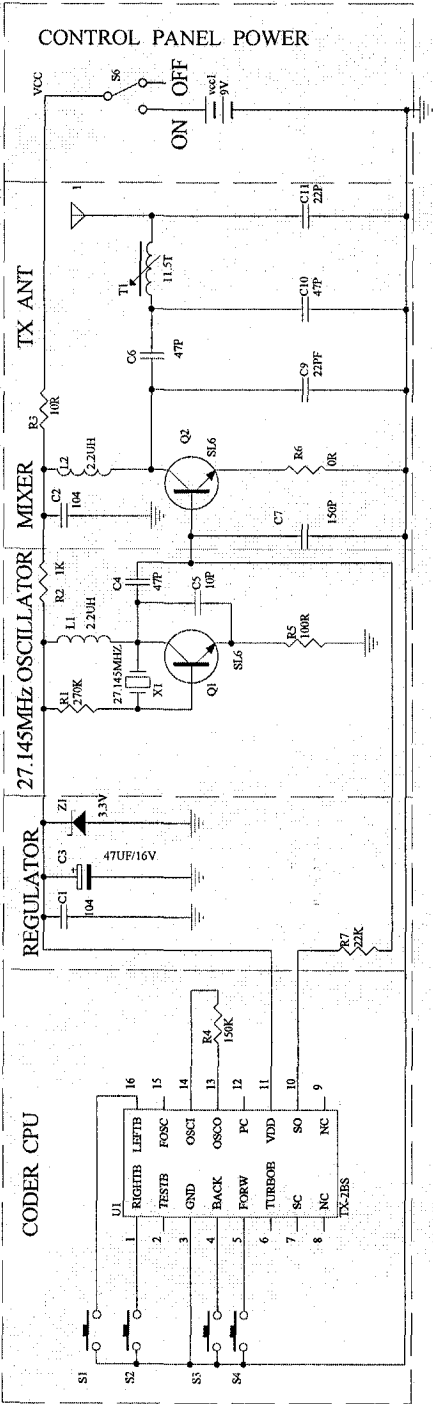

Bratz The Movie RC Cruiser Tx Circuit Diagram

Product Name:	Bratz The Movie RC Cruiser Transmit The Circuit Diagram	Edition:	1	Approved By:	
Product NO:	366362EU	Page:	10F1	Prepared By:	CHEN GUO
Company Name:	MGA Entertainment(H.K.) Ltd				
		Date:	2007-6-10		