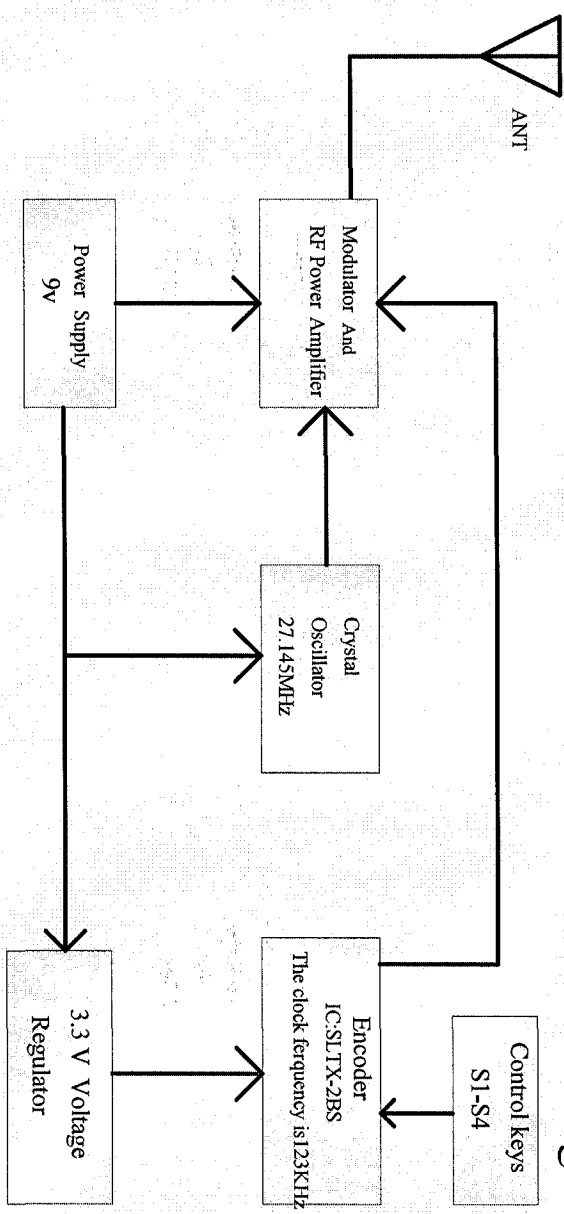

RF:27.145MHz
Bratz The Movie RC Cruiser Transmitt Block Diagram

| | | | | | | | | |
|---------------|--|--|----------|------|--------------|-----------|--------------|-----------|
| Product Name: | Bratz The Movie RC Cruiser Transmitt Block Diagram | | Edition: | 1 | File NO: | PEW100445 | Approved By: | |
| Product NO: | 366362EU | | Page: | 10F1 | Prepared By: | CHEN GUO | Date: | 2007-6-10 |
| Company Name: | MGA Entertainment(H.K.) Ltd | | | | | | | |