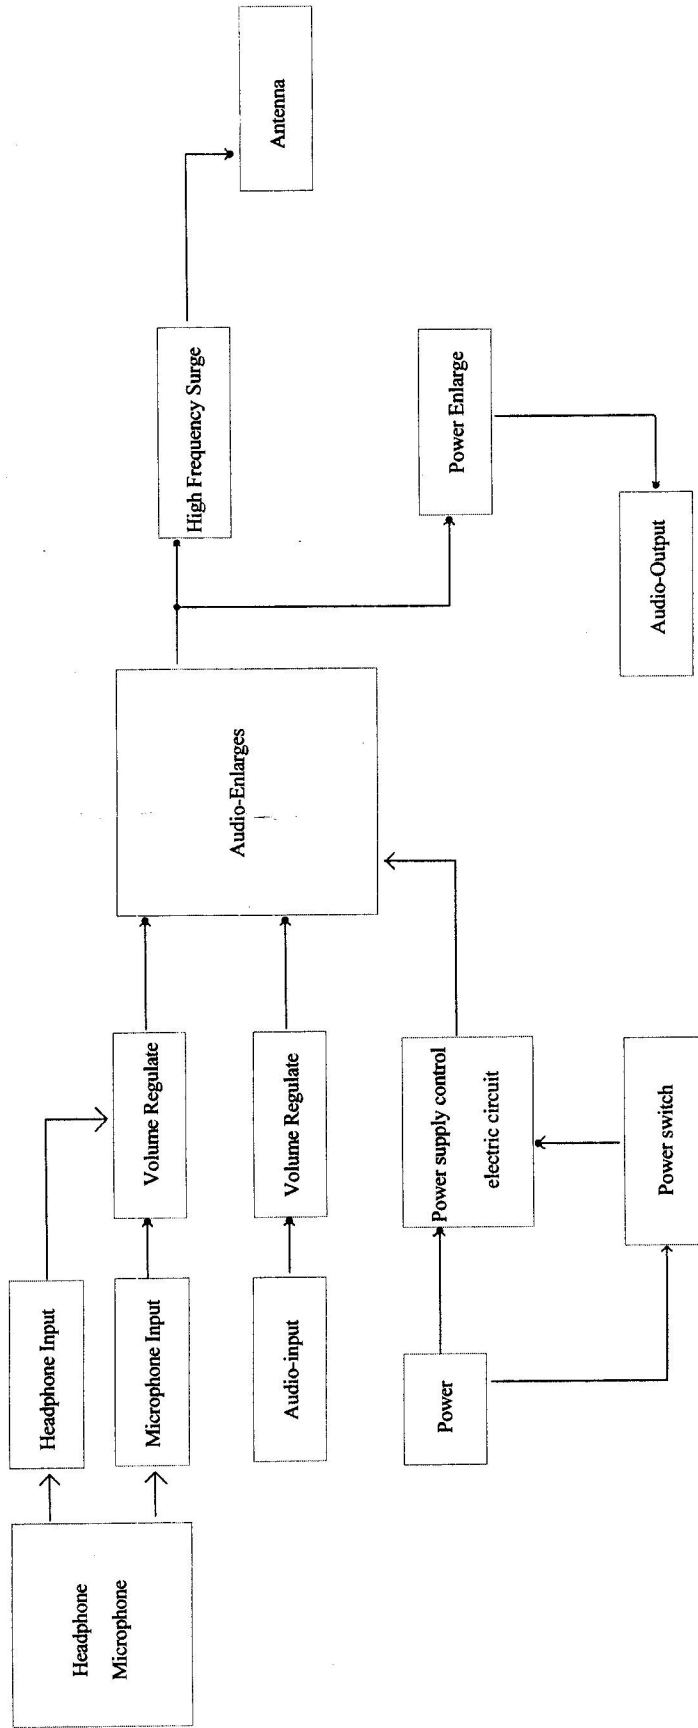

365488S8 Bratz Rock Star Headset Block Diagram

File Name: TX Block Diagram	VER: 1	Prepared BY: 吴开勇	Approved BY: <input checked="" type="checkbox"/>	<i>RK</i>
File NO: PEWI00451	Page: 10F1	Audited BY:	Date: 2007.8.1	