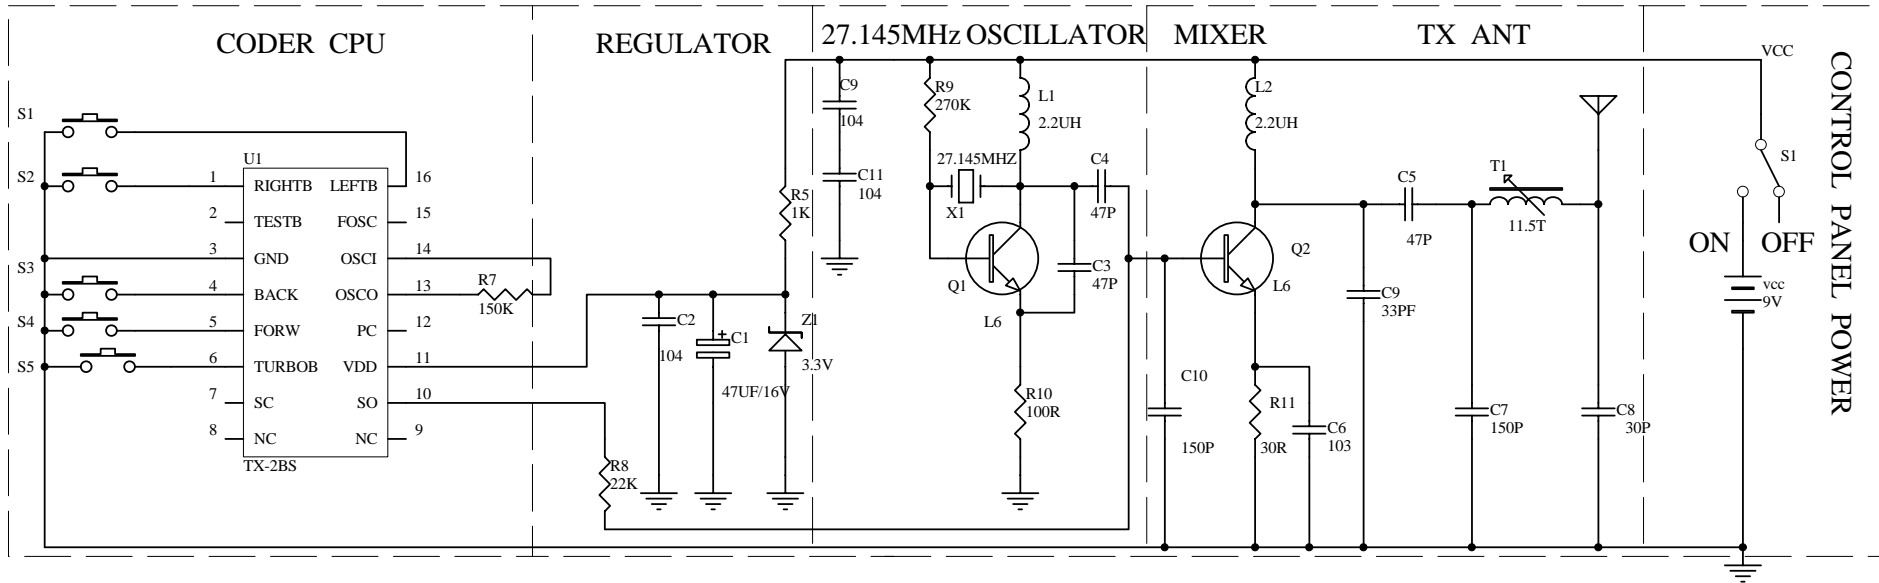

Bratz The Movie RC Cruiser Tx Circuit Diagram

FILE NAME:	Bratz The Movie RC Cruiser Tx Circuit Diagram	VERSION:	1	FILE NO:	PEWI00445	APPROVED BY:	
PRODUCT NO:	361237EU	PAGE:	1OF1	PREDARED BY:	Chen Guo	DATE:	2007-4-10
Company Name:	MGA Entertainment(H.K.)ltd						