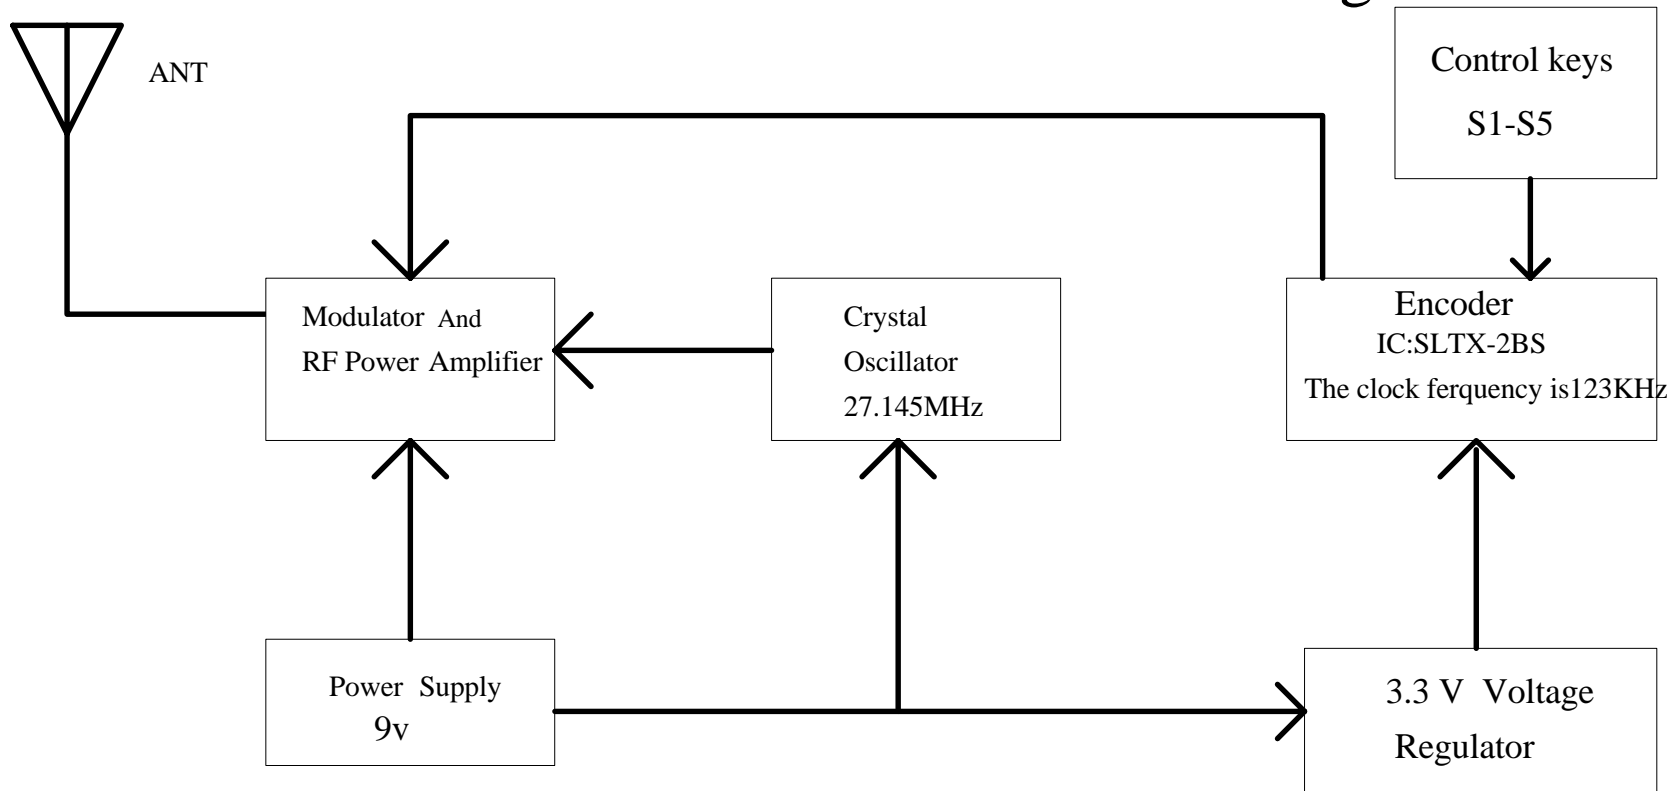

# Bratz The Movie RC Cruiser TX Block Diagram

FILE NAME:	Bratz The Movie RC Cruiser TX BLOCK Diagram	VERSION:	1	FILE NO:	PEWI00445	APPROVED BY:	
PRODUCT NO:	361237EU	PAGE:	1OF1	PREDARED BY:	chenguo	DATE:	2007-4-10
Company Name:	MGA Entertainment(H.K.)ltd						