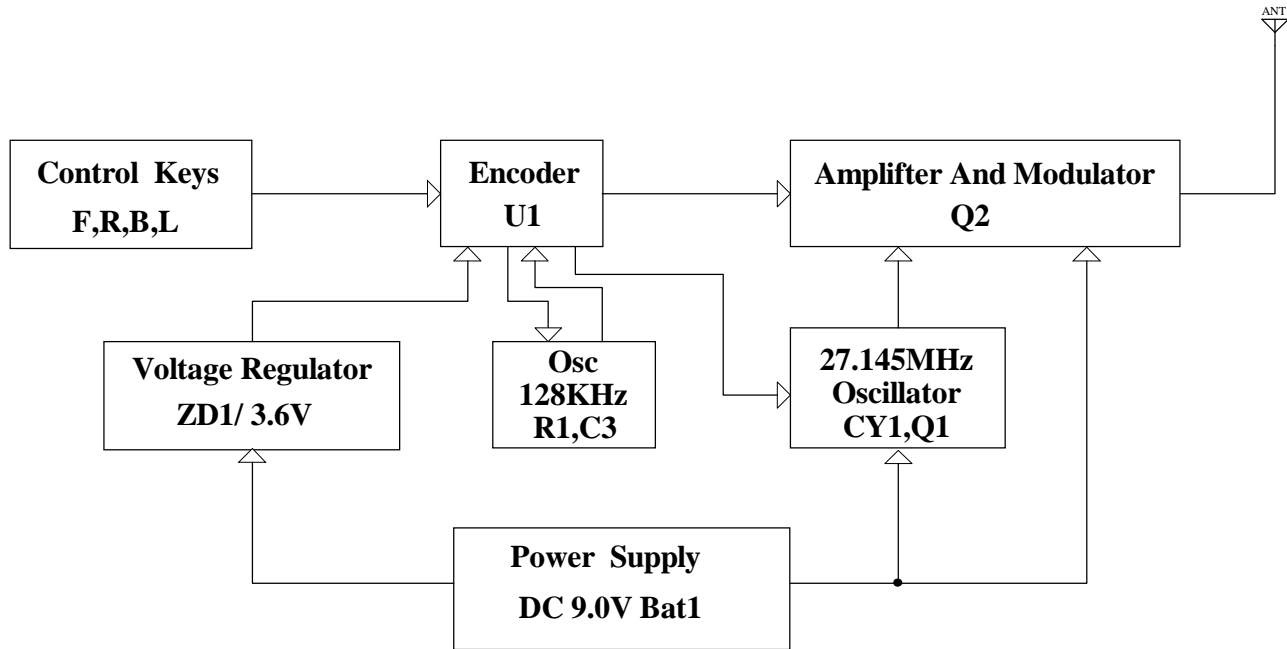

REV:	DETAIL OF CHANGE	DATE	PREPARED	CHECKED	APPROVED

FUNCTION BLOCK DIAGRAM

MGA	
PRODUCT NUMBER: 354291(27.145MHz)	DRAWN:
PRODUCT NAME: Bratz Kidz Snowmobile TX	CHECKED:
PAGE 1 OF 2	APPROVED: