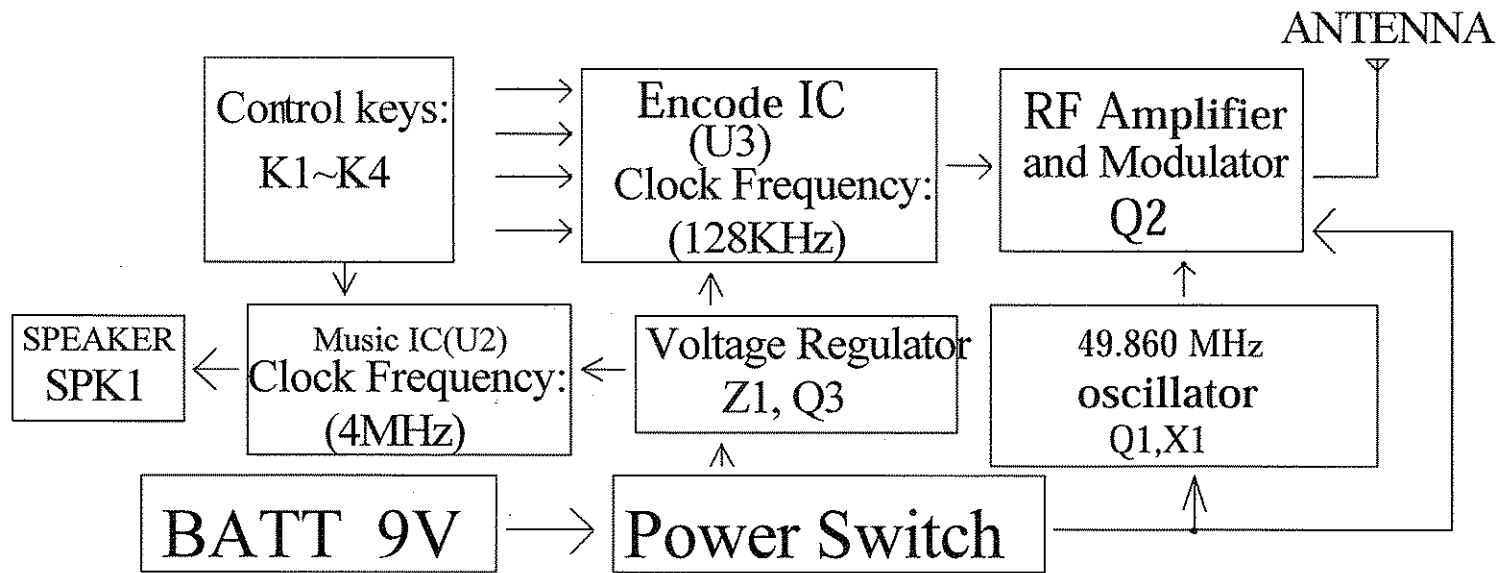

## 352396 Bratz Skateboarder TX-49MHz Block Diagram

Company Name: MGA Entertainment (H.K.) Ltd

Item Name: Asst.#353218 Bratz X-Treme Skate Boarding RC Doll Asst

Item No: 352358 CLOE (27MHz)/352396 YASMIN(49MHz)/353201 SASHA (49MHz)