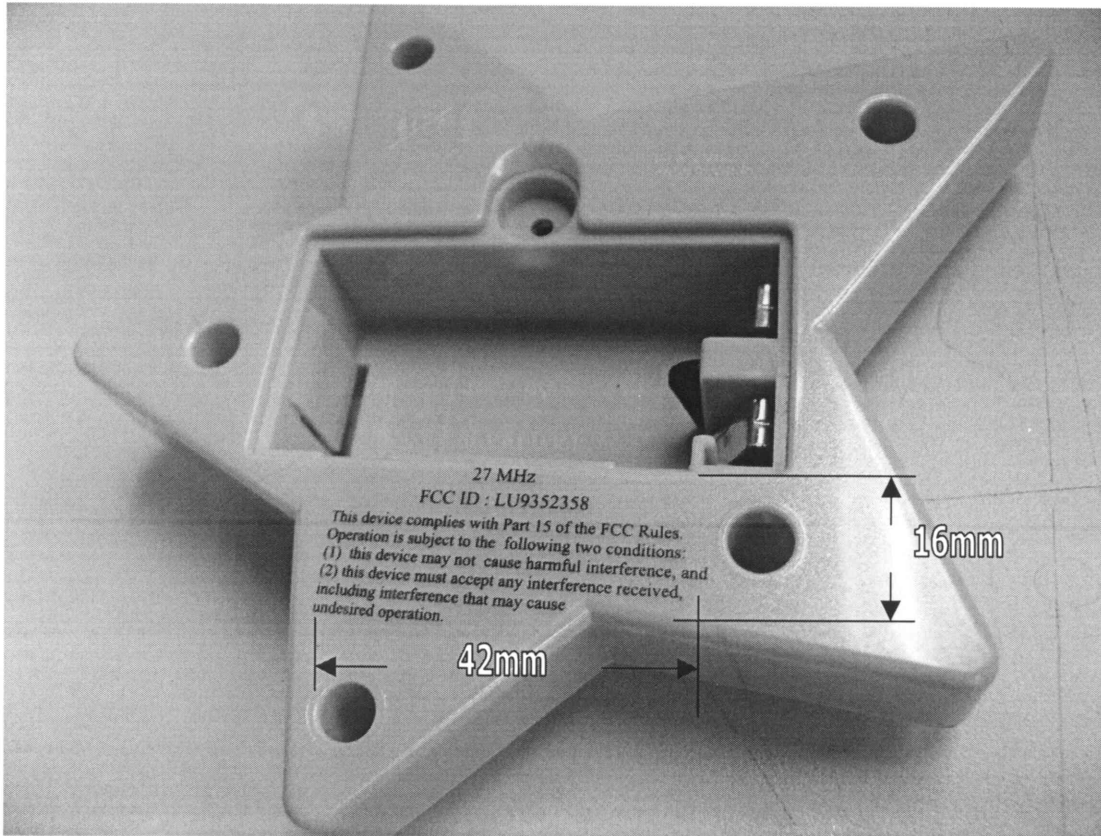

Company Name:MGA Entertainment (H.K.)Ltd
Item Name:Asst.#353218 Bratz X-Treme Skate Boarding RC Doll Asst
Item No.:352358 CLOE(27MHz)/352396 YASMIN(49MHz)/353201 Sasha(49MHz)
Date:October 3,2006

FCC label size for 27MHz (remote control)

<p>27 MHz</p> <p>FCC ID : LU9352358</p> <p>This device complies with Part 15 of the FCC Rules.</p> <p>Operation is subject to the following two conditions:</p> <p>(1) this device may not cause harmful interference, and</p> <p>(2) this device must accept any interference received, including interference that may cause undesired operation.</p>

Label Size: 16mm x 42mm