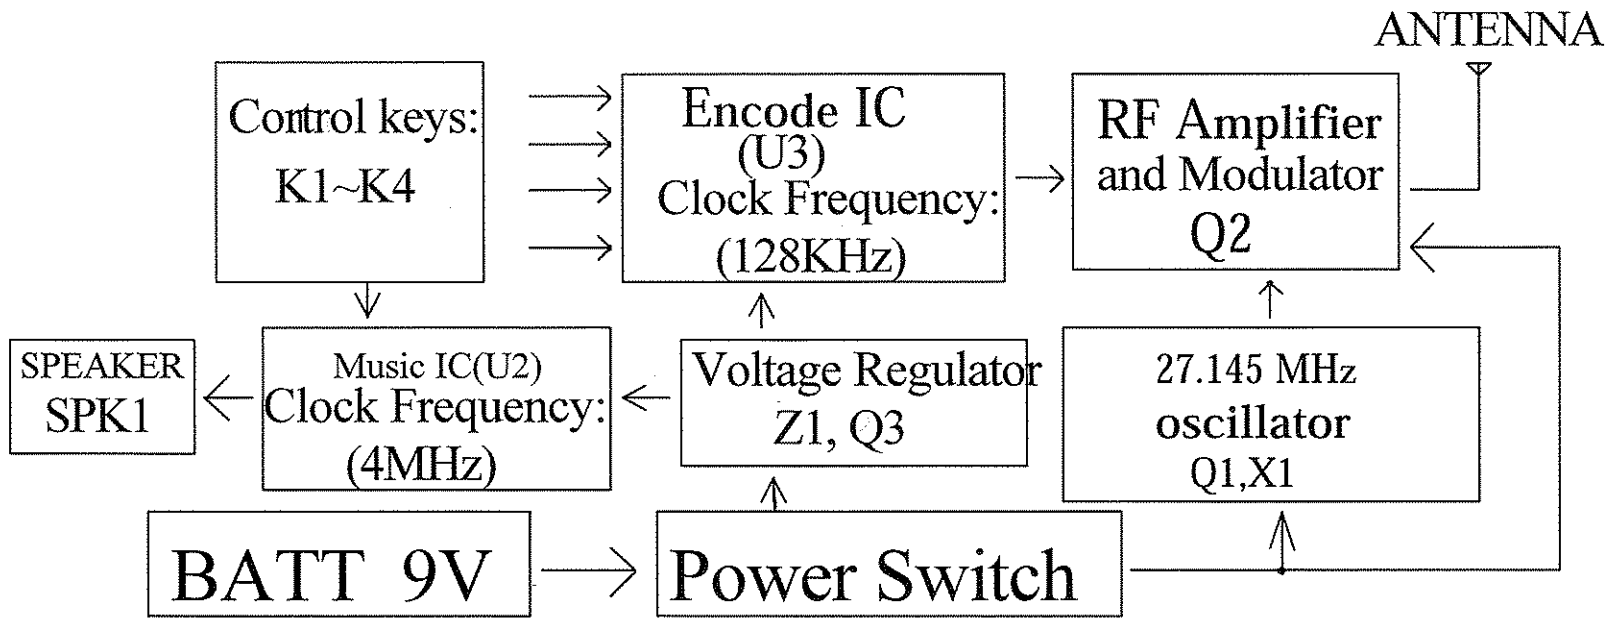

# 352358 Bratz Skateboarder TX-27MHz Block Diagram

Company Name: MGA Entertainment (H.K.) Ltd

Item Name: Asst.#353218 Bratz X-Treme Skate Boarding RC Doll Asst

Item No: 352358 CLOE (27MHz)/352396 YASMIN(49MHz)/353201 SASHA (49MHz)