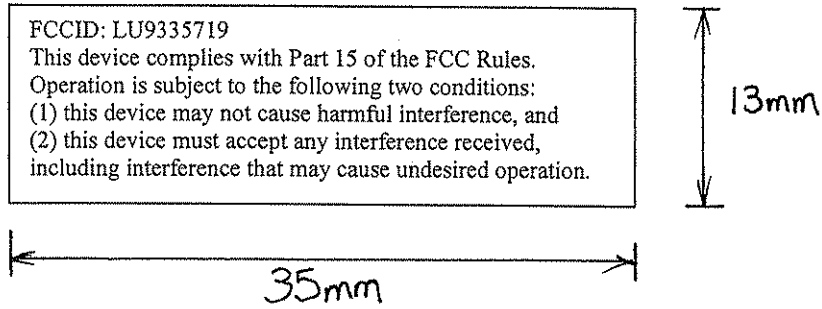

FCC Part15 Cert – 27 MHz(Tx)

For #335719, Asst. 335696, Marvel Monster Truck R/C – Wolverine

ID label with size

ID label location