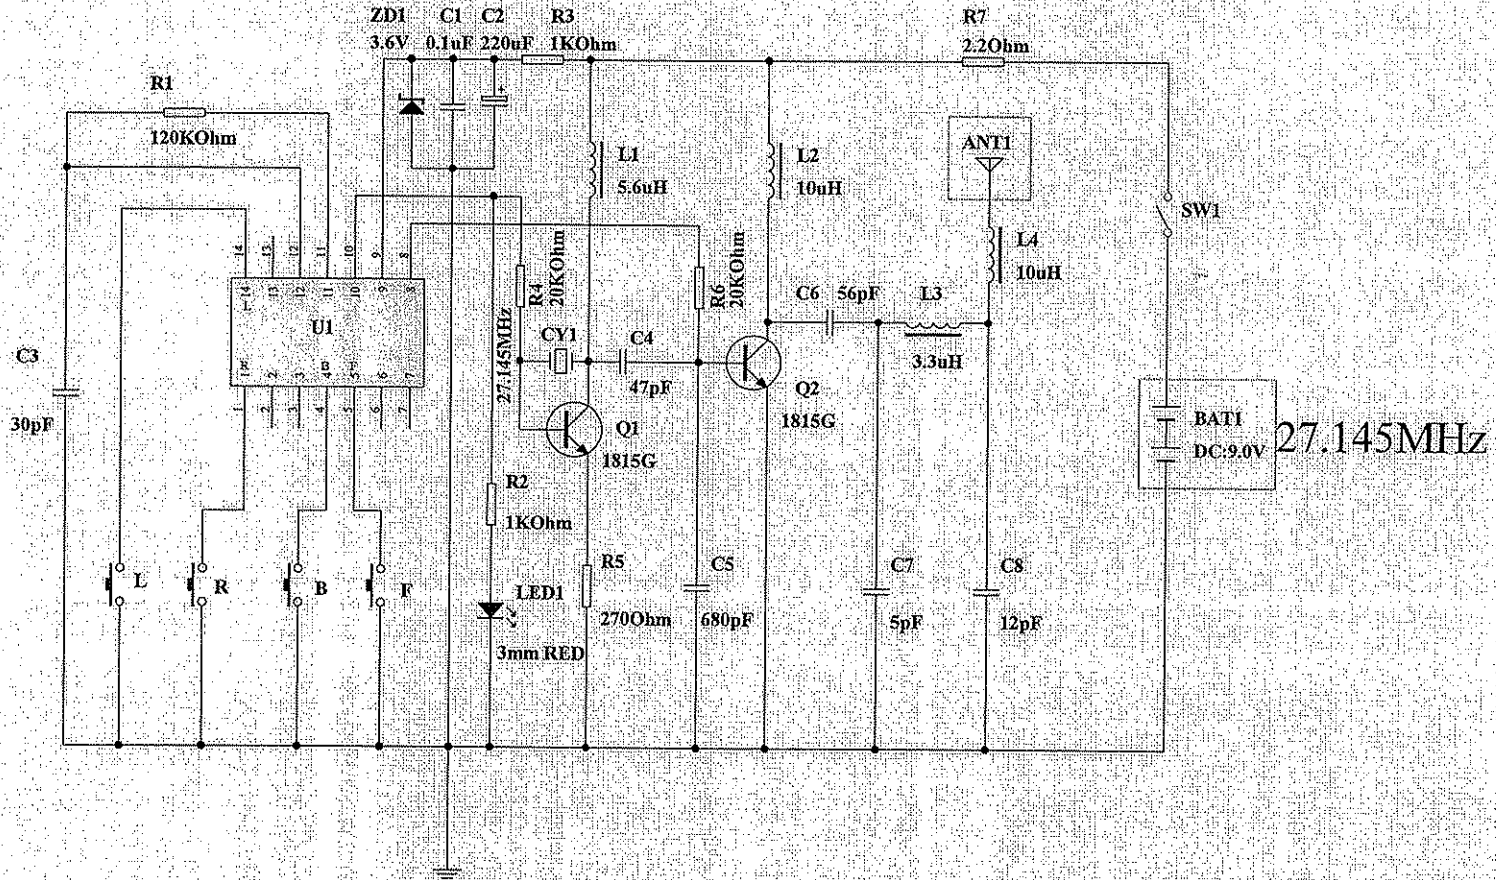

SCHEMATIC DIAGRAM

REV.	DETAIL OF CHANGE	DATE	PREPARED	CHECKED	APPROVED

MGA

PRODUCT NUMBER: 335719(27.145MHz)

DRAWN:

PRODUCT NAME: Wolverine Monster Truck TX

CHECKED:

PAGE 1 OF 2