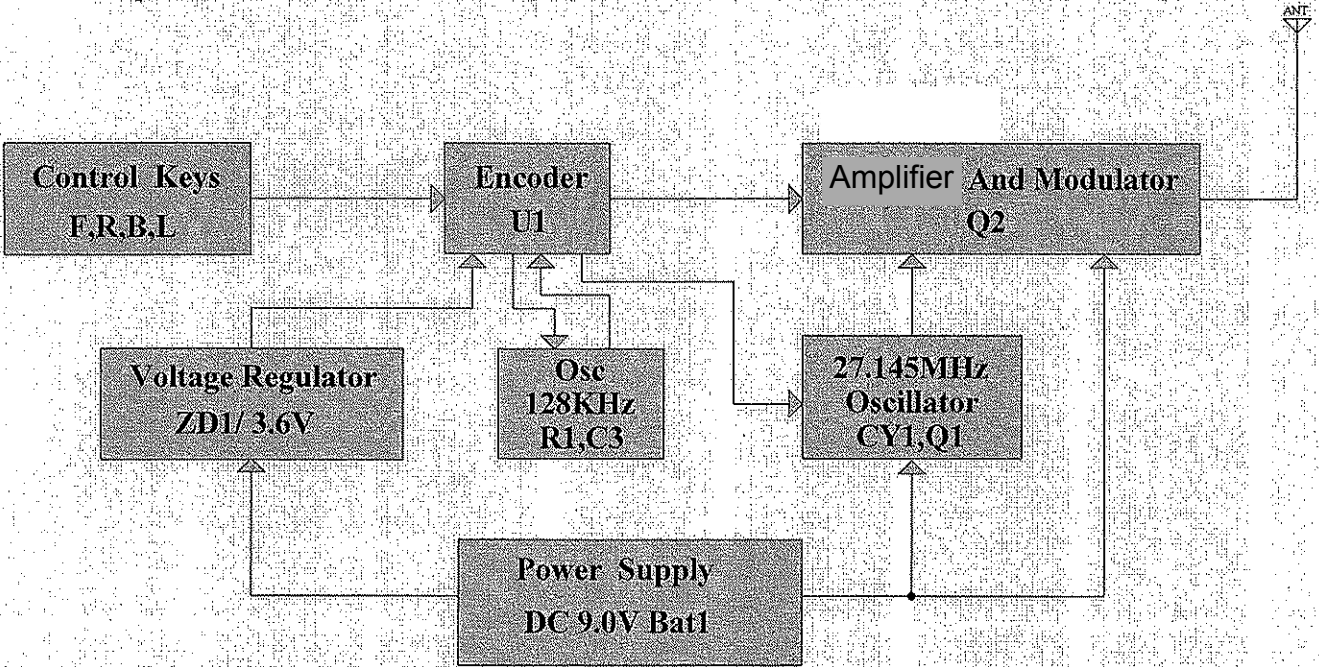

REV	DETAIL OF CHANGE	DATE	PREPARED	CHECKED	APPROVED

FUNCTION BLOCK DIAGRAM

MGA				
PRODUCT NUMBER:	335719(27.145MHz)	DRAWN :		
PRODUCT NAME:	Wolverine Monster Truck TX	CHECKED :		
PAGE	1 OF 2	APPROVED :		