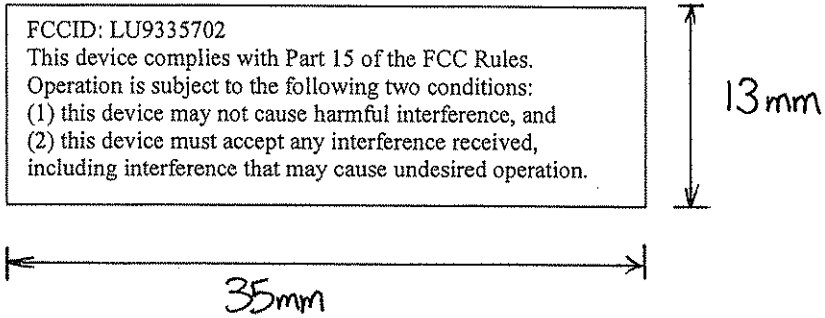

FCC Part15 Cert – 49 MHz(Tx)

For #335702, Asst. 335696, Marvel Monster Truck R/C – Spider-man

ID label with size

ID label location