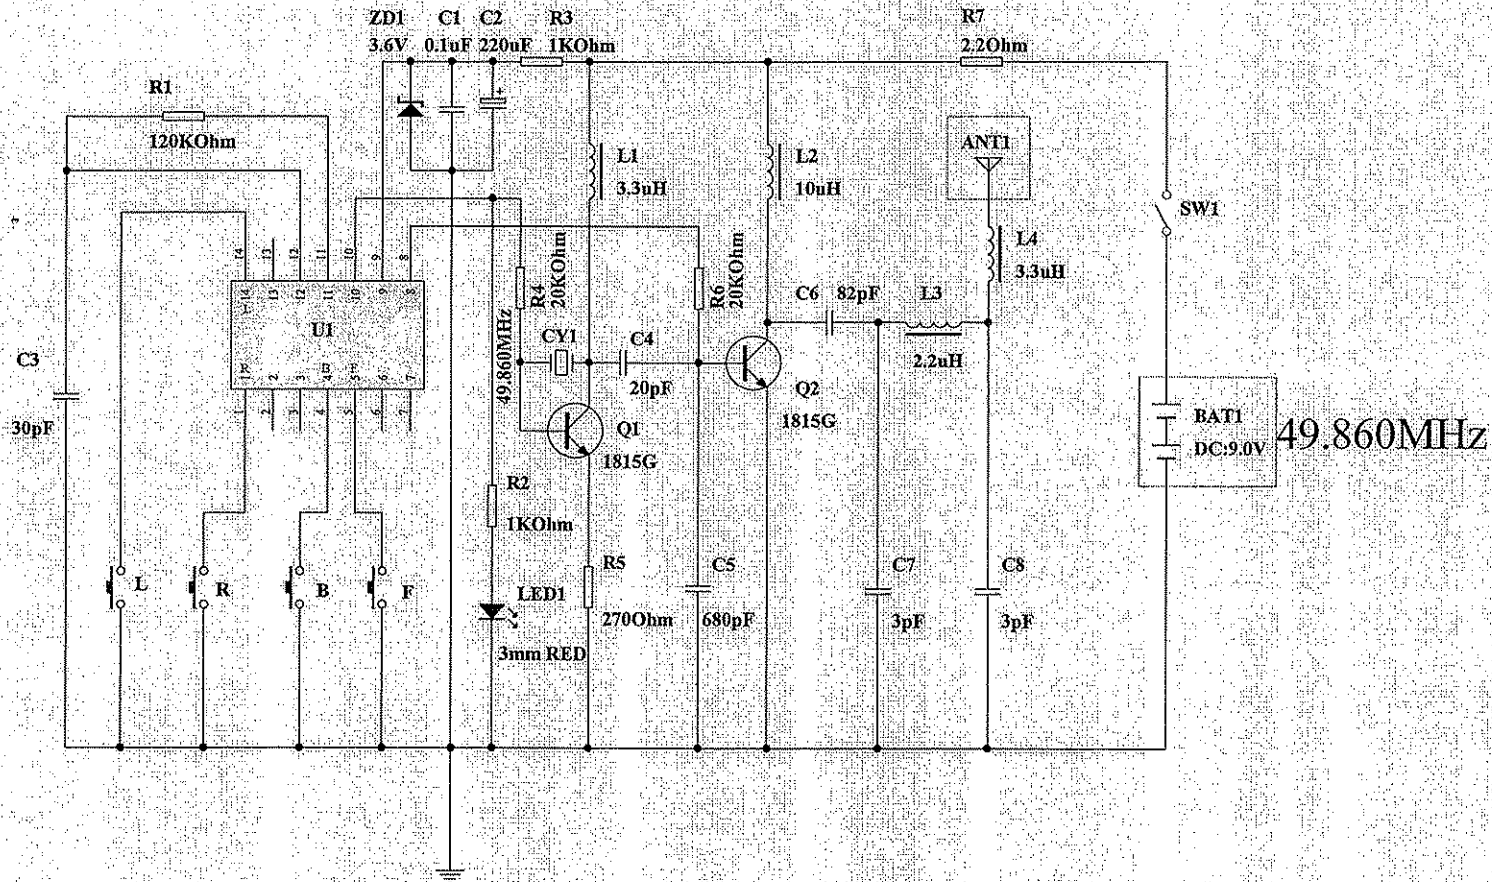

SCHEMATIC DIAGRAM

REV.	DETAIL OF CHANGE	DATE	PREPARED	CHECKED	APPROVED

MGA

PRODUCT NUMBER: 335702(49.860MHz)

DRAWN:

PRODUCT NAME: Spiderman Monster Truck TX

CHECKED:

PAGE 1 OF 2