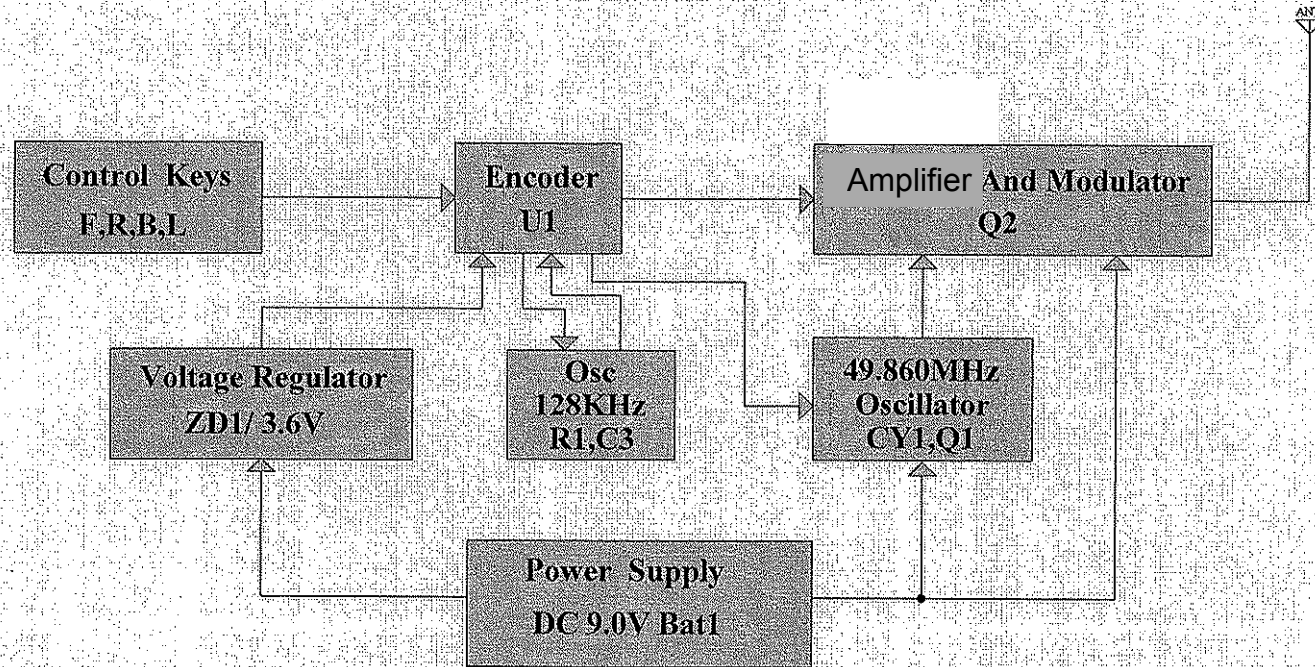

REV.	DETAIL OF CHANGE	DATE	PREPARED	CHECKED	APPROVED

FUNCTION BLOCK DIAGRAM

MGA	
PRODUCT NUMBER: 335702(49.860MHz)	DRAWN :
PRODUCT NAME <i>Spider-Man</i> Monster Truck TX	CHECKED :
PAGE 1 OF 2	APPROVED :