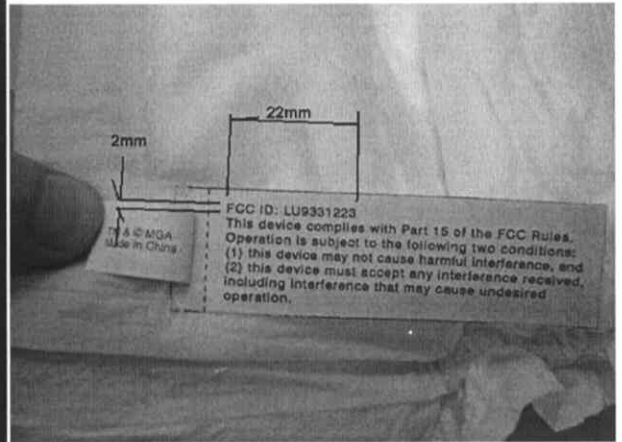

Label Location

FCC label size: 74mm x 22mm

Label location

label size for Diaper is (74 x 22)mm

FCC ID:LU9331223

Label location

TM & © MGA  
Made In China  
FCC ID: LU9331223

22mm

2mm

Label location

FCC ID:LU9331223

FCC ID : 2mm x 24mm

FCC statement :  
29mm x 54mm

FCC ID: LU9331223

This device complies with Part 15 of the FCC Rules. Operation is subject to the following two conditions:

- (1) this device may not cause harmful interference, and
- (2) this device must accept any interference received, including interference that may cause undesired operation.

Label location

Label size: (74 x 22)mm