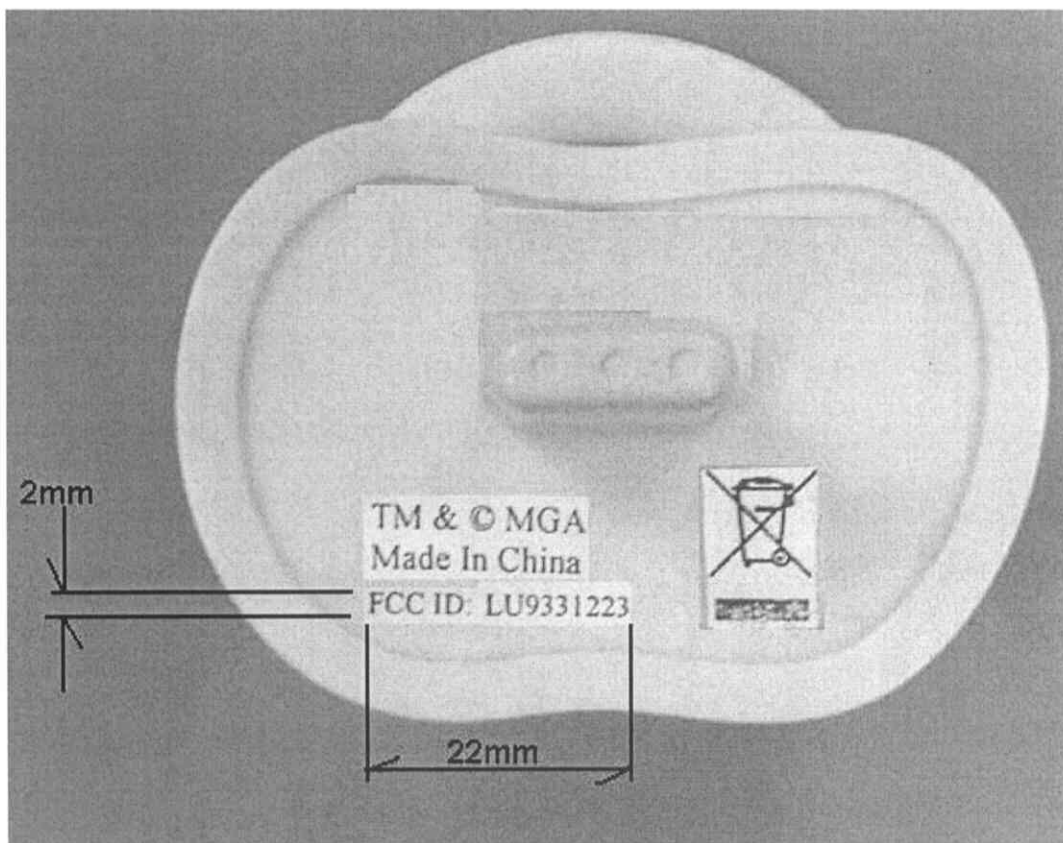

Label Location

FCC label size: 74mm x 22mm

Label location

label size for Diaper is (74 x 22)mm

FCC ID:LU9331223

Label location

TM & © MGA  
Made In China  
FCC ID: LU9331223

22mm

2mm

Label location

FCC ID:LU9331223

FCC ID : 2mm x 24mm

FCC statement :  
29mm x 54mm

FCC ID: LU9331223

This device complies with Part 15 of the FCC Rules. Operation is subject to the following two conditions:

- (1) this device may not cause harmful interference, and
- (2) this device must accept any interference received, including interference that may cause undesired operation.

Label location

Label size: (74 x 22)mm