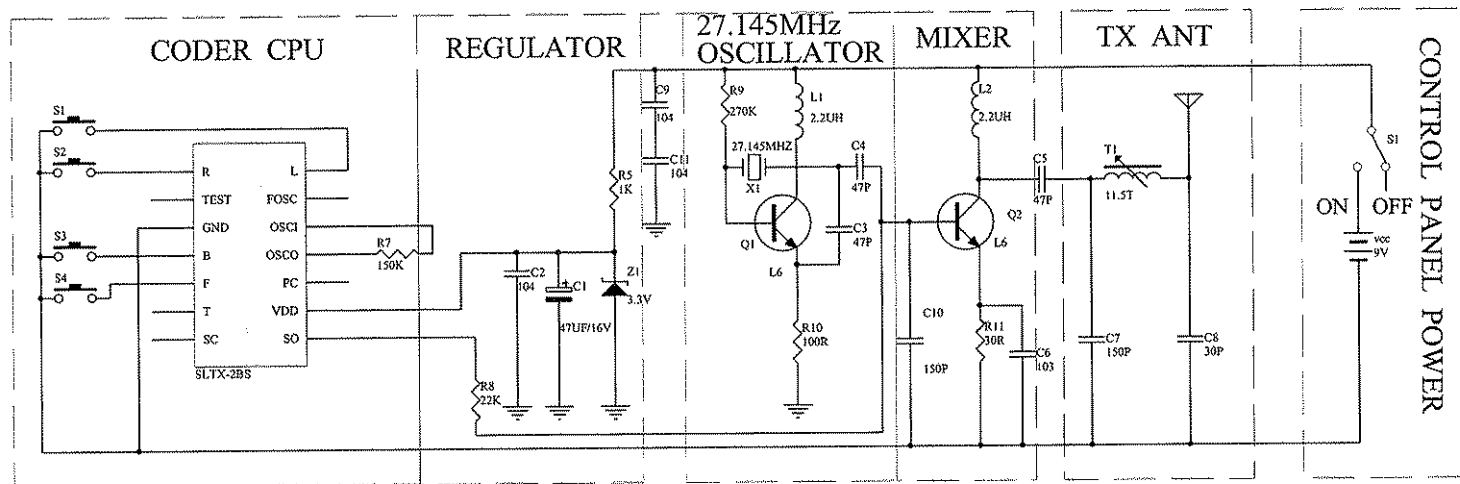

Model NO:330561

Bratz Big Babyz Motorbike RC(ROHS) Transmit Circuit Diagram

FILE NAME:	27.145MHz Transmit The circuit Diagram	VERSION:	1	PREPARED BY:	陈国	APPROVED BY:	周小河
FILE NO:	PEWI00423	PAGE:	1OF1	AUDITED BY:		DATE:	2006-6-15
COMPANY:	Wing Shing Metal & Plastic Products ltd						