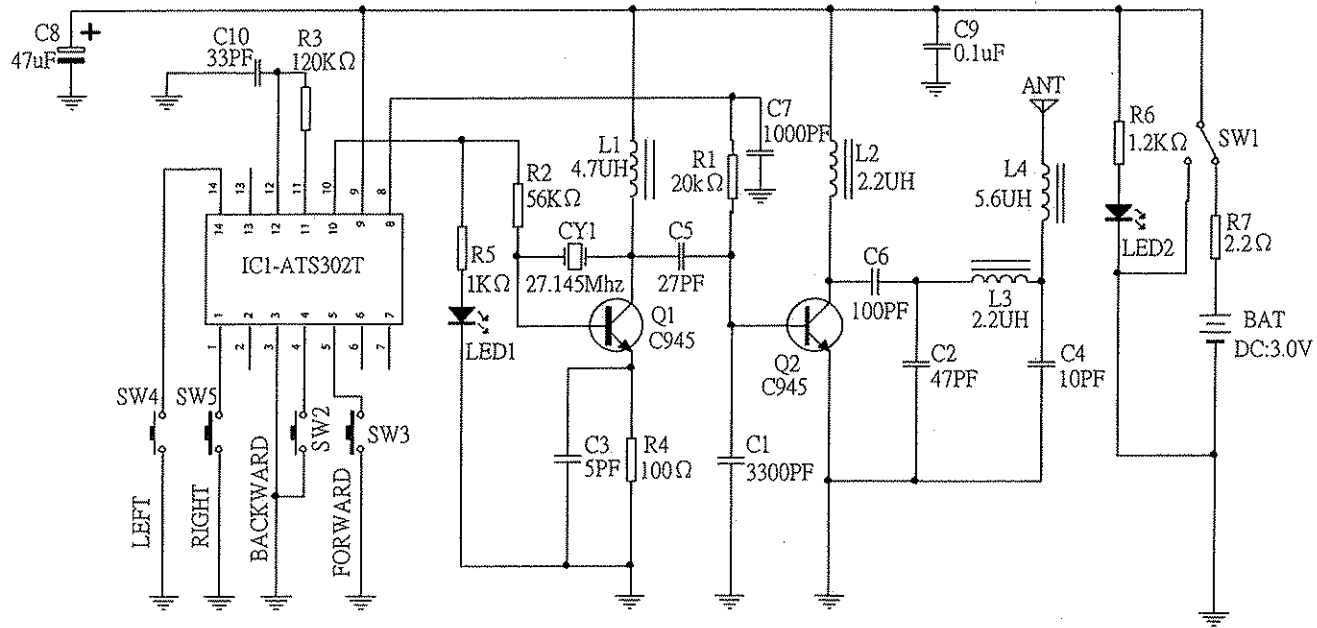

SCHEMATIC DIAGRAM

FOR 27M TX

27.145MHz - TX

Item no: 328735
 Item name: Itsy Bitsy Bratz RC Vehicle(27Mhz)
 Date: 4/12/06