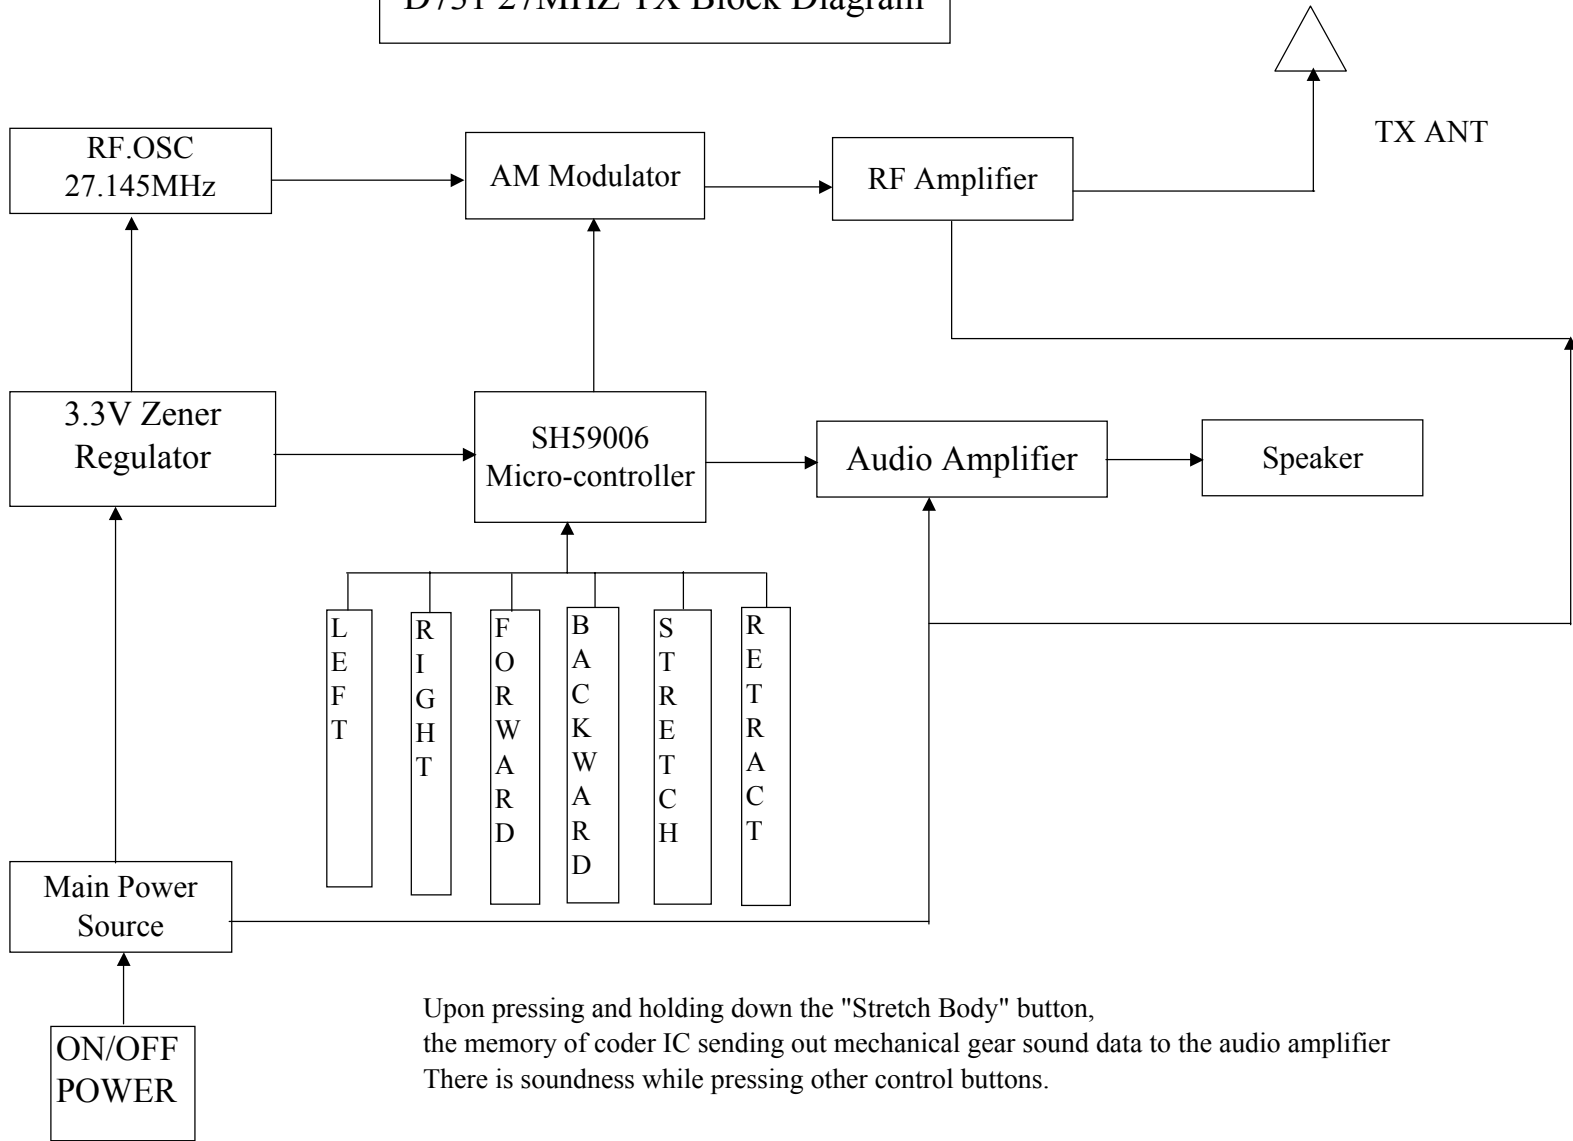

D731 27MHZ TX Block Diagram

Upon pressing and holding down the "Stretch Body" button, the memory of coder IC sending out mechanical gear sound data to the audio amplifier. There is soundness while pressing other control buttons.