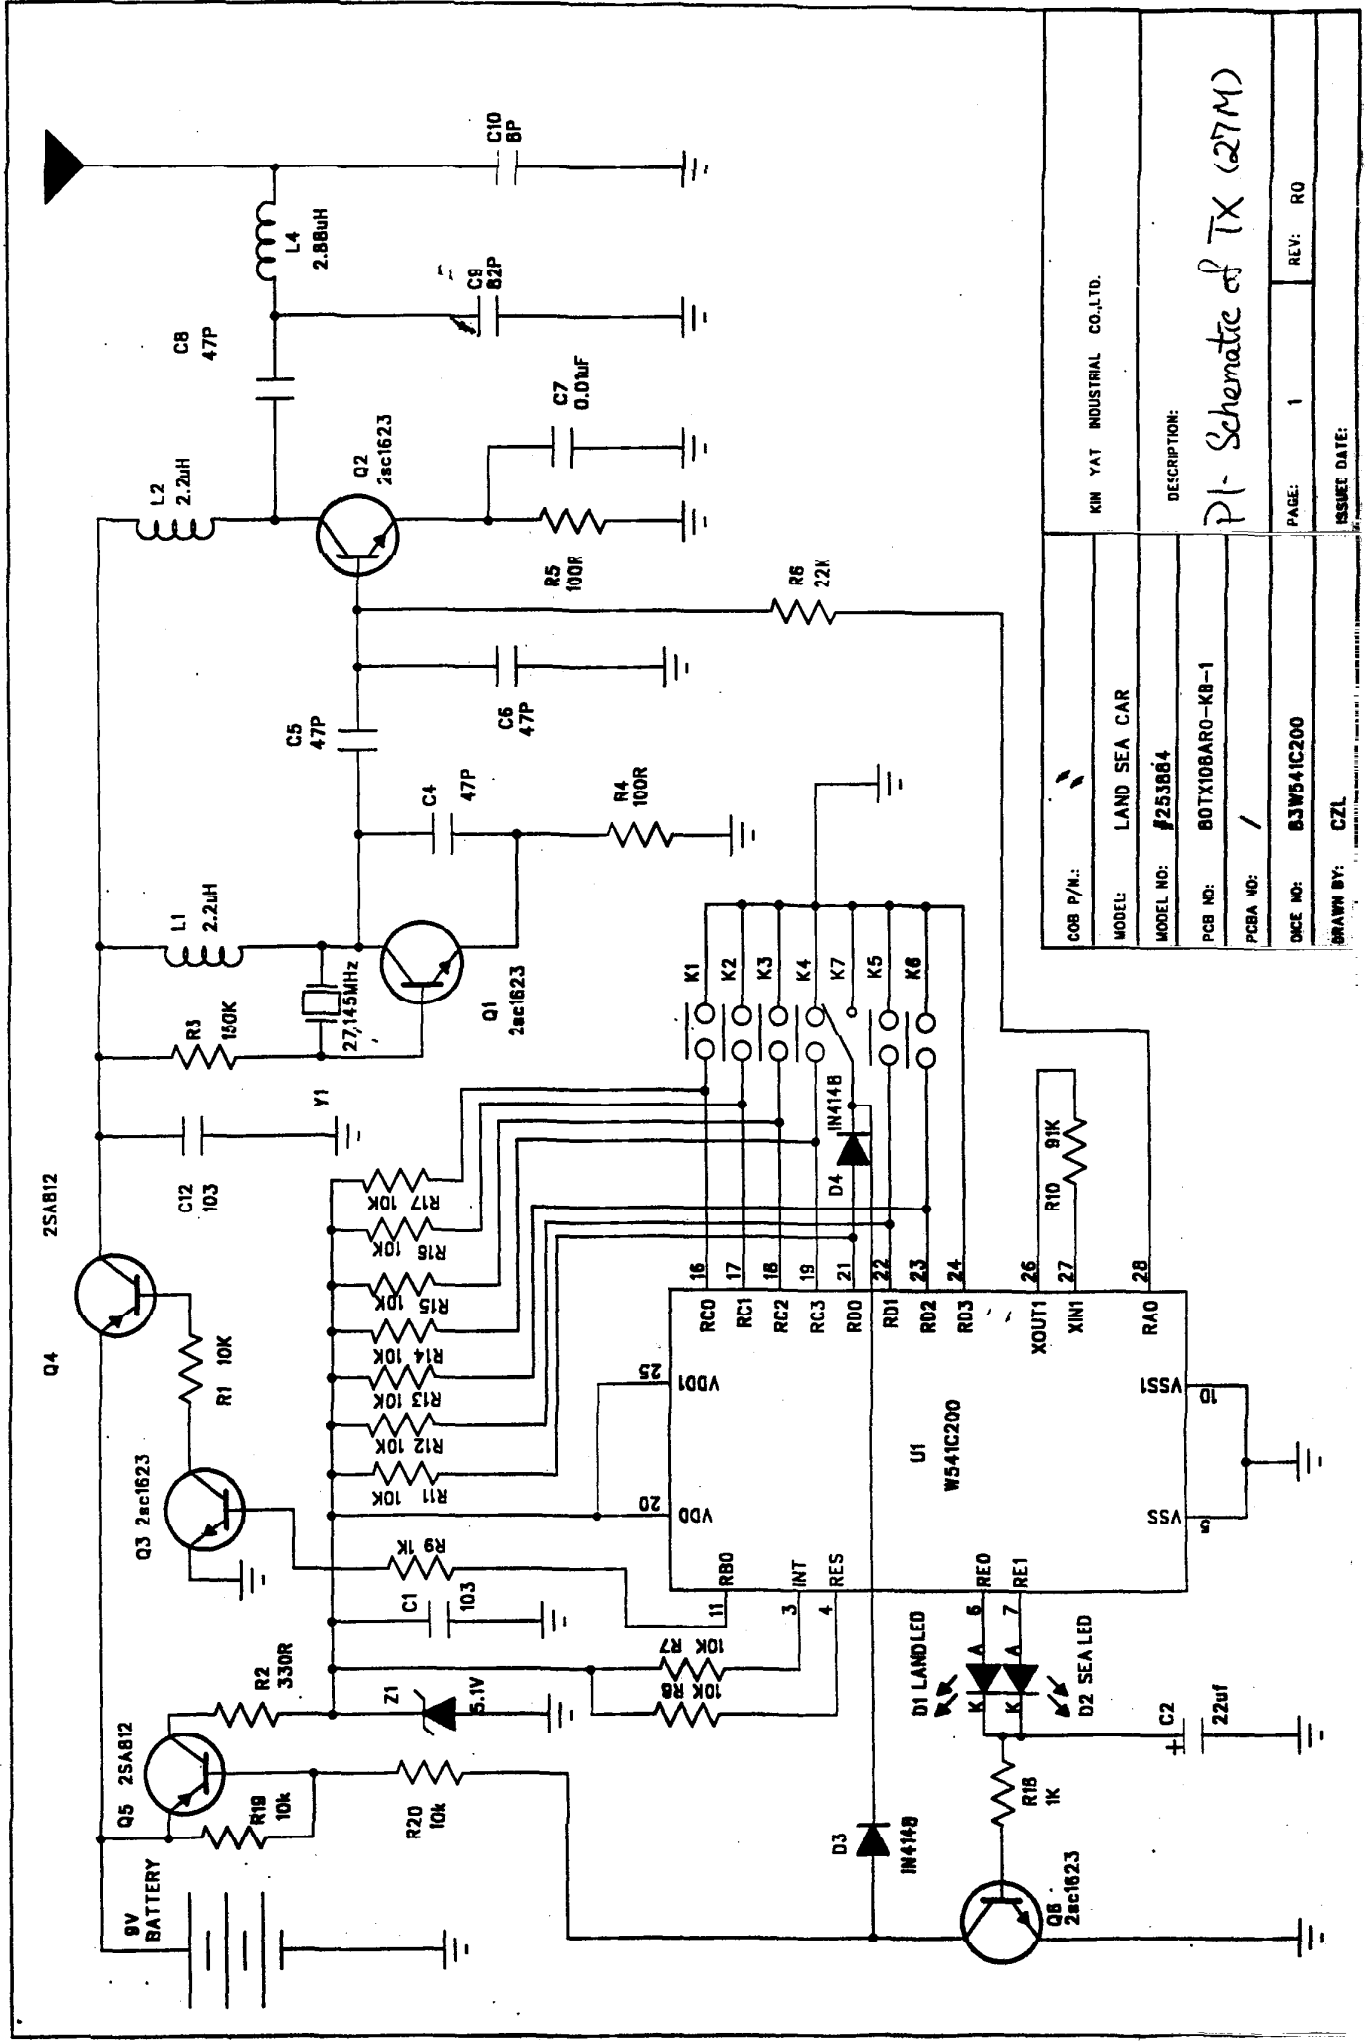

TX108B-27.sch-1 - Wed Oct 23 20:27:44 2002

COB P/N:	KIN YAT INDUSTRIAL CO.,LTD.
MODEL:	LAND SEA CAR
MODEL NO:	#253884
PCB NO:	B0TX10BAR0-KB-1
PCBA NO:	/
DRAWN BY:	CZL
ISSUE DATE:	
PAGE:	1
REV:	R0
DESCRIPTION:	PI-Schematic of TX (27M)