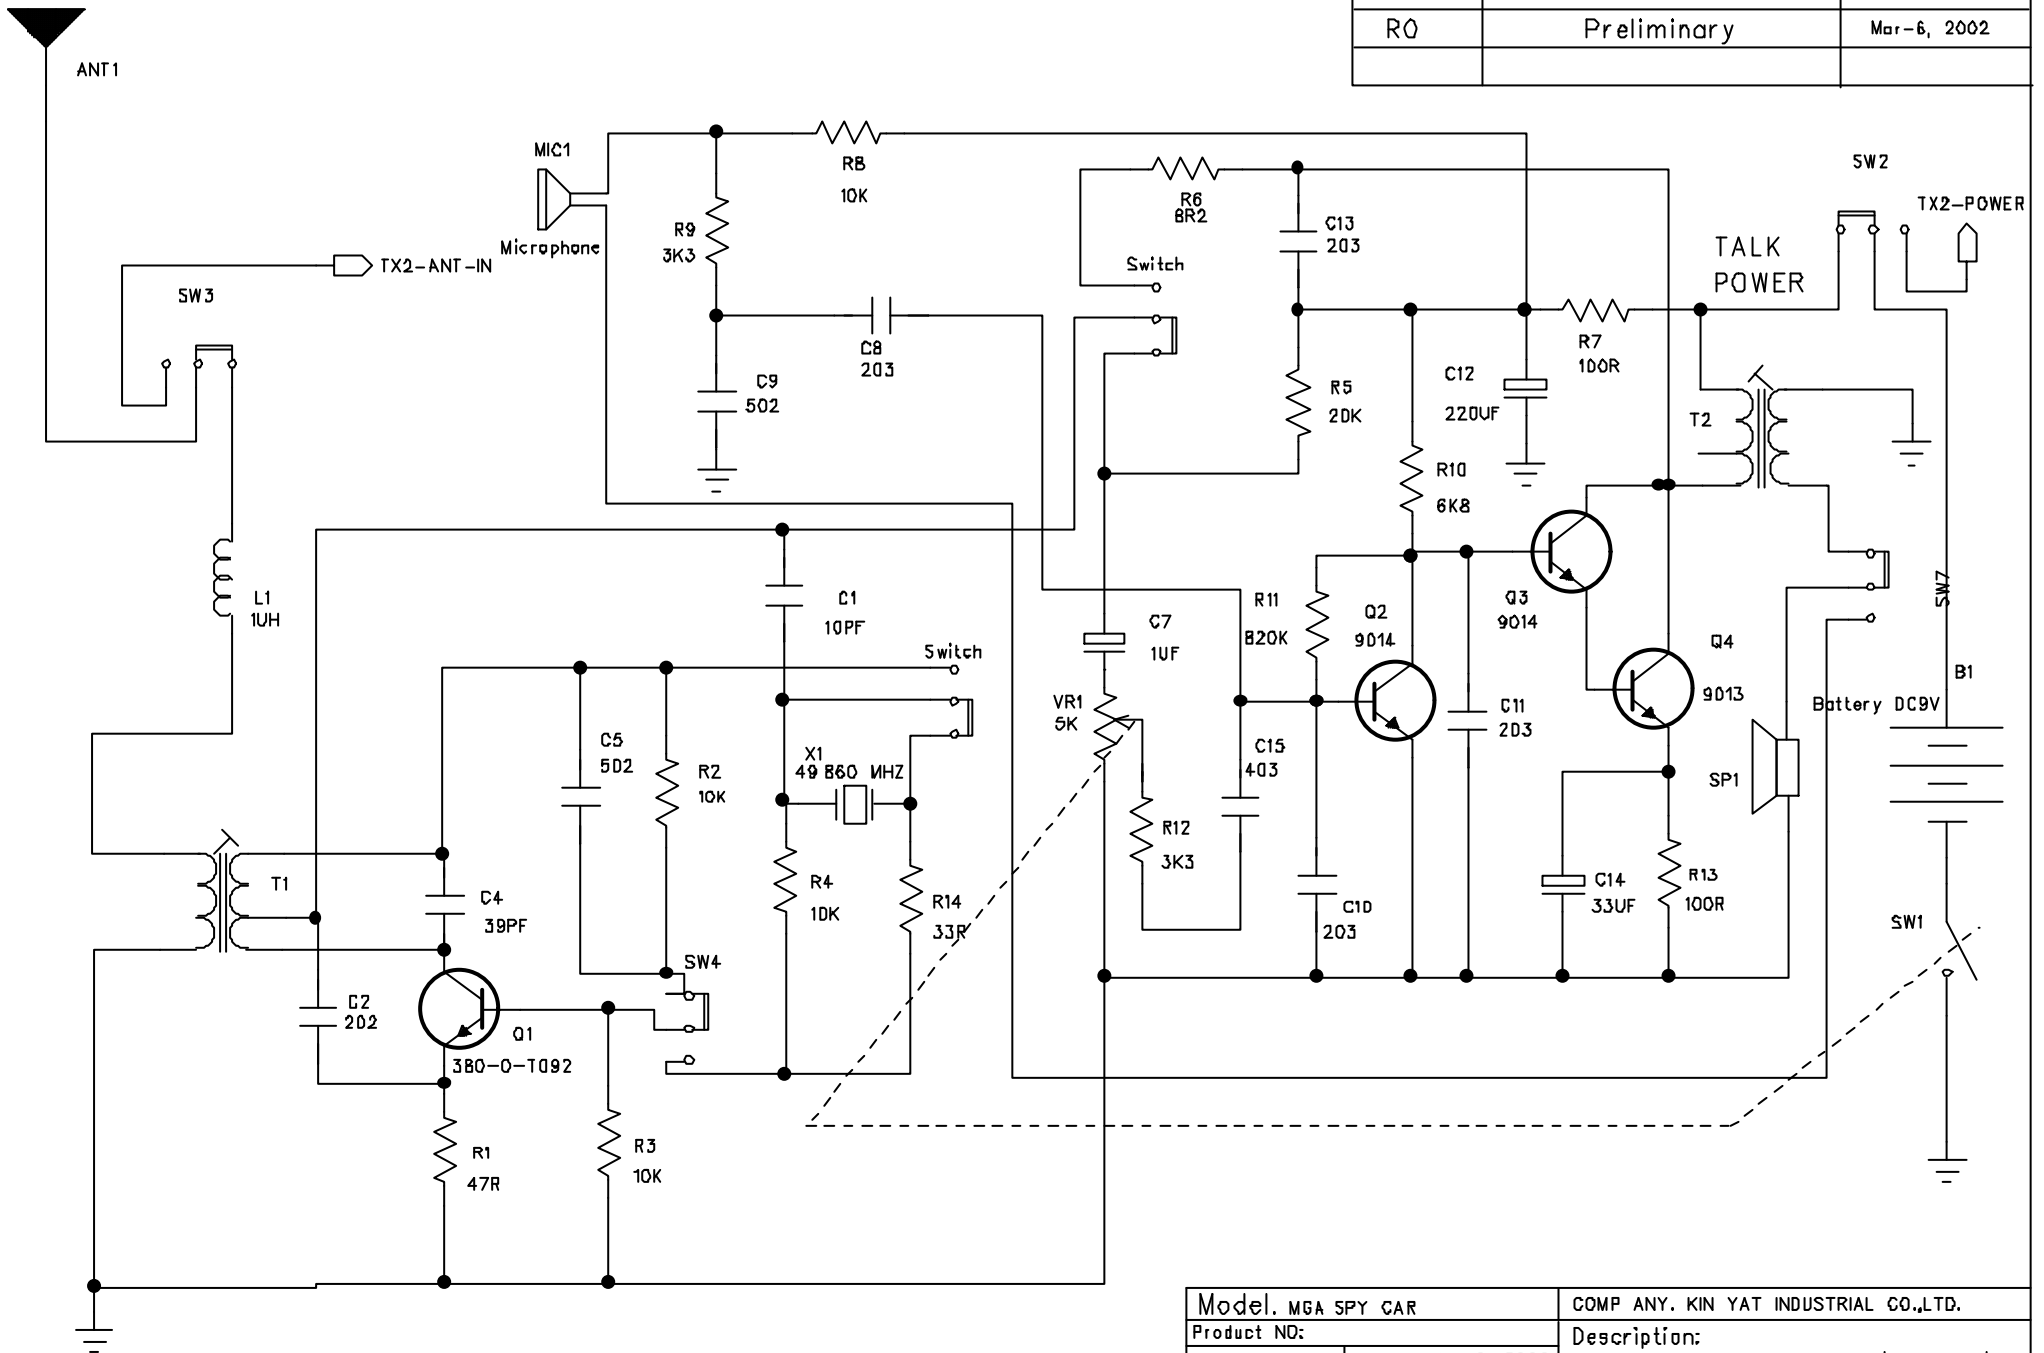

REV	DETAIL OF CHANGES	DATE
R0	Preliminary	Mar-6, 2002

Model. MGA SPY CAR		COMP ANY. KIN YAT INDUSTRIAL CO.,LTD.	
Product NO:		Description:	
Drawn : P.S.F	DATE: Mar-6, 2002	Scheme of TX Walkie Talkie (49.860MHz)	
Checked : Jiang	DATE: Mar-6, 2002	Sheet : 1 of 1	REV: R0