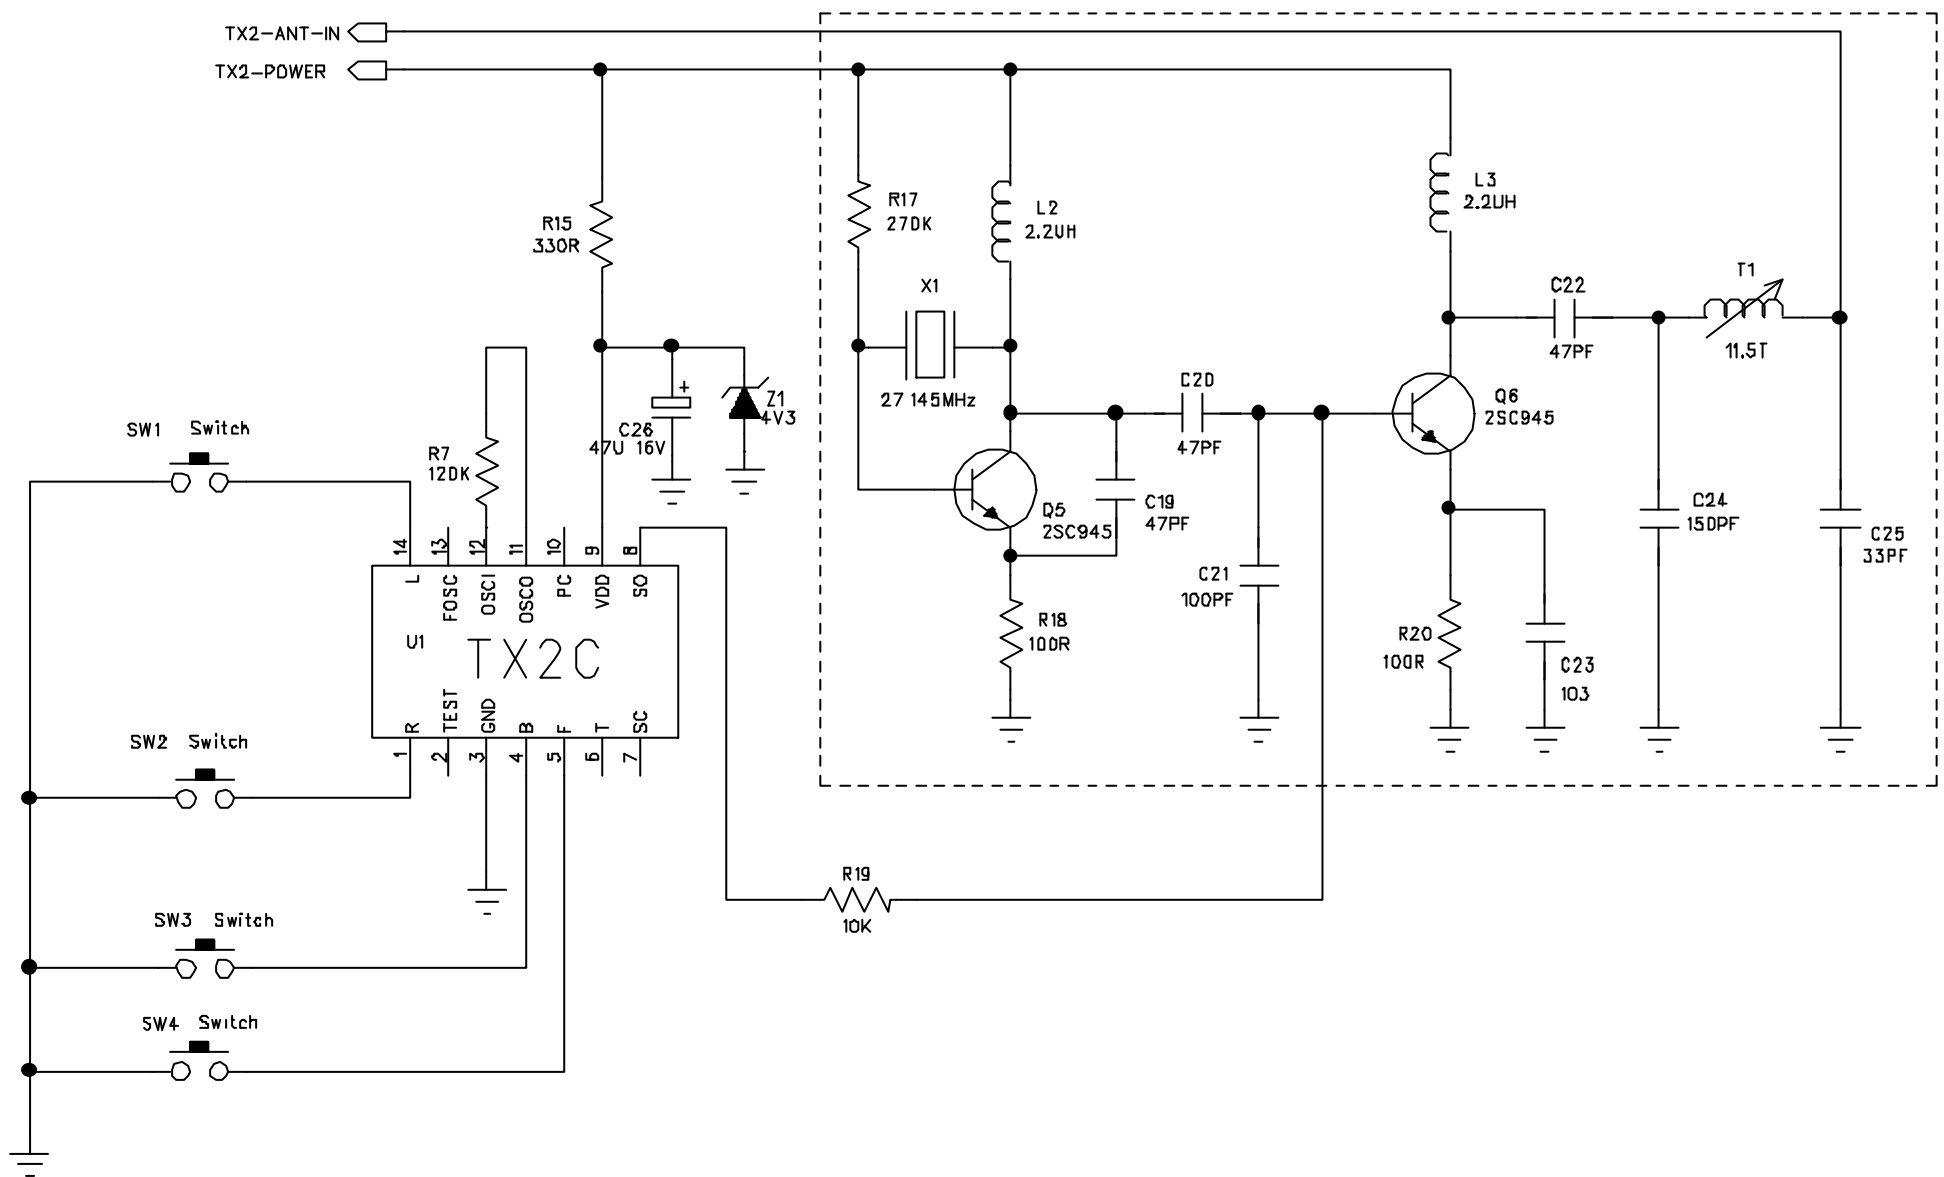

REV	DETAIL OF CHANGES	DATE
R0	PRELIMINARY	Mar-6, 2002

Model: MGA SPY CAR		COMP ANY: KIN YAT INDUSTRIAL CO.,LTD.	
Product NO.		Description:	
Drawn : P.S.F	DATE: Mar-6, 2002	Scheme of TX (27.145MHz)	
Checked : Jiang	DATE: Mar-6, 2002	Sheet : 1 of 1	REV: R0