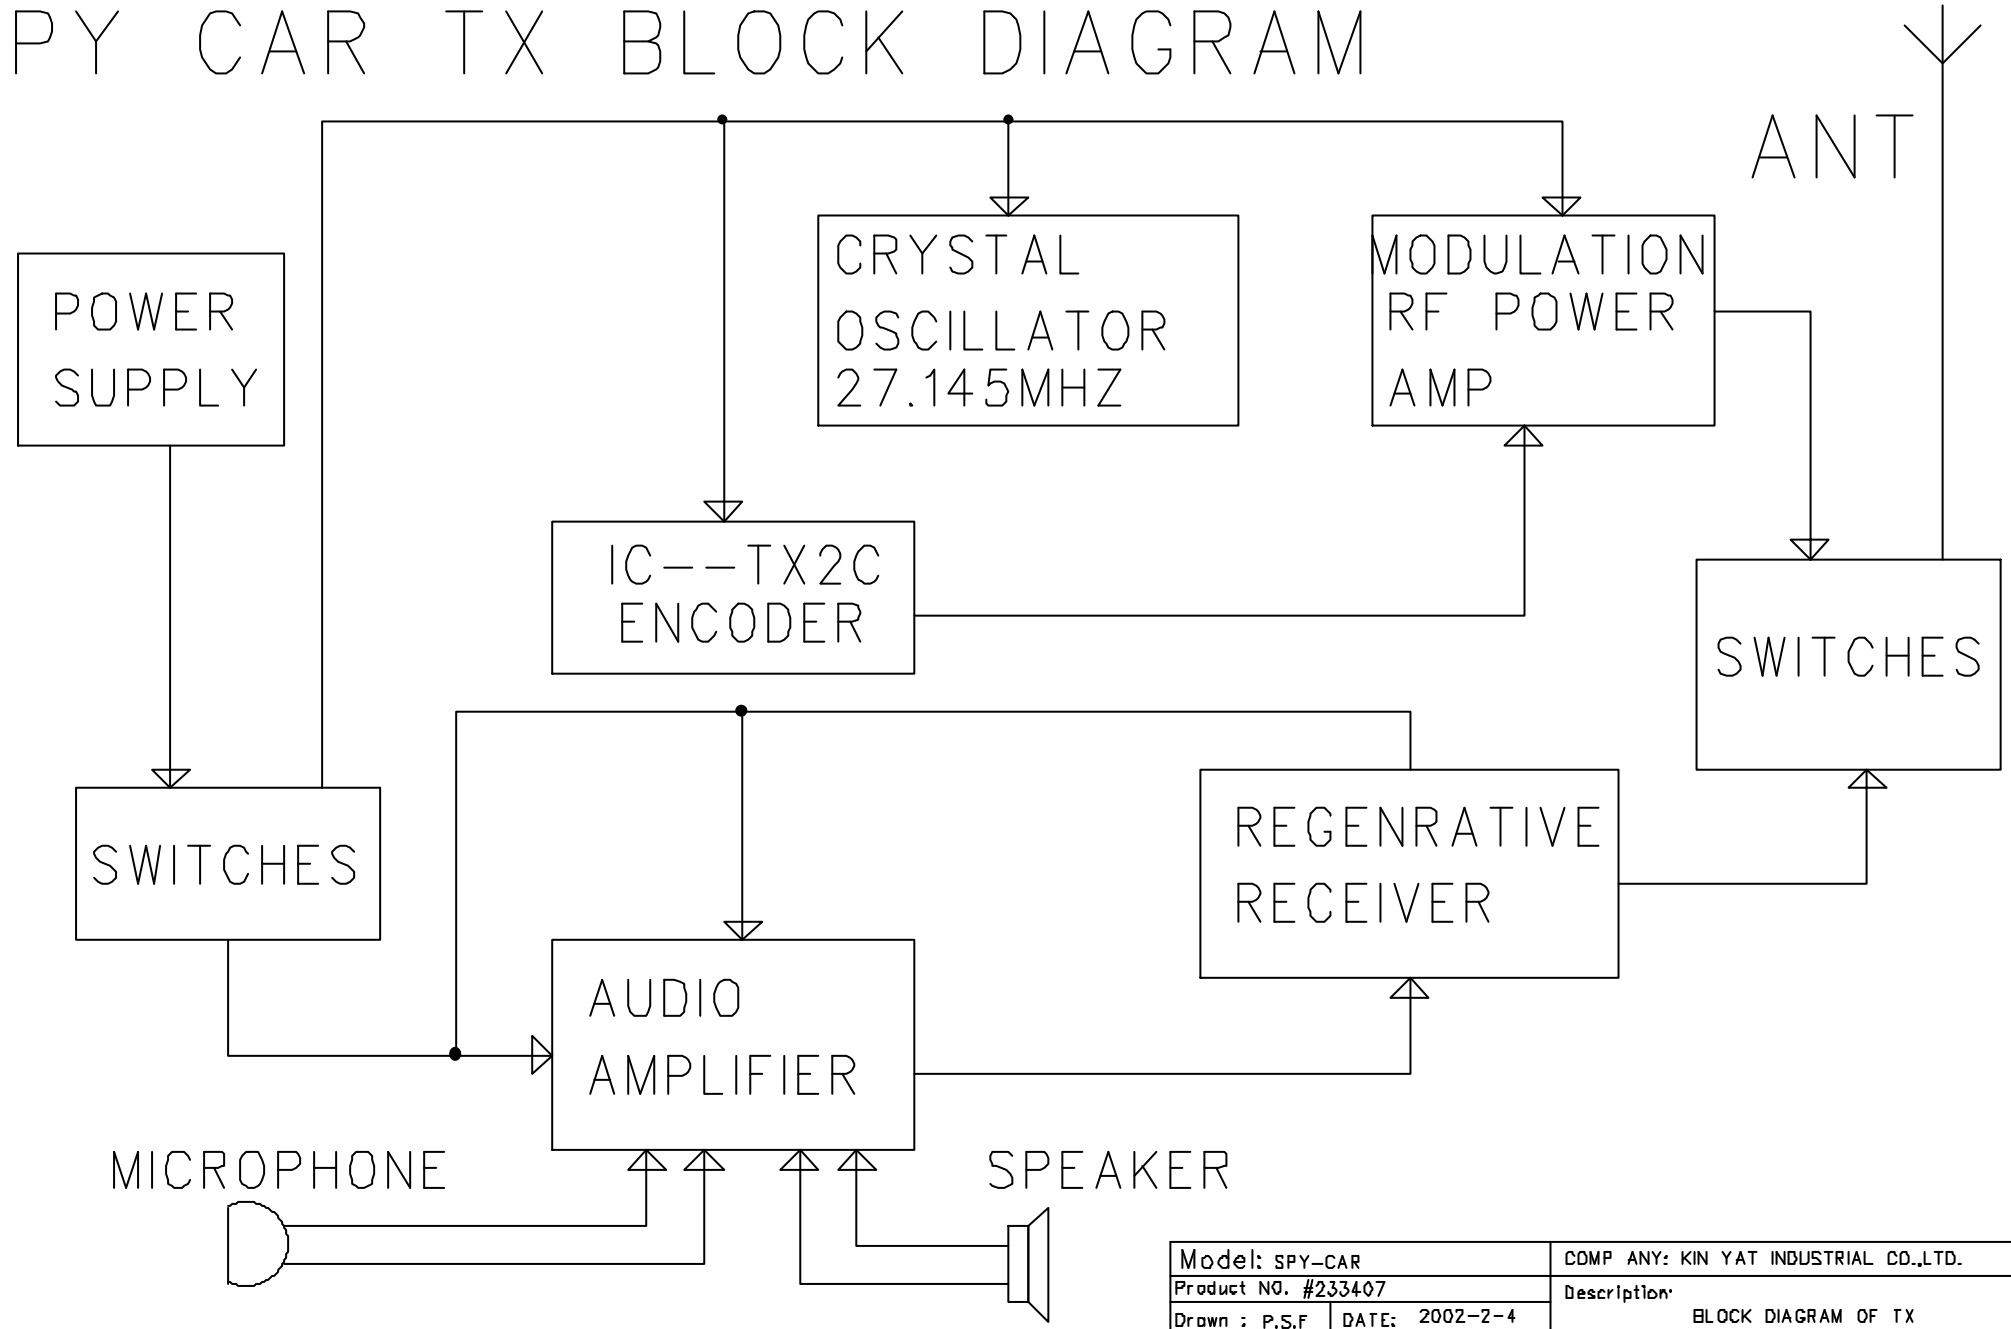

# SPY CAR TX BLOCK DIAGRAM

Model: SPY-CAR		COMP ANY: KIN YAT INDUSTRIAL CO.,LTD.	
Product NO. #233407		Description: BLOCK DIAGRAM OF TX	
Drawn : P.S.F	DATE: 2002-2-4	Sheet : 1 OF 1	REV: RO
Checked : Jiang	DATE: 2002-2-4		