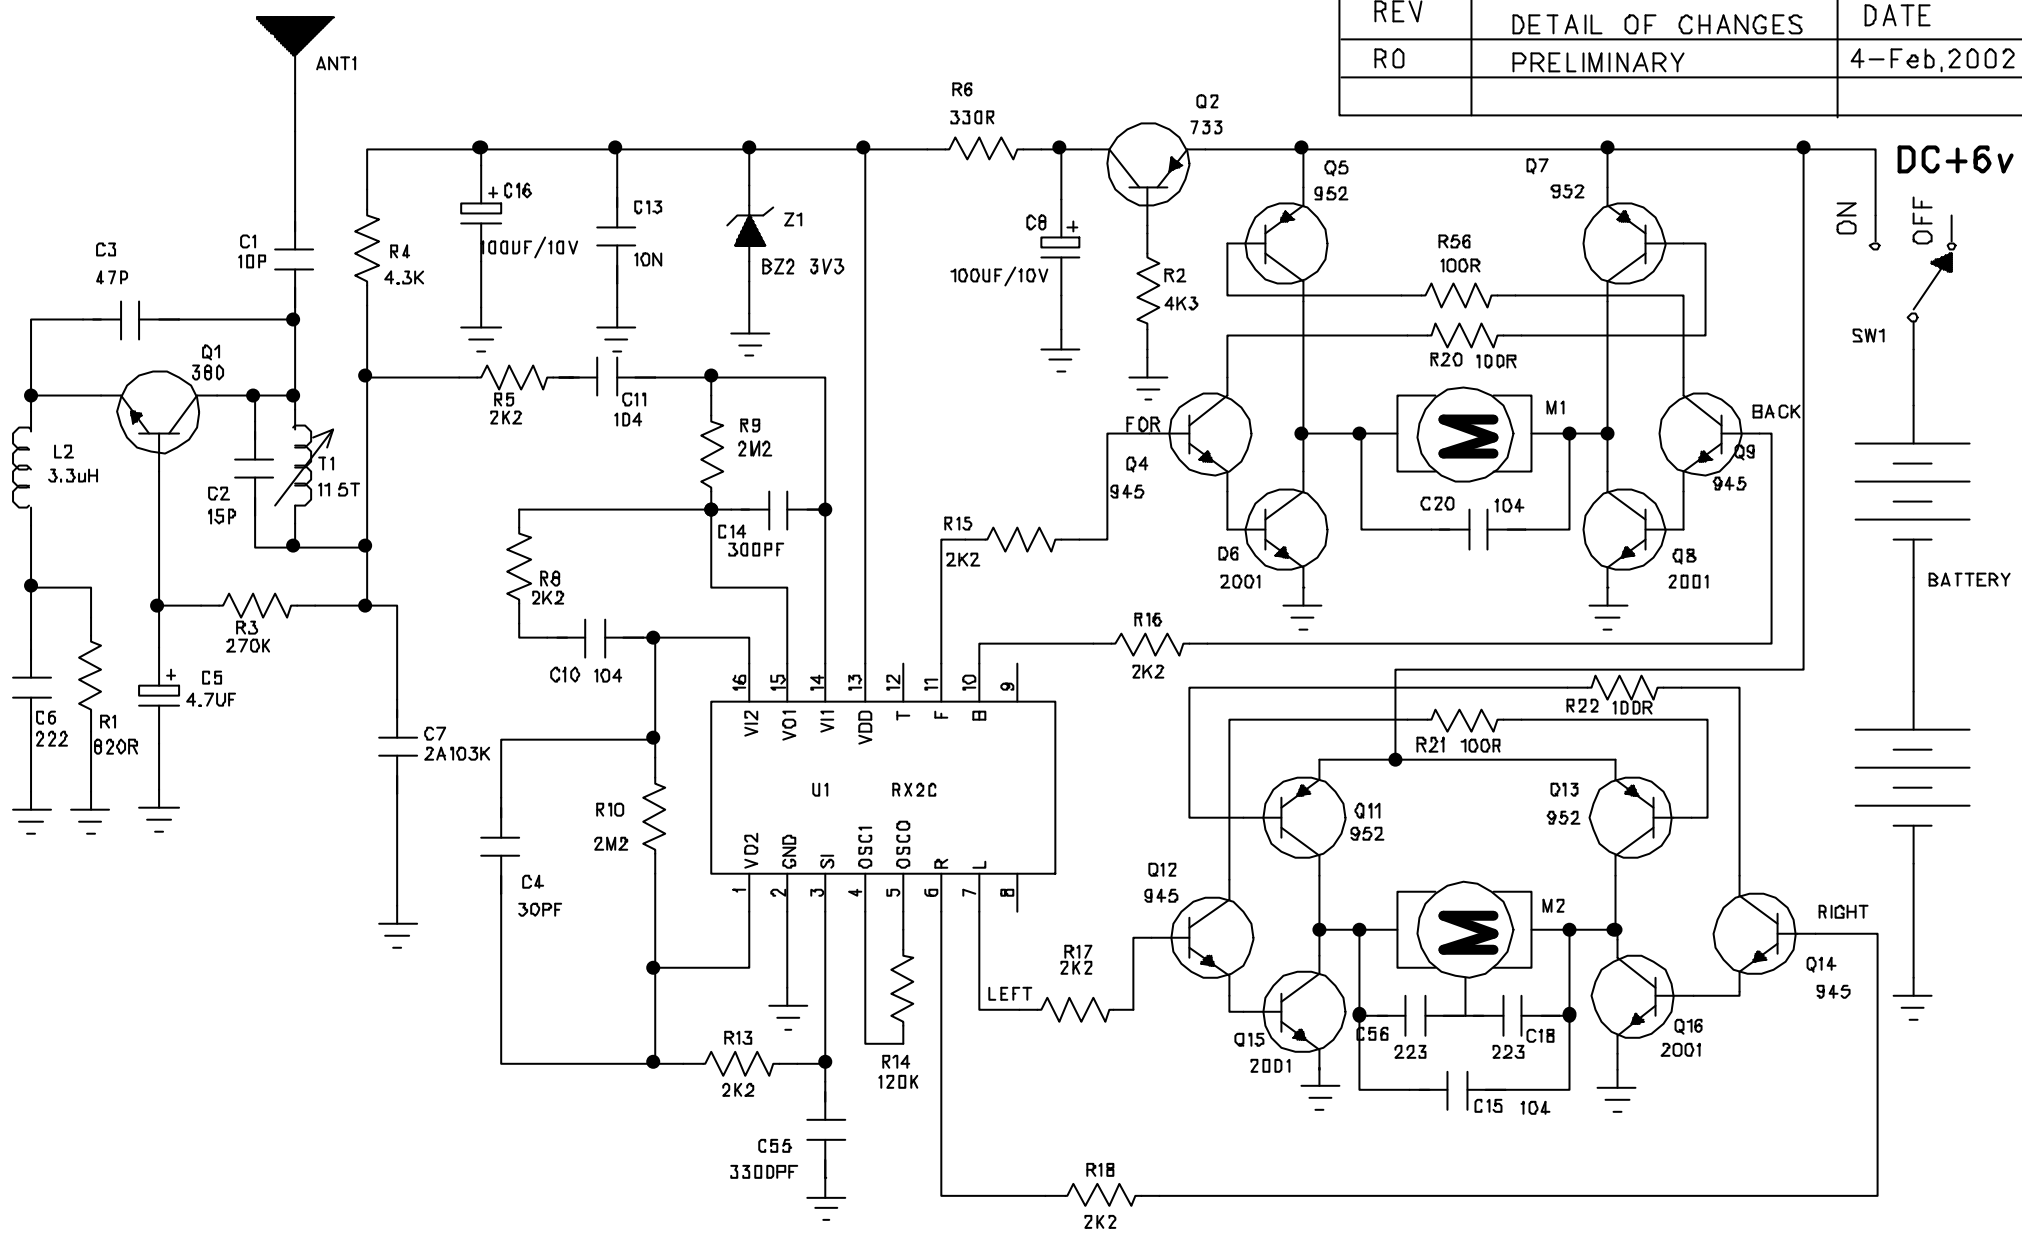

REV	DETAIL OF CHANGES	DATE
R0	PRELIMINARY	4-Feb,2002

Model: MGA SPY CAR		COMP ANY· KIN YAT INDUSTRIAL CO ,LTD	
Product NO:		Description Scheme of RX (27.145MHz)	
Drawn . P,S,F	DATE. Feb-4, 2002		
Checked · Jiang	DATE· Feb-4, 2002	Sheet : 1 OF 1	REV· R0