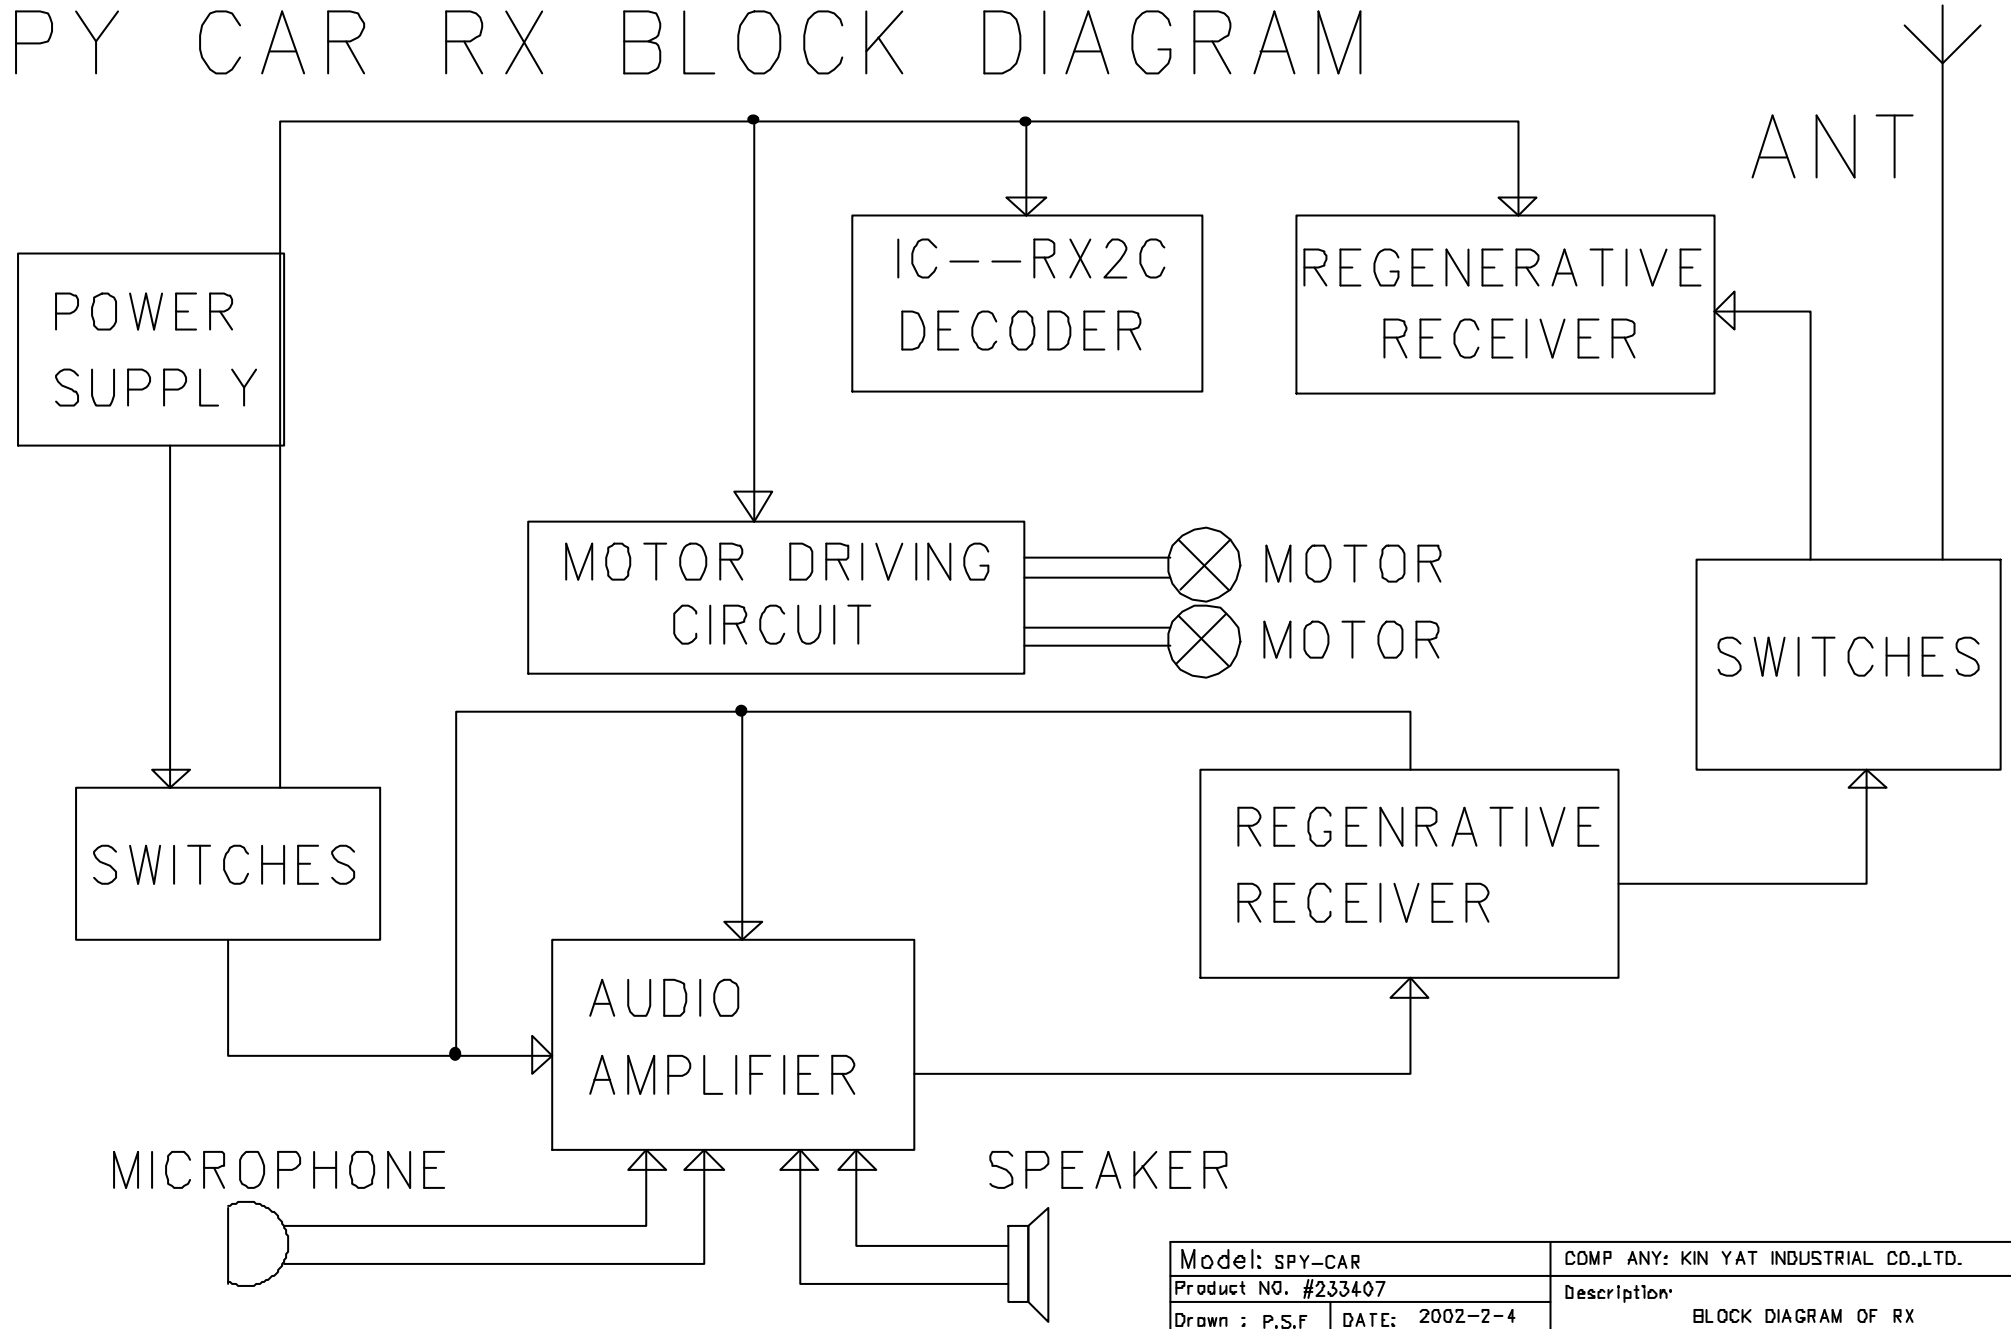

REV	DETAIL OF CHANGES	DATE
RO	PRELIMINARY	2002-02-04

SPY CAR RX BLOCK DIAGRAM

Model: SPY-CAR		COMP ANY: KIN YAT INDUSTRIAL CO.,LTD.	
Product NO. #233407		Description: BLOCK DIAGRAM OF RX	
Drawn : P.S.F	DATE: 2002-2-4	Sheet : 1 OF 1	REV: RO
Checked : Jiang	DATE: 2002-2-4		