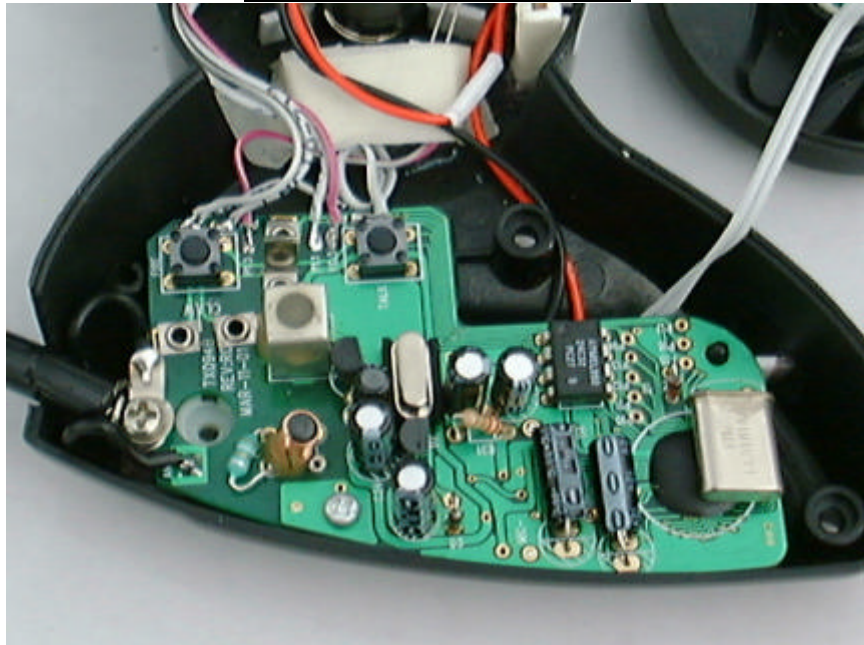

FCC ID: LU9249986

**PHOTOGRAPH OF THE PRODUCT
INNER CIRCUIT TOP VIEW**

INNER CIRCUIT BOTTOM VIEW