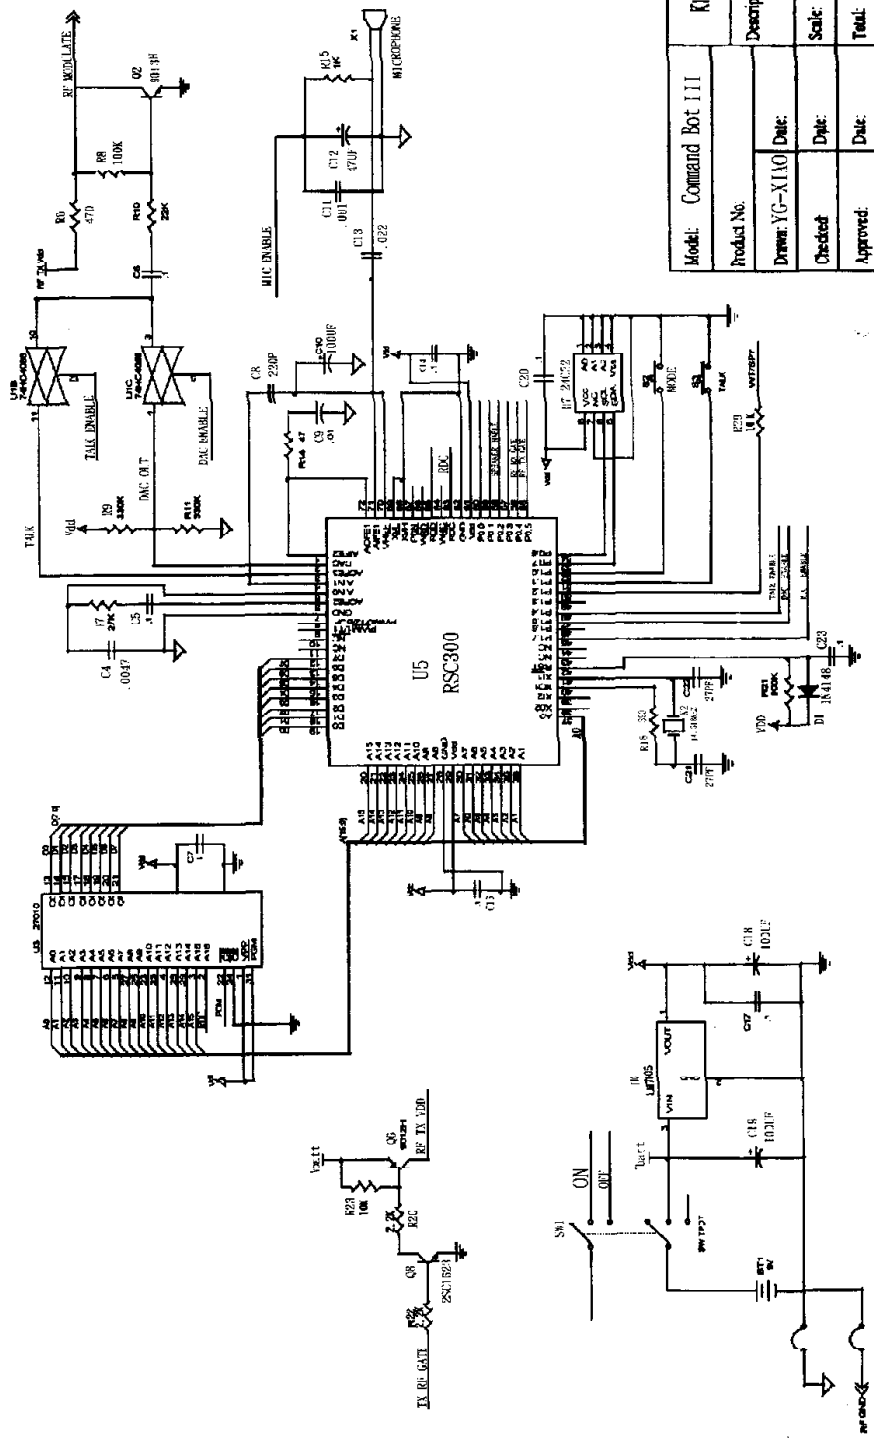

MODEL:	CB0TIII
PRODUCT NO:	KINYAT INDUSTRIAL CO.,LTD
DRAW: YG.XIAO	DATE: 12-12
CHEKED:	DATE: 11
RELEASE:	DATE: 11
TOTAL: 2 of 4 DOCU:	
DESCRIPTION: HEADRF OF BOTM	
SCALE: 1:1	
REV: 0	

Model: Command Bot III		Description: Schem of Headset-MS	
Product No.:		Scale: 1:1	Rev: R0
Drawn: YG-X110	Date:	Checked:	Date:
Approved:	Date:	Total: 1 OF 4	Doc: IGT-01-0112