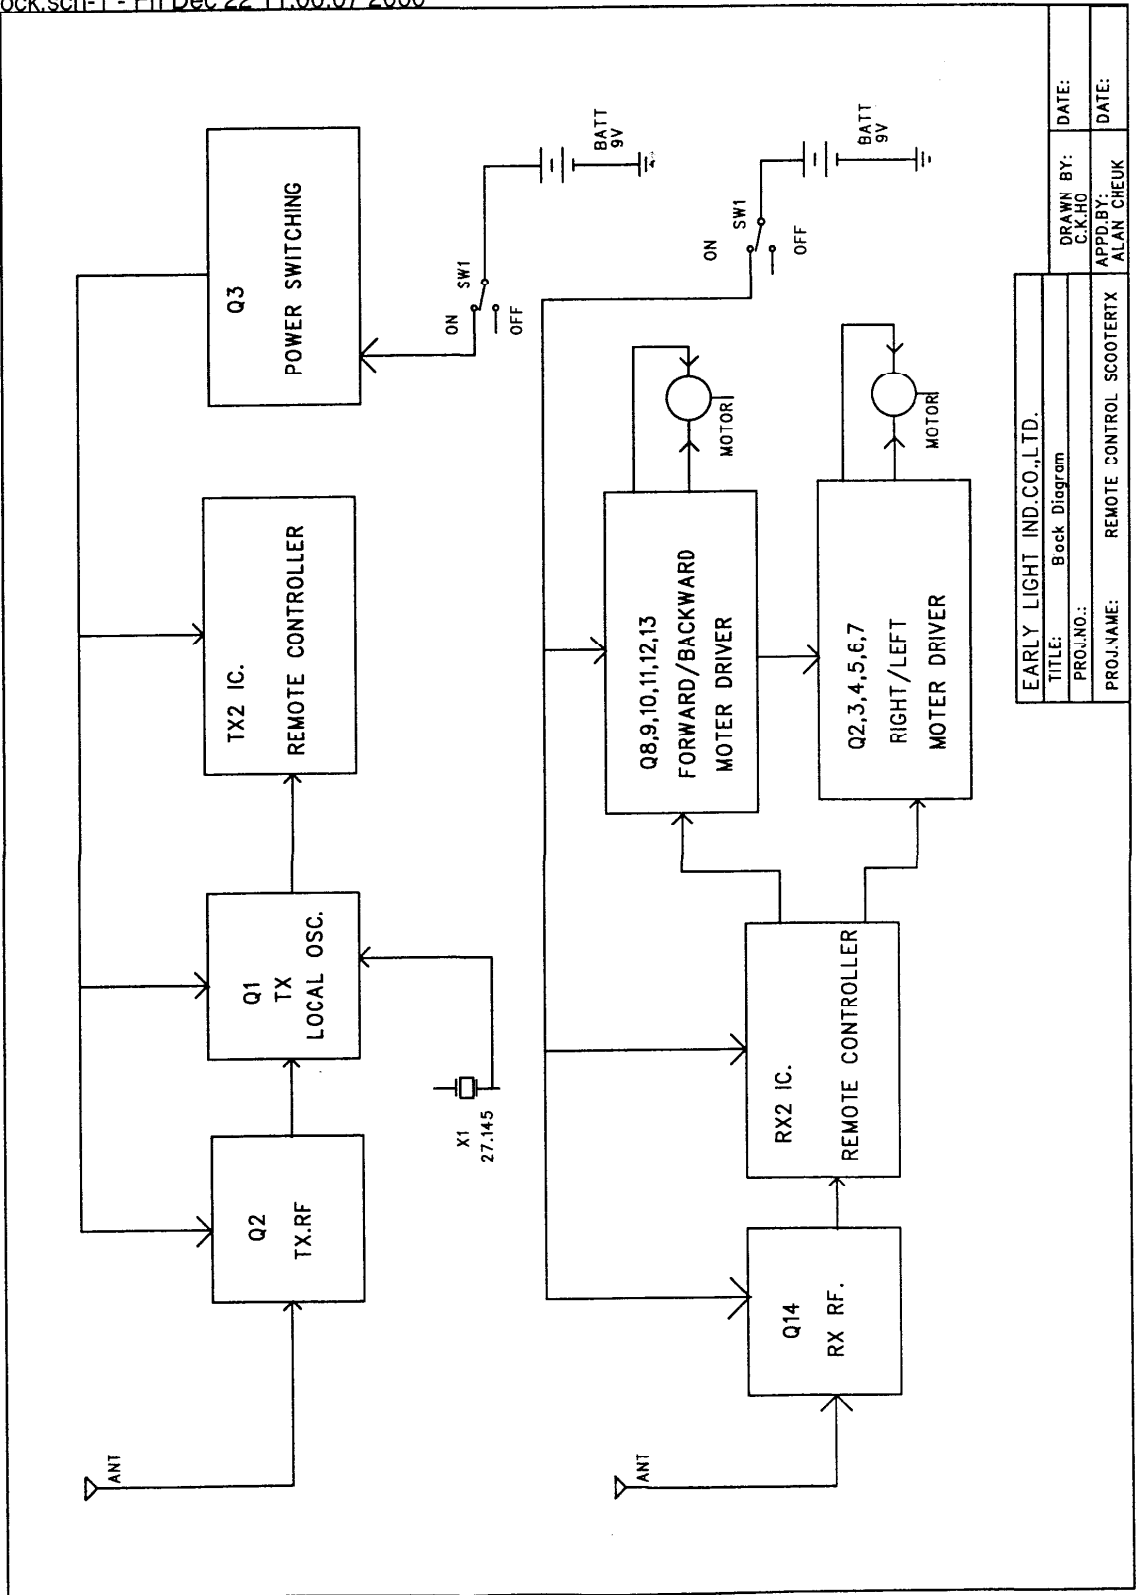

FCC ID: LU9246787

EARLY LIGHT IND.CO.,LTD.	DRAWN BY:	DATE:
TITLE: Block Diagram	C.K.HO	
PROJ.NO.:	APPD.BY:	DATE:
PROJ.NAME: REMOTE CONTROL SCOOTERTX	ALAN CHEUK	