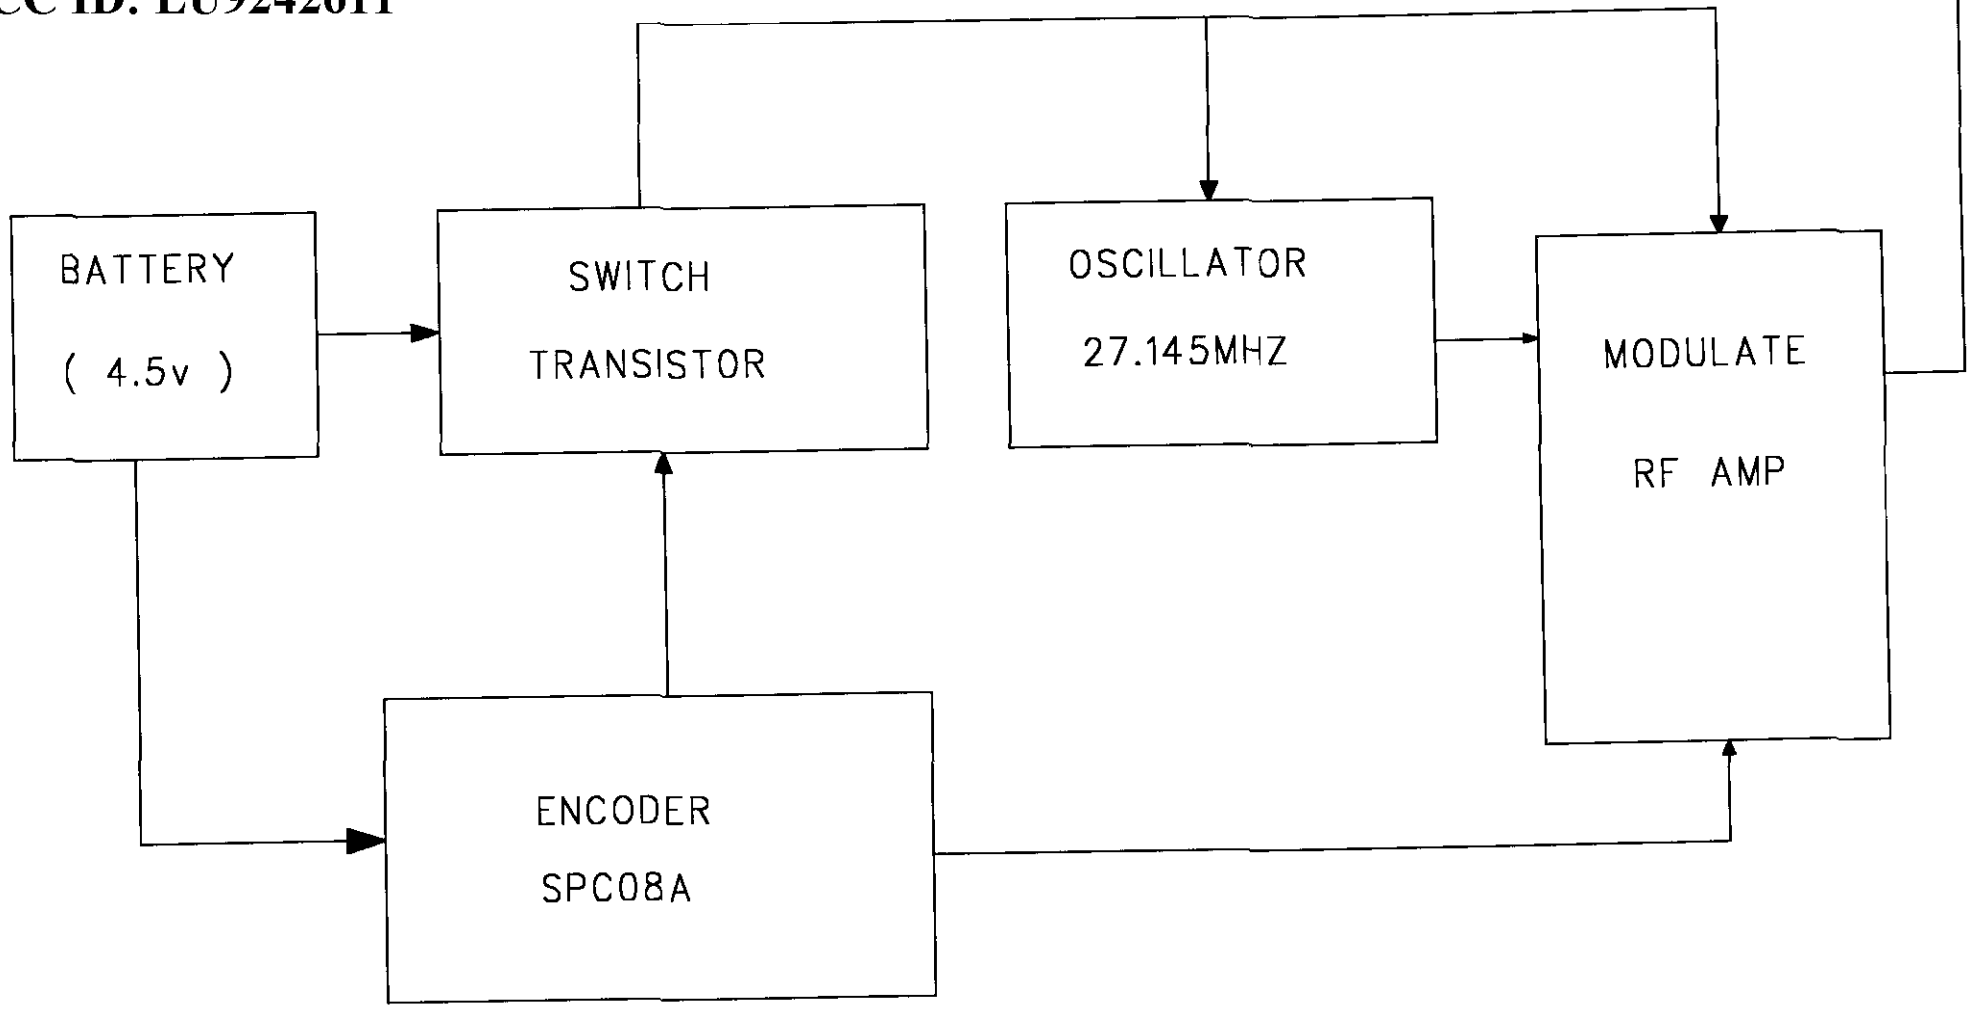

FCC ID: LU9242611

MODEL : SNOWBOARD		COMPANY	
DRAWN : LQH DATE : 4.15		KIN YAT INDUSTRIAL CO., LTD.	
CHECKED :		DESCRIPTION :	
APPROVED :	SIZE :	SCALE :	REV : 2.0
RELEASED :	SHEET :	OF	FILE NO :