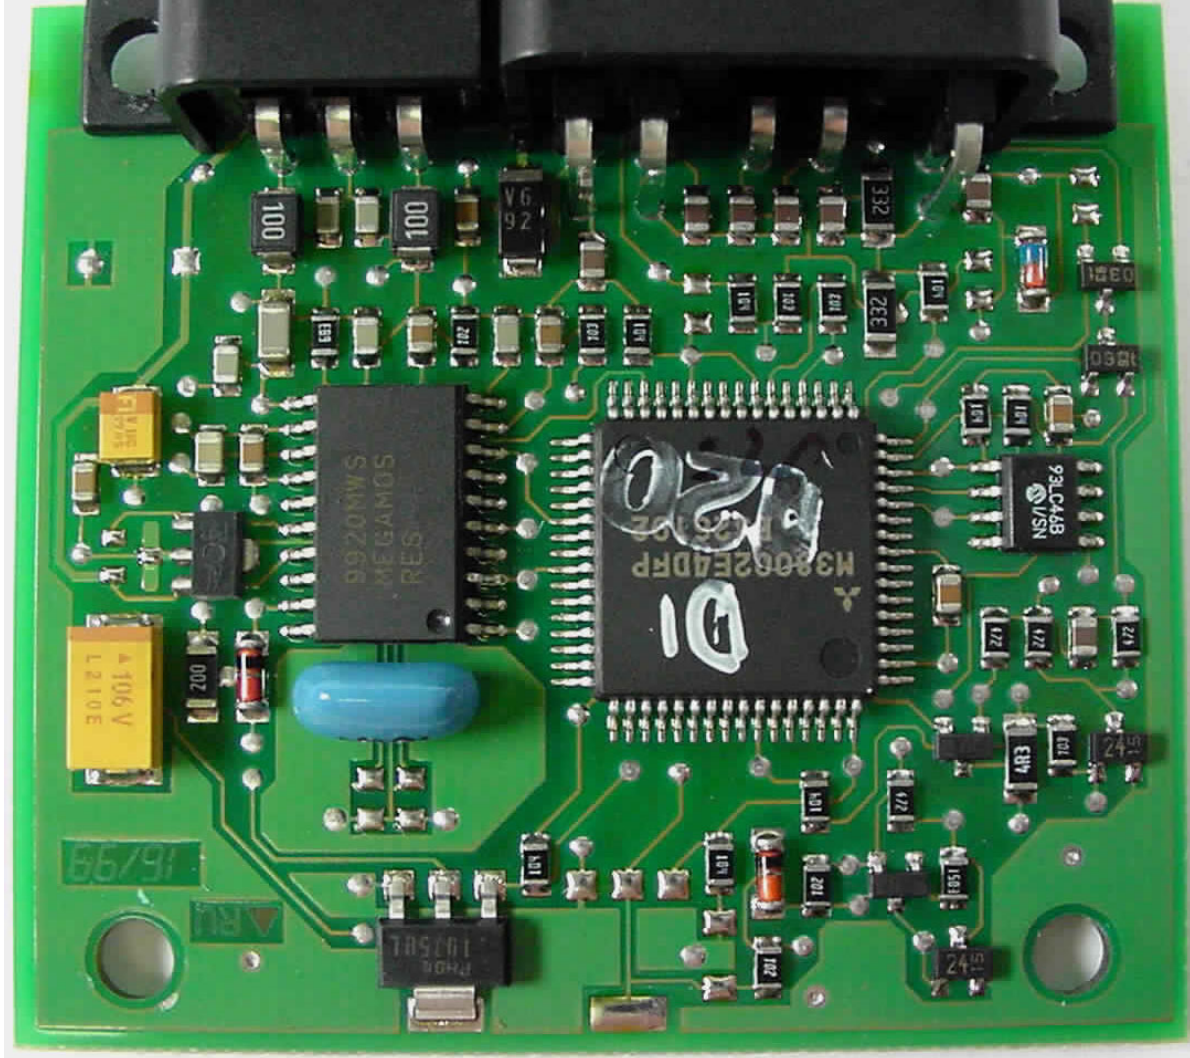

**Attachment E**

Internal photos of the EuT:  
Vehicle immobilizer module: PCB top view

FCC ID: LTQWFSDI

### Attachment E

Internal photos of the EuT:  
Vehicle immobilizer module: PCB back view