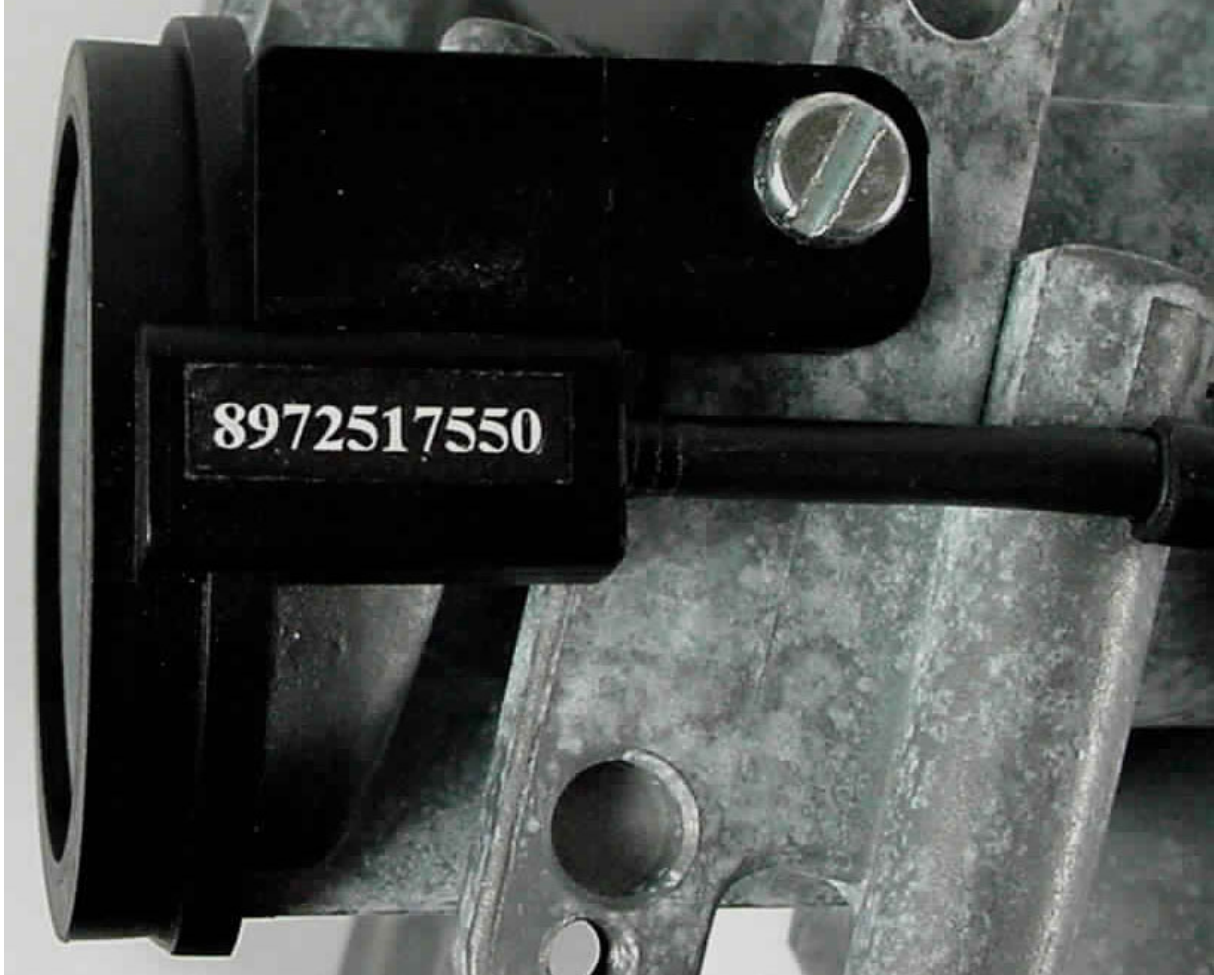

Attachment E

External photos of the EuT:
Vehicle immobilizer module with antenna

FCC ID: LTQWFSDI

Attachment E

External photos of the EuT:
Vehicle immobilizer module: top view

FCC ID: LTQWFSDI

Attachment E

External photos of the EuT:
Vehicle immobilizer module: back view

FCC ID: LTQWFSDI

Attachment E

External photos of the EuT:
Vehicle immobilizer module: front view

Attachment E

External photos of the EuT:
Antenna: side view

Attachment E

External photos of the EuT:
Antenna: front view