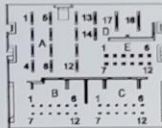

DELPHI
MADE IN PORTUGAL

DELPHI PART NUMBER 28567347
RDO-ASM,VT,P2952 REM,DAB
MANUFACTURED 2018DEC13

XXX - XX XXXXX

Delphi Deutschland GmbH
42367 Huppertal

+12VDC

0352285673471834700632

B1 CAP1 DIFF PLUS
B2 CAP1 GND
B3 FPC PWRUS
B4 APB_EH / PWR_ANT
B5 PWR_CAK
B6 CAP1 HEATER
B7 CAP1 DIFF PWRUS
B8 CAP1 SHIELD
B9 FPC PLUS
B10 CAP1 VGRD
B11 IGNTRSH
B12 MUTE_H
C1 AUX_L_R
C2 AUX_L_GND
C3 AUX_2_R
C4 FREE
C5 FREE
C6 FREE
C7 AUX_L_L
C8 AUX_2_GND
C9 AUX_2_L
C10 SHDL_ACTIVE
C11 ETH GND P
C12 ETH GND H
E1 MONO PLUS 1 ECALL
E2 OPTION EAWT_TSD, h_v, APL
E3 LIMIT_RS2 h_v, VBI
E4 AUX_3_R BWARD
E5 AUX_3_GND BWARD
E6 CAN
E7 MONO PLUS 2 ECALL
E8 MONO PWRUS ECALL
E9 LIMIT_TSD h_v, VBI
E10 AUX_3_L BWARD
E11 OPTION EAWT_RS2, h_v, APL
E12 CAN

P22861069
T0000001331
VAN3AC

VOLVO
P/N 22861069.C04

GP12

ENGINEERING
SAMPLE