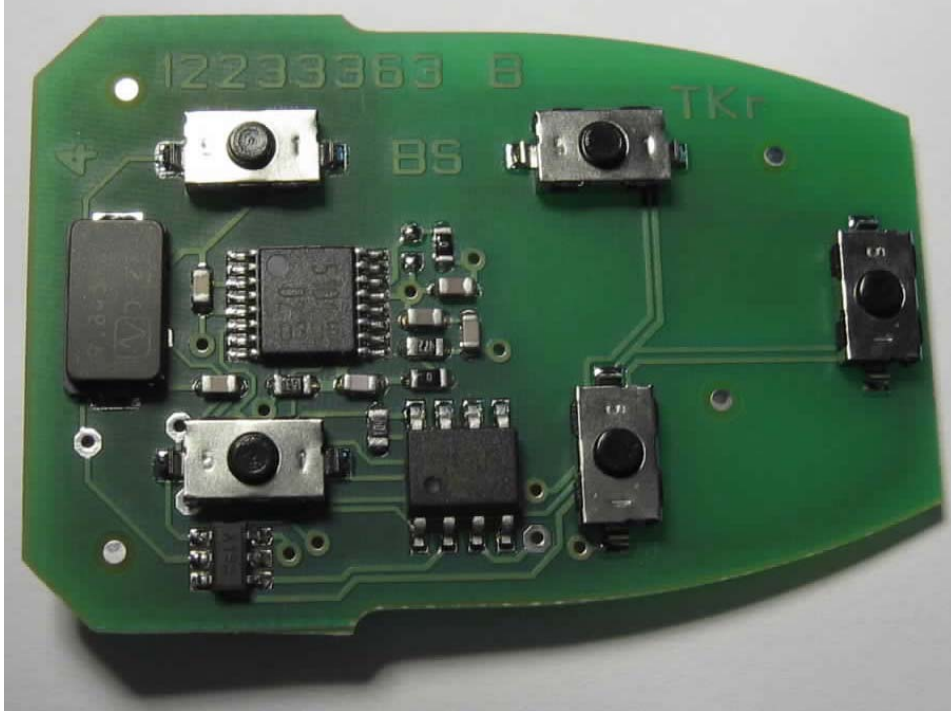

FCC ID: LTQVO315TX

**Appendix E2**  
**Remote control key transmitter**  
T 23472-00-02 KJ

Internal Photos  
Open view

FCC ID: LTQVO315TX

## Remote control key transmitter

T 23472-00-02 KJ

Internal Photos  
Front view PCB

Internal Photos  
Back view PCB