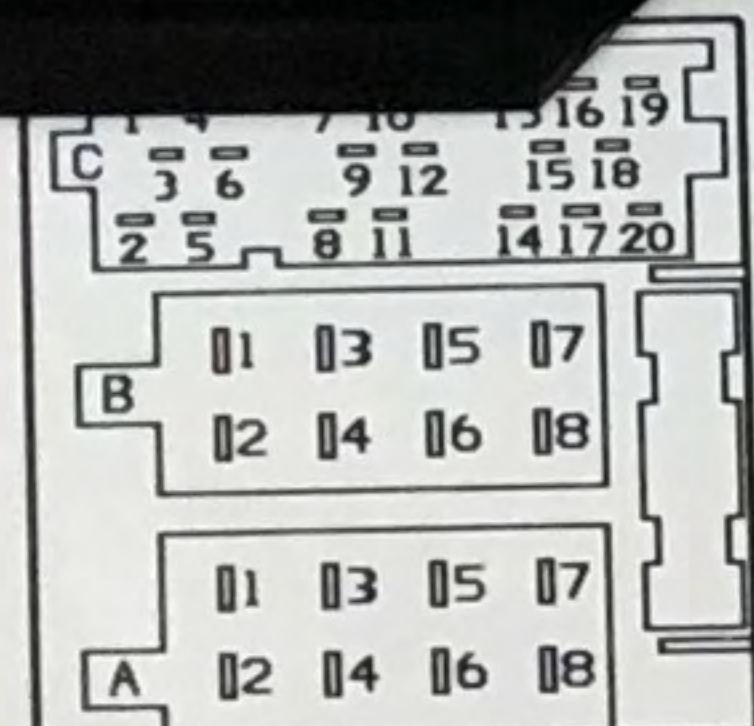

RADIO
REMOVAL
AID

A1 MICROPHONE +
A2 MICROPHONE -
A3
A4 IGNITION
A5 POWER ANTENNA AND AMP ON
A6
A7 +12V, POWER SUPPLY
A8 GROUND

C1 CAN HIGH
C2
C3
C4
C5 CAN LOW
C6
C7
C8
C9
C10
C11 LOW Prio MUTE
C12 GENERIC MUTE
C13 AUX IN-1 LEFT, MEDIA
C14 AUX IN-1 RIGHT, MEDIA
C15 AUX IN-1 COMMON, MEDIA
C16 AUX IN-1 DIAGNOSTIC, MEDIA
C17 AUX IN-2 DIAGNOSTIC
C18 AUX IN-2 COMMON, EMERGENCY CALL
C19 AUX IN-2 LEFT, EMERGENCY CALL
C20 AUX IN-2 RIGHT, EMERGENCY CALL

P22876779
T0000000053
VAN3AC

VOLVO
P/N 22876779.P06 (ASM)
P/N 22899910.P05 (HW)