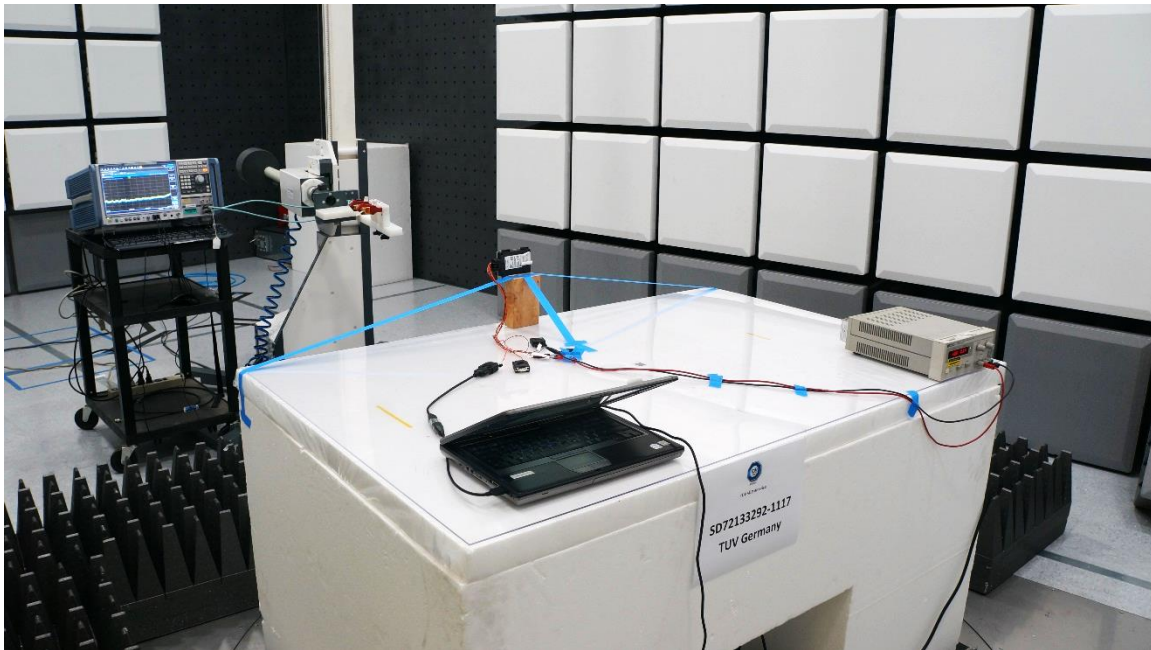

75 GHz to 160GHz – Back