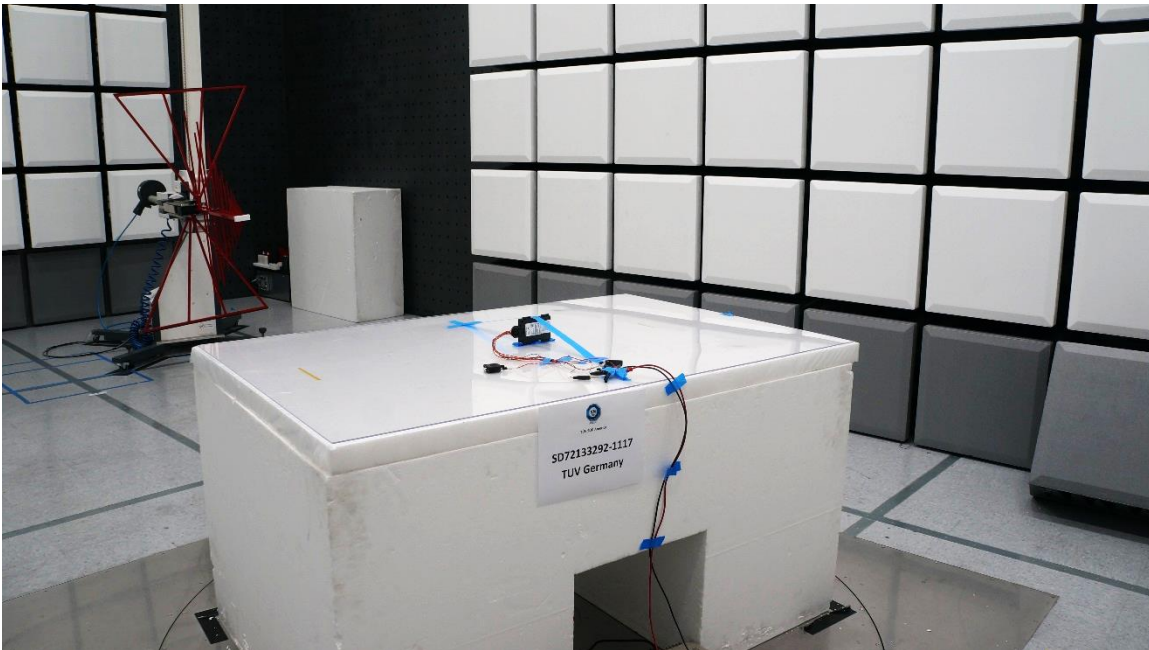

J3TR Short Range Radar Test Setup Photos

Below 1 GHz – Front

Below 1 GHz – Back

1 GHz to 18GHz – Front

1 GHz to 18GHz – Back

18 GHz to 40GHz – Front

18 GHz to 40GHz – Back

40 GHz to 75GHz – Front