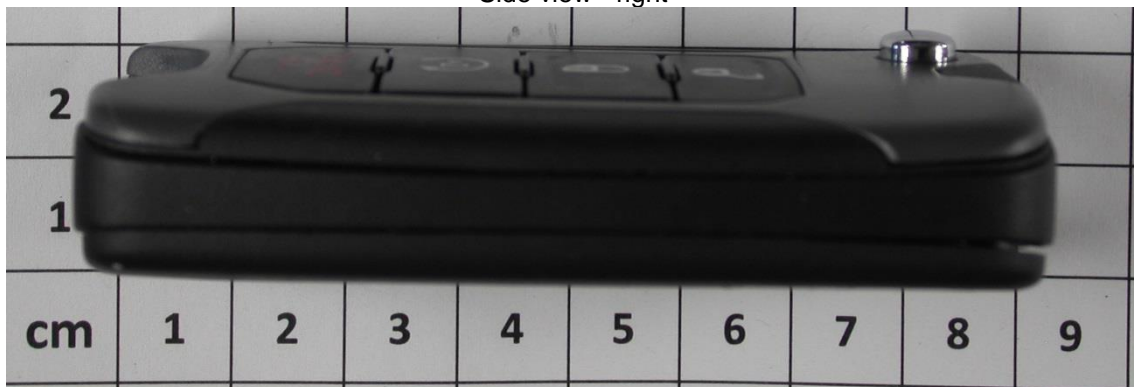

Attachment A to File No.: T37991-18

1 Photo documentation of the EUT

1.1 External views

Top view

Side view - left

Side view - right

Bottom view

Upper view

Ground view:

Top view – Key open

Side view left – Key open