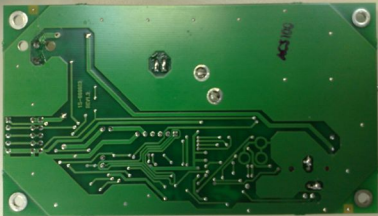

RF Antenna #2

RF Antenna #1

Cellular Antenna

06V042978

P/N: 28811222 00V4

000-000-0000 1 LP00

000-000-0000 1 LP00

31

32

P/N: 000-000-0000 1 LP00

BT1-2 V5.00

0000A 0000A

78-002

17/07

02-818

11-00001
REV. 1.00
(C) 2004 ACS
Made in Canada
www.acs-usa.com

CPU TO T.P
PIN:33121545

C9
36

FACE THE MIRROR

PRESS START

BLOW

BLOW HARDER

TEST COMPLETED