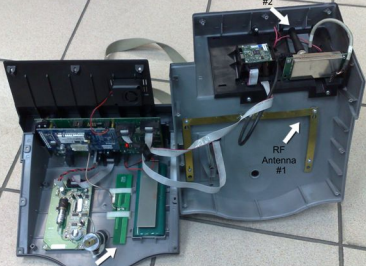

RF Antenna #2

RF Antenna #1

Cellular Antenna

06V042978

P/N: 28811222 00V4

000-000-0000 1 LP00

000-000-0000 1 LP00

31

CPU TO T.P
PIN:33121545

C9
36

FACE THE MIRROR

PRESS START

BLOW

BLOW HARDER

TEST COMPLETED