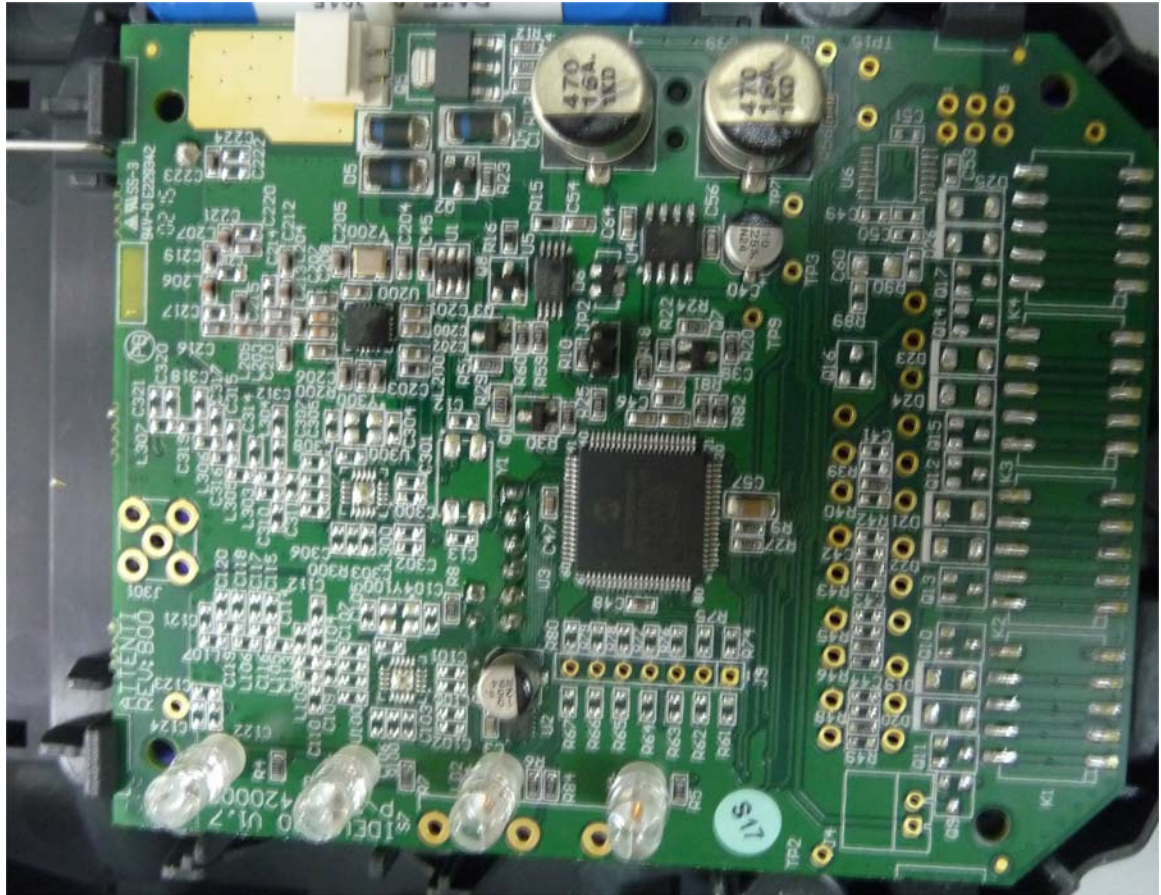

INTERNAL PHOTOGRAPHS

This document contains 5 photographs

Photograph No.1
One-Piece Home Curfew RF Monitoring unit internal view

Photograph No.2
Monitoring unit internal close view

Photograph No.3
PCB front view

Photograph No.4
PCB second side view

Photograph No.5
Antenna view