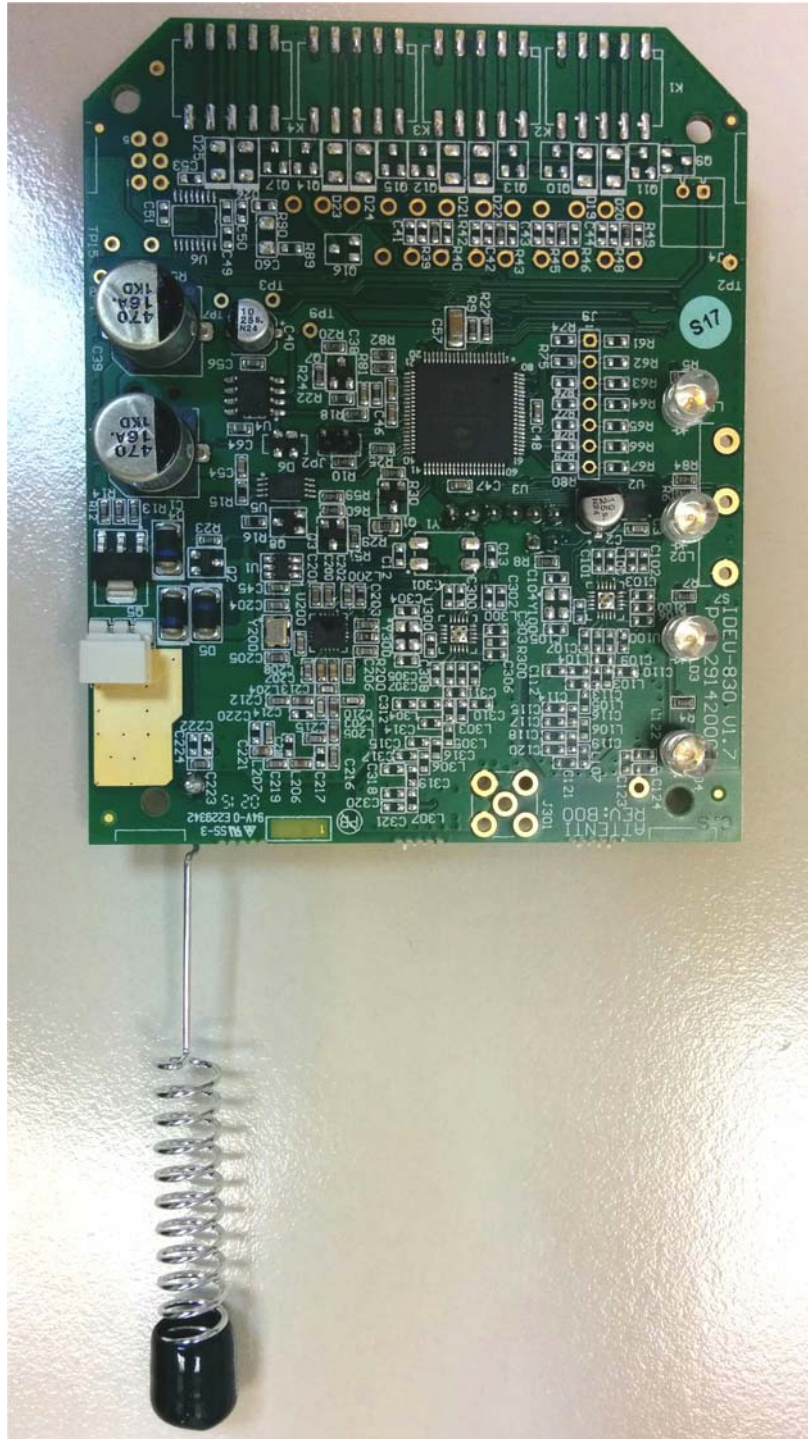

INTERNAL PHOTOGRAPHS

This document contains 5 photographs

Photograph No.1
One-Piece Home Curfew RF Monitoring unit internal view

Photograph No.2
Monitoring unit internal close view

Photograph No.3
PCB front view

Photograph No.4
PCB second side view

Photograph No.5
Antenna view