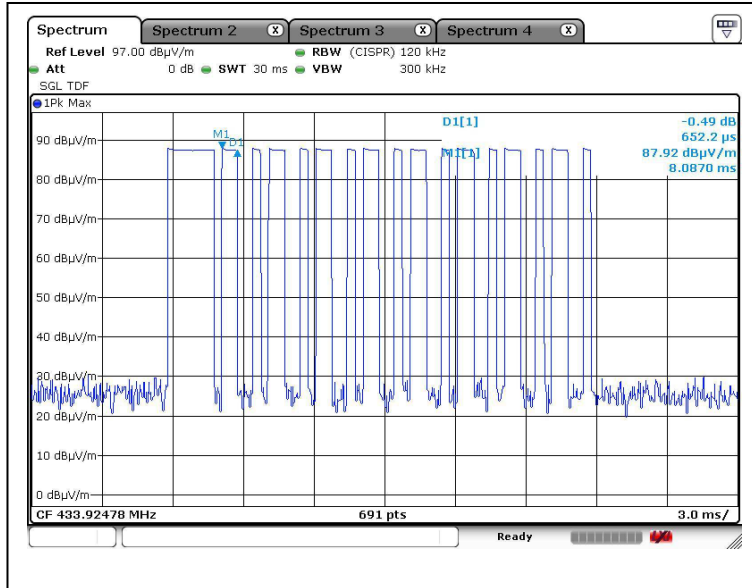

Reviewed by:

Mr. WONG Lap-pong, Andrew

TEST REPORT

Report No. : AS0075937(9)

Date : 22 Dec 2014

A6. Duty Cycle

Duty Cycle 3

Duty Cycle 4