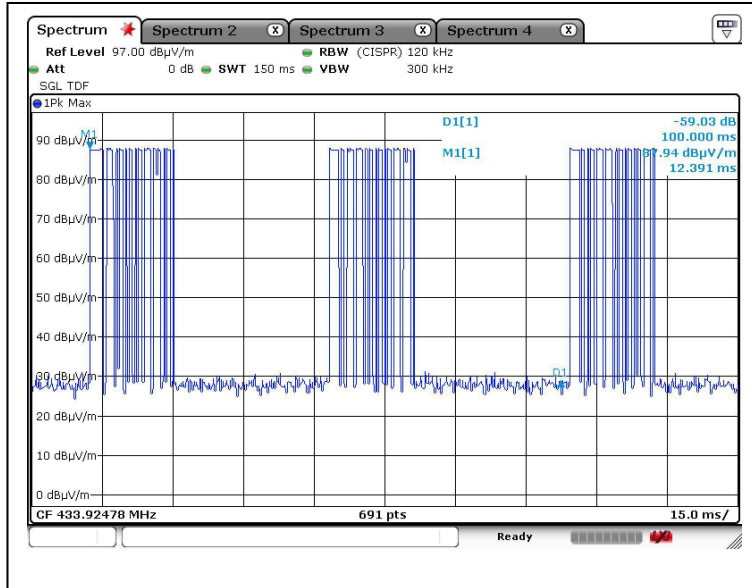

TEST REPORT

Report No. : AS0075937(9)

Date : 22 Dec 2014

A6. Duty Cycle

Duty Cycle 1