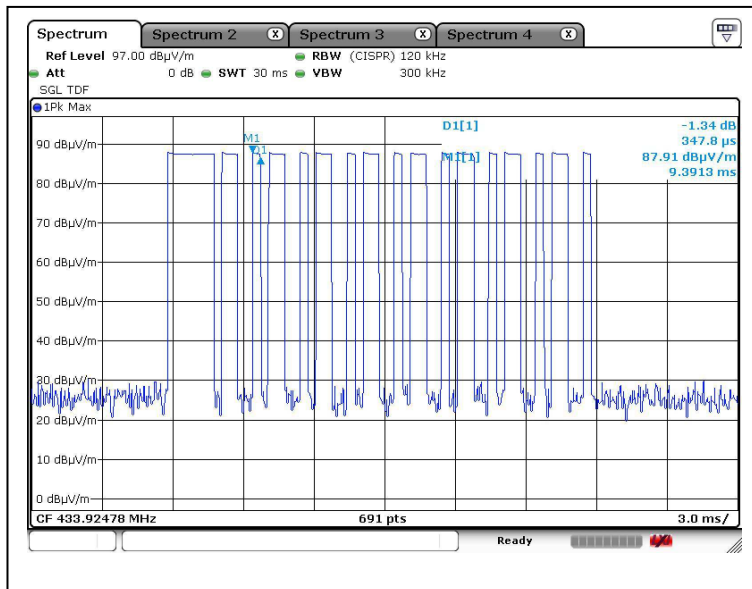

Reviewed by:

Mr. WONG Lap-pong, Andrew

TEST REPORT

Report No. : AS0075937(9)

Date : 22 Dec 2014

A6. Duty Cycle

Duty Cycle 3

Duty Cycle 4