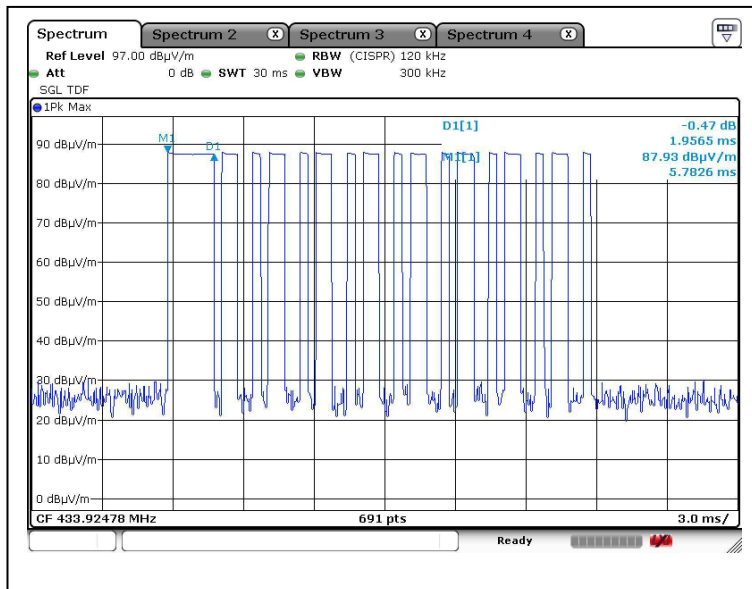

Duty Cycle 2

Tested by:

Mr. LEUNG Shu-kan, Ken

Reviewed by:

Mr. WONG Lap-pong, Andrew