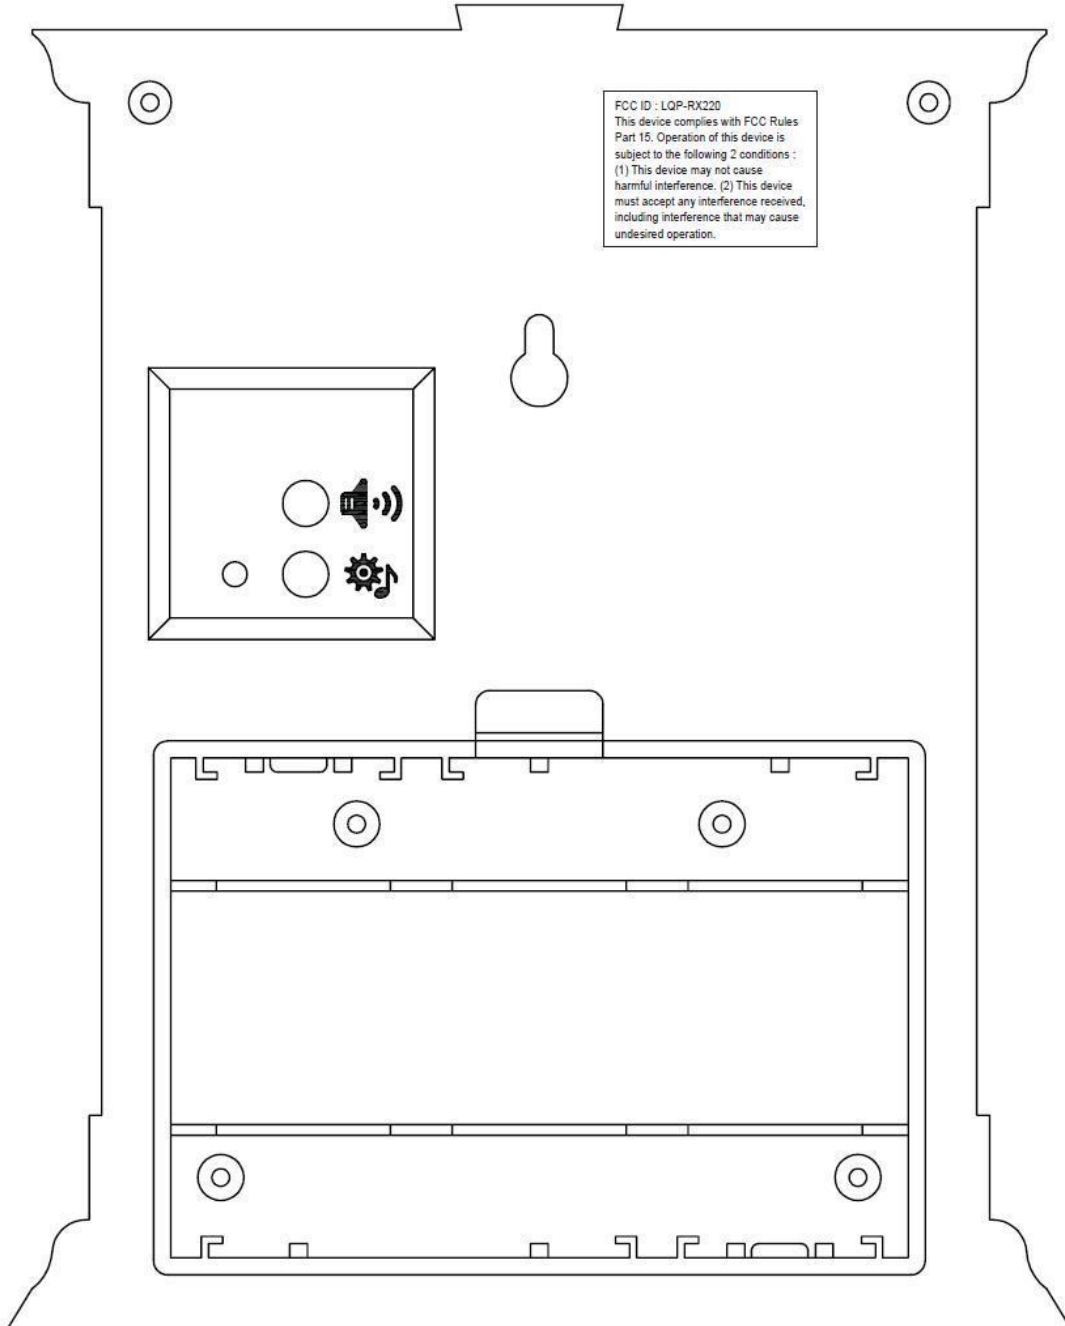

WC533L
LA533WH