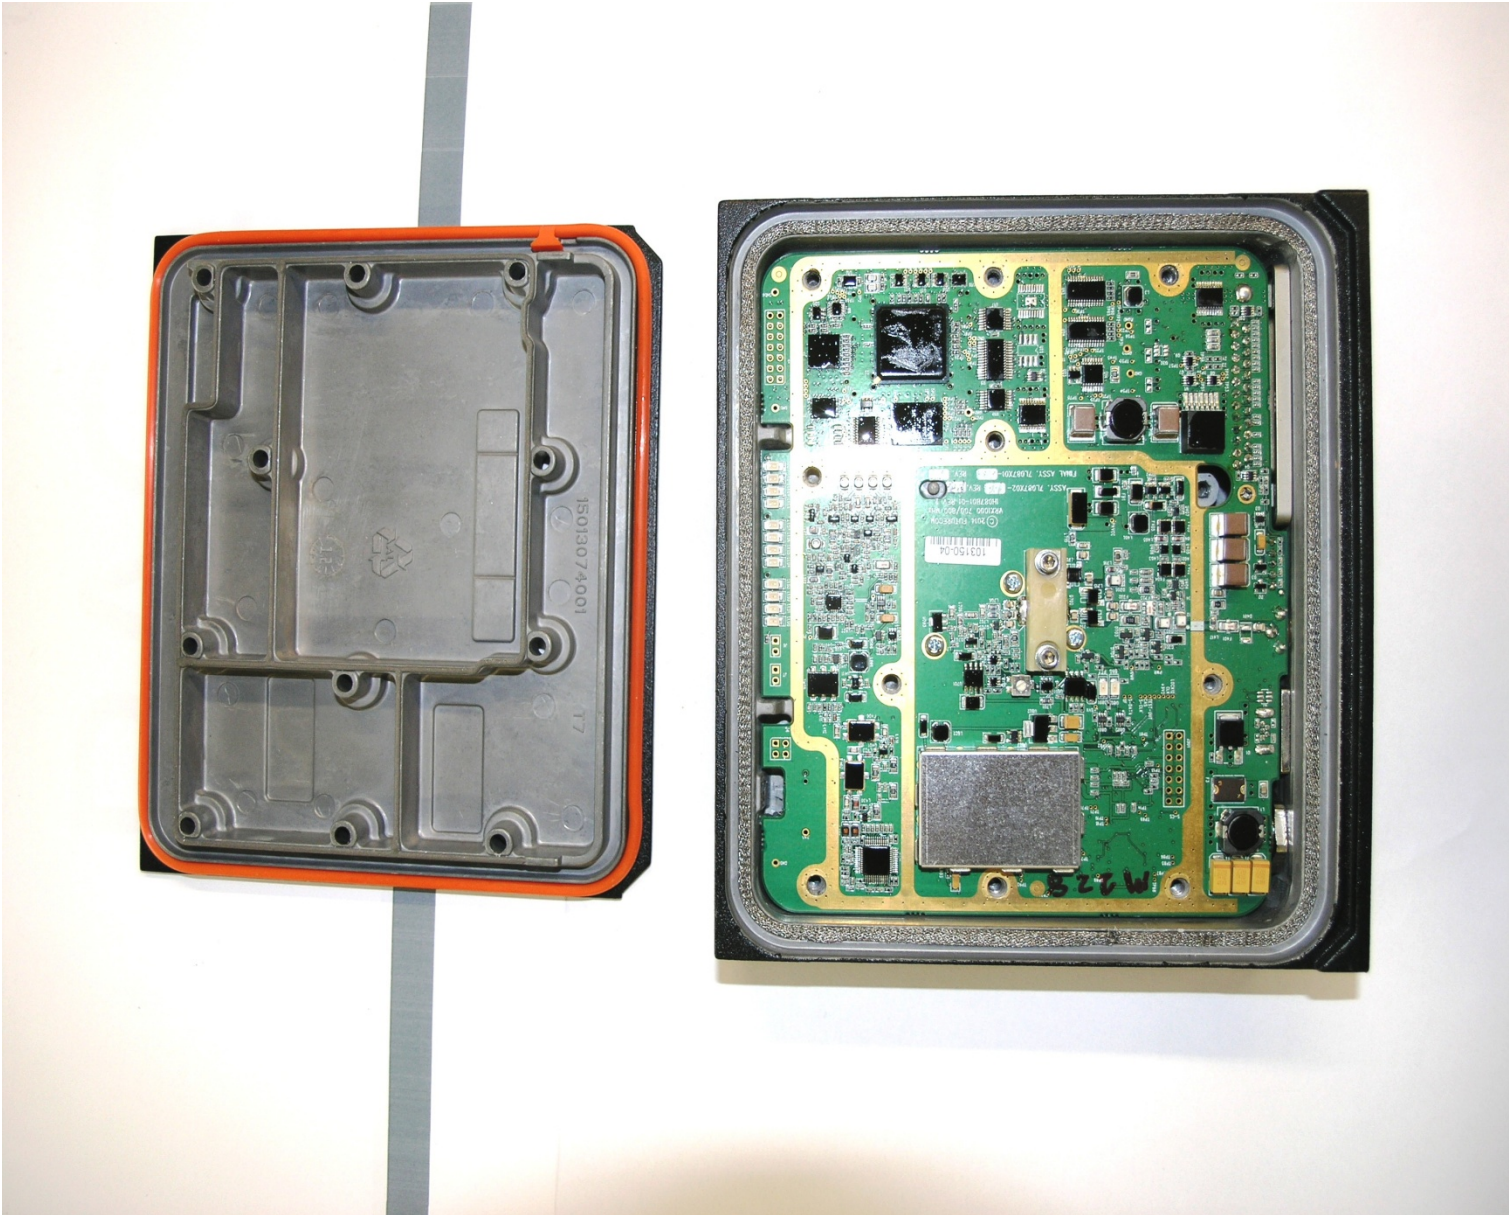

ANNEX 3 – INTERNAL PHOTOS

ANNEX 3 – INTERNAL PHOTOS

Futurecom Systems Group, ULC
P25 VEHICULAR RADIO EXTENDER, Model: VRX1000 700/800 MHz
FCC ID: LO6-VRX1000700800, IC: 2098B-VRX10007800

ANNEX 3 – INTERNAL PHOTOS

ANNEX 3 – INTERNAL PHOTOS

ANNEX 3 – INTERNAL PHOTOS