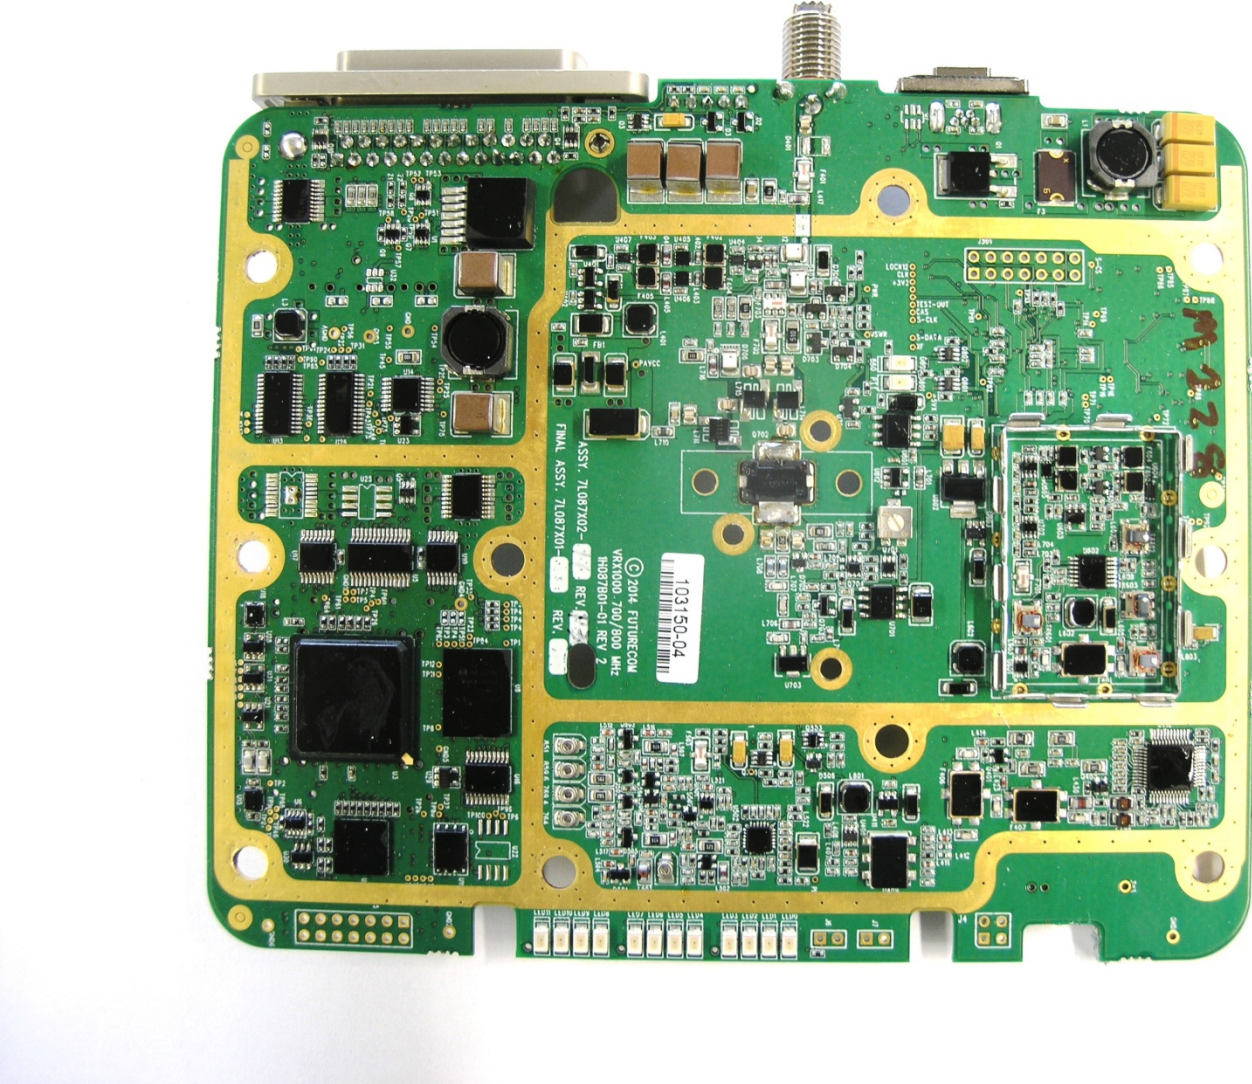

ANNEX 3 – INTERNAL PHOTOS

ANNEX 3 – INTERNAL PHOTOS

Futurecom Systems Group, ULC
P25 VEHICULAR RADIO EXTENDER, Model: VRX1000 700/800 MHz
FCC ID: LO6-VRX1000700800, IC: 2098B-VRX10007800

ANNEX 3 – INTERNAL PHOTOS

ANNEX 3 – INTERNAL PHOTOS

ANNEX 3 – INTERNAL PHOTOS