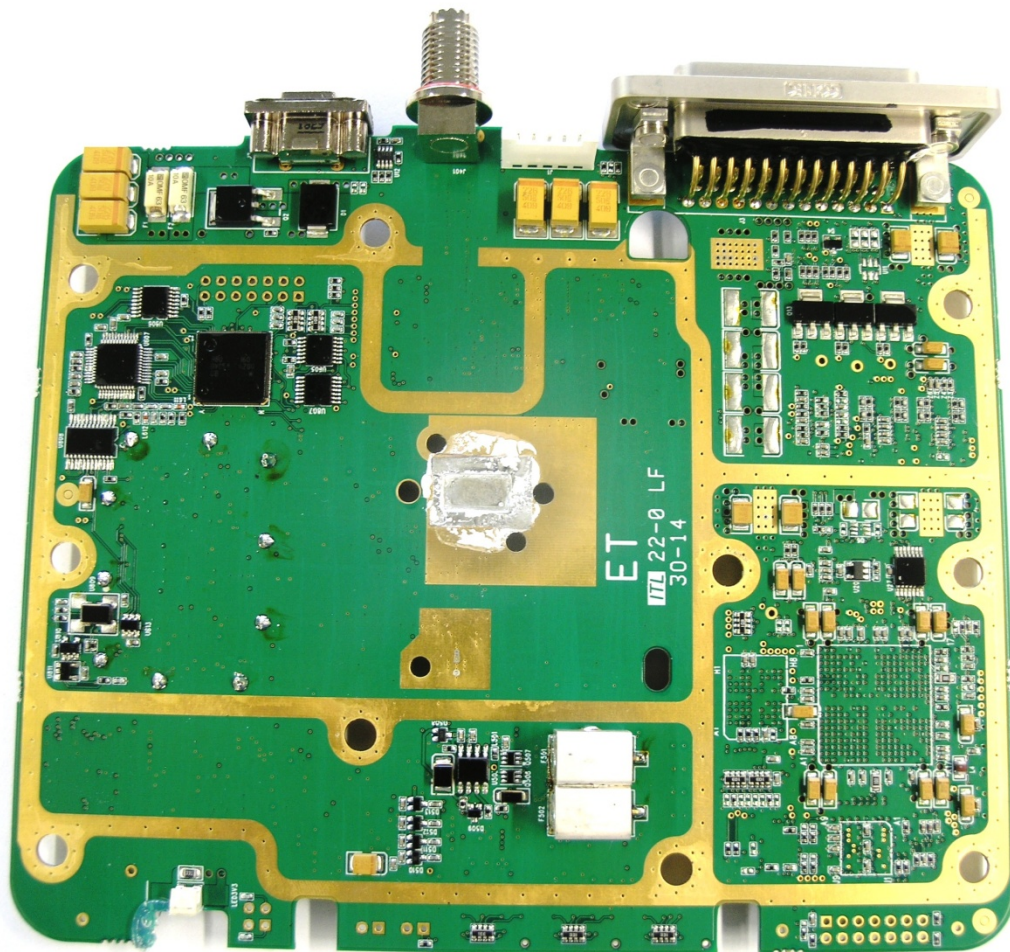

ANNEX 3 – INTERNAL PHOTOS

ANNEX 3 – INTERNAL PHOTOS

Futurecom Systems Group, ULC
P25 VEHICULAR RADIO EXTENDER, Model: VRX1000 700/800 MHz
FCC ID: LO6-VRX1000700800, IC: 2098B-VRX10007800

ANNEX 3 – INTERNAL PHOTOS