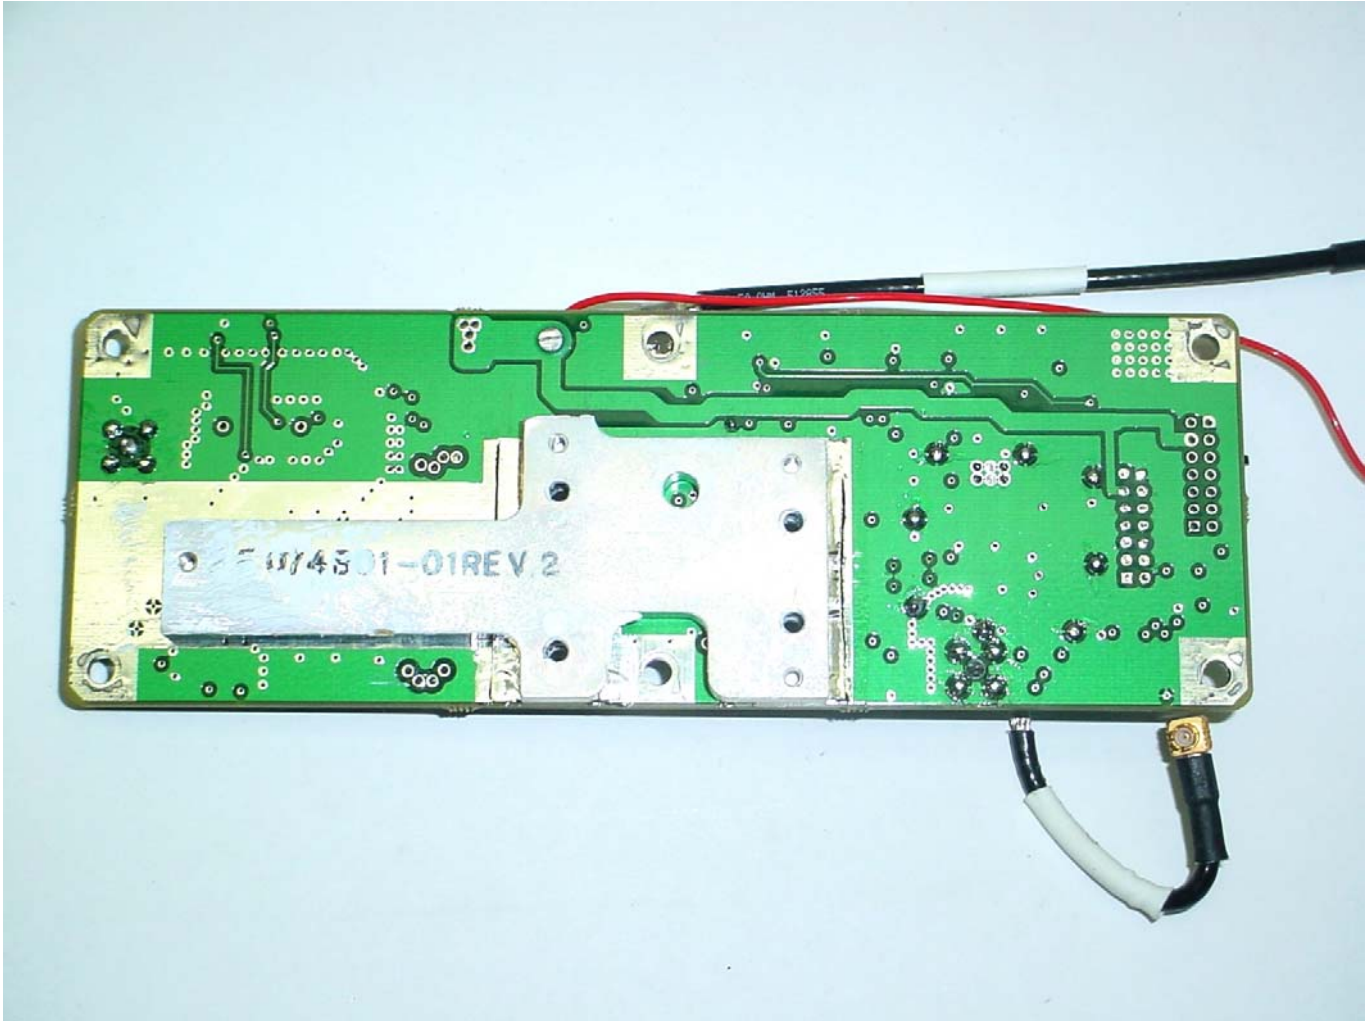

ANNEX 3 – INTERNAL EUT PHOTOS

ANNEX 3 – INTERNAL EUT PHOTOS

Futurecom Systems Group Inc.
OCR, Model: OCR UHF
FCC ID: LO6-OCRUFH, IC: 2098B-OCRUFH

ANNEX 3 – INTERNAL EUT PHOTOS

**Futurecom Systems Group Inc.
OCR, Model: OCR UHF
FCC ID: LO6-OCRUHF, IC: 2098B-OCRUHF**

ANNEX 3 – INTERNAL EUT PHOTOS

ANNEX 3 – INTERNAL EUT PHOTOS

ANNEX 3 – INTERNAL EUT PHOTOS

ANNEX 3 – INTERNAL EUT PHOTOS

ANNEX 3 – INTERNAL EUT PHOTOS

ANNEX 3 – INTERNAL EUT PHOTOS

Futurecom Systems Group Inc.
OCR, Model: OCR UHF
FCC ID: LO6-OCRUHF, IC: 2098B-OCRUHF

ANNEX 3 – INTERNAL EUT PHOTOS

ANNEX 3 – INTERNAL EUT PHOTOS

ANNEX 3 – INTERNAL EUT PHOTOS

ANNEX 3 – INTERNAL EUT PHOTOS

ANNEX 3 – INTERNAL EUT PHOTOS

ANNEX 3 – INTERNAL EUT PHOTOS

ANNEX 3 – INTERNAL EUT PHOTOS