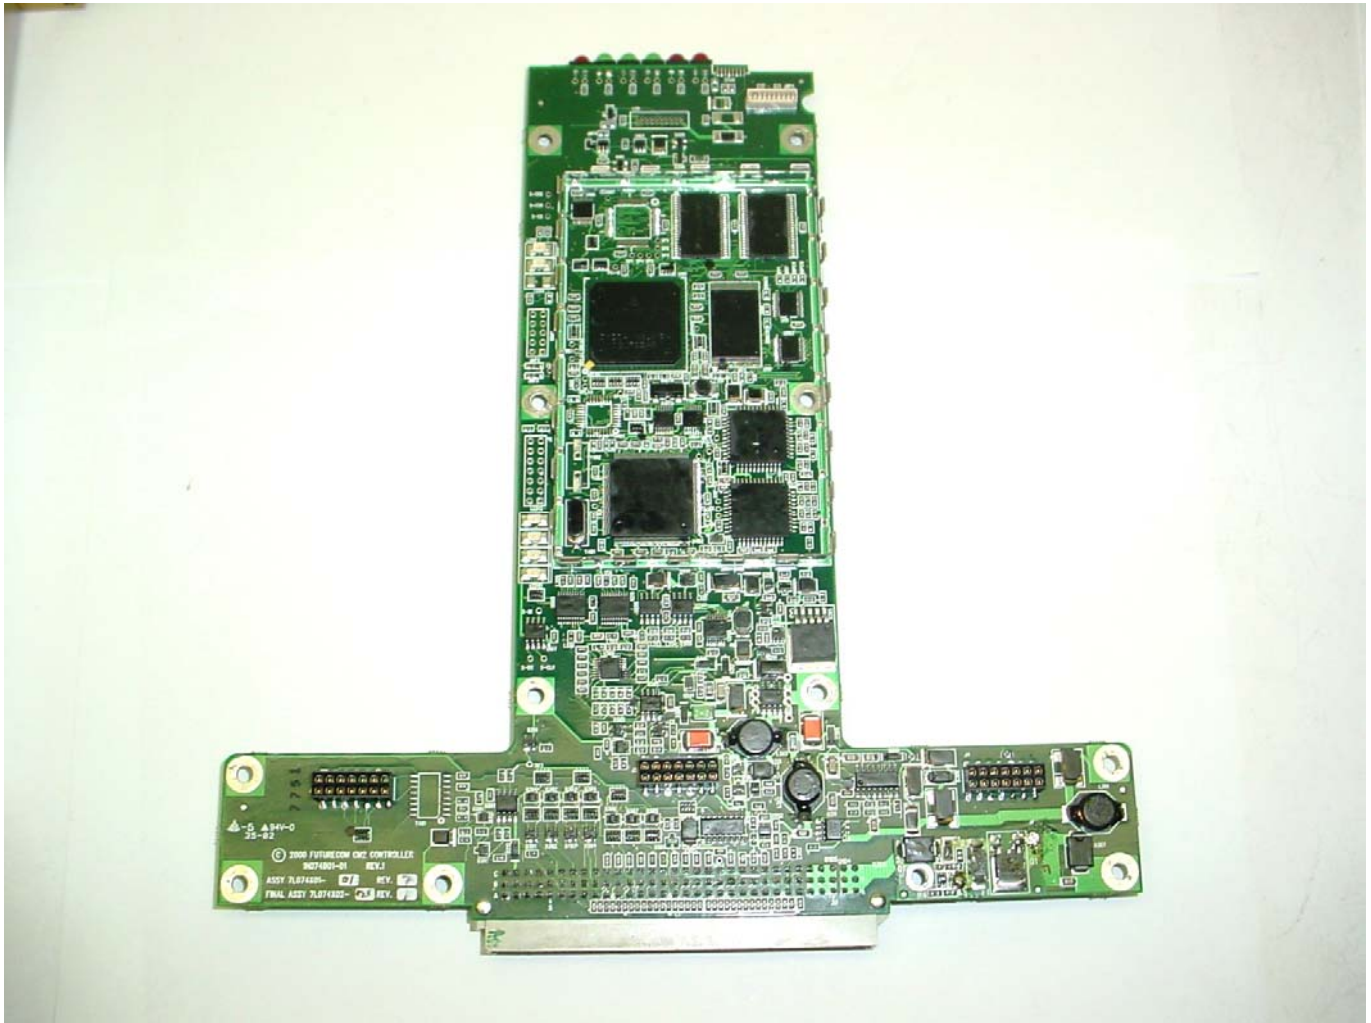

ANNEX 3 – INTERNAL EUT PHOTOS

ANNEX 3 – INTERNAL EUT PHOTOS

Futurecom Systems Group Inc.
OCR, Model: OCR UHF
FCC ID: LO6-OCRUFH, IC: 2098B-OCRUFH

ANNEX 3 – INTERNAL EUT PHOTOS

**Futurecom Systems Group Inc.
OCR, Model: OCR UHF
FCC ID: LO6-OCRUHF, IC: 2098B-OCRUHF**

ANNEX 3 – INTERNAL EUT PHOTOS

ANNEX 3 – INTERNAL EUT PHOTOS

ANNEX 3 – INTERNAL EUT PHOTOS

ANNEX 3 – INTERNAL EUT PHOTOS

ANNEX 3 – INTERNAL EUT PHOTOS

ANNEX 3 – INTERNAL EUT PHOTOS

Futurecom Systems Group Inc.
OCR, Model: OCR UHF
FCC ID: LO6-OCRUHF, IC: 2098B-OCRUHF

ANNEX 3 – INTERNAL EUT PHOTOS

ANNEX 3 – INTERNAL EUT PHOTOS

ANNEX 3 – INTERNAL EUT PHOTOS

ANNEX 3 – INTERNAL EUT PHOTOS

ANNEX 3 – INTERNAL EUT PHOTOS

ANNEX 3 – INTERNAL EUT PHOTOS

ANNEX 3 – INTERNAL EUT PHOTOS

ANNEX 3 – INTERNAL EUT PHOTOS

ANNEX 3 – INTERNAL EUT PHOTOS