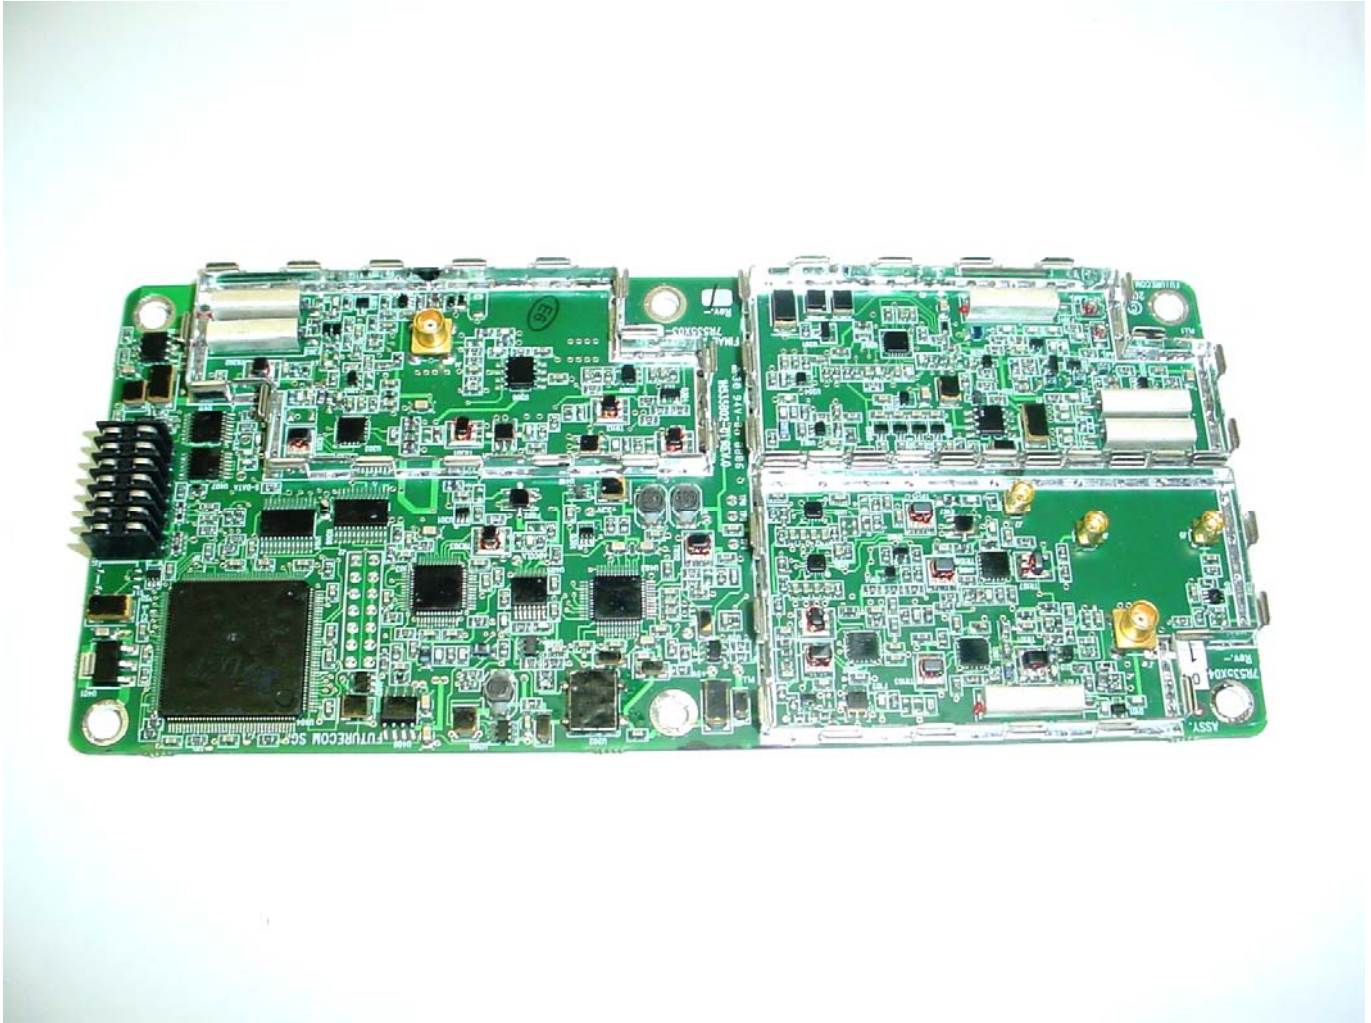

ANNEX 3 – INTERNAL EUT PHOTOS

ANNEX 3 – INTERNAL EUT PHOTOS

Futurecom Systems Group Inc.
OCR, Model: OCR UHF
FCC ID: LO6-OCRUFH, IC: 2098B-OCRUFH

ANNEX 3 – INTERNAL EUT PHOTOS

**Futurecom Systems Group Inc.
OCR, Model: OCR UHF
FCC ID: LO6-OCRUHF, IC: 2098B-OCRUHF**

ANNEX 3 – INTERNAL EUT PHOTOS

ANNEX 3 – INTERNAL EUT PHOTOS

ANNEX 3 – INTERNAL EUT PHOTOS

ANNEX 3 – INTERNAL EUT PHOTOS

ANNEX 3 – INTERNAL EUT PHOTOS

ANNEX 3 – INTERNAL EUT PHOTOS

Futurecom Systems Group Inc.
OCR, Model: OCR UHF
FCC ID: LO6-OCRUHF, IC: 2098B-OCRUHF

ANNEX 3 – INTERNAL EUT PHOTOS

ANNEX 3 – INTERNAL EUT PHOTOS

ANNEX 3 – INTERNAL EUT PHOTOS

ANNEX 3 – INTERNAL EUT PHOTOS

ANNEX 3 – INTERNAL EUT PHOTOS

ANNEX 3 – INTERNAL EUT PHOTOS

ANNEX 3 – INTERNAL EUT PHOTOS