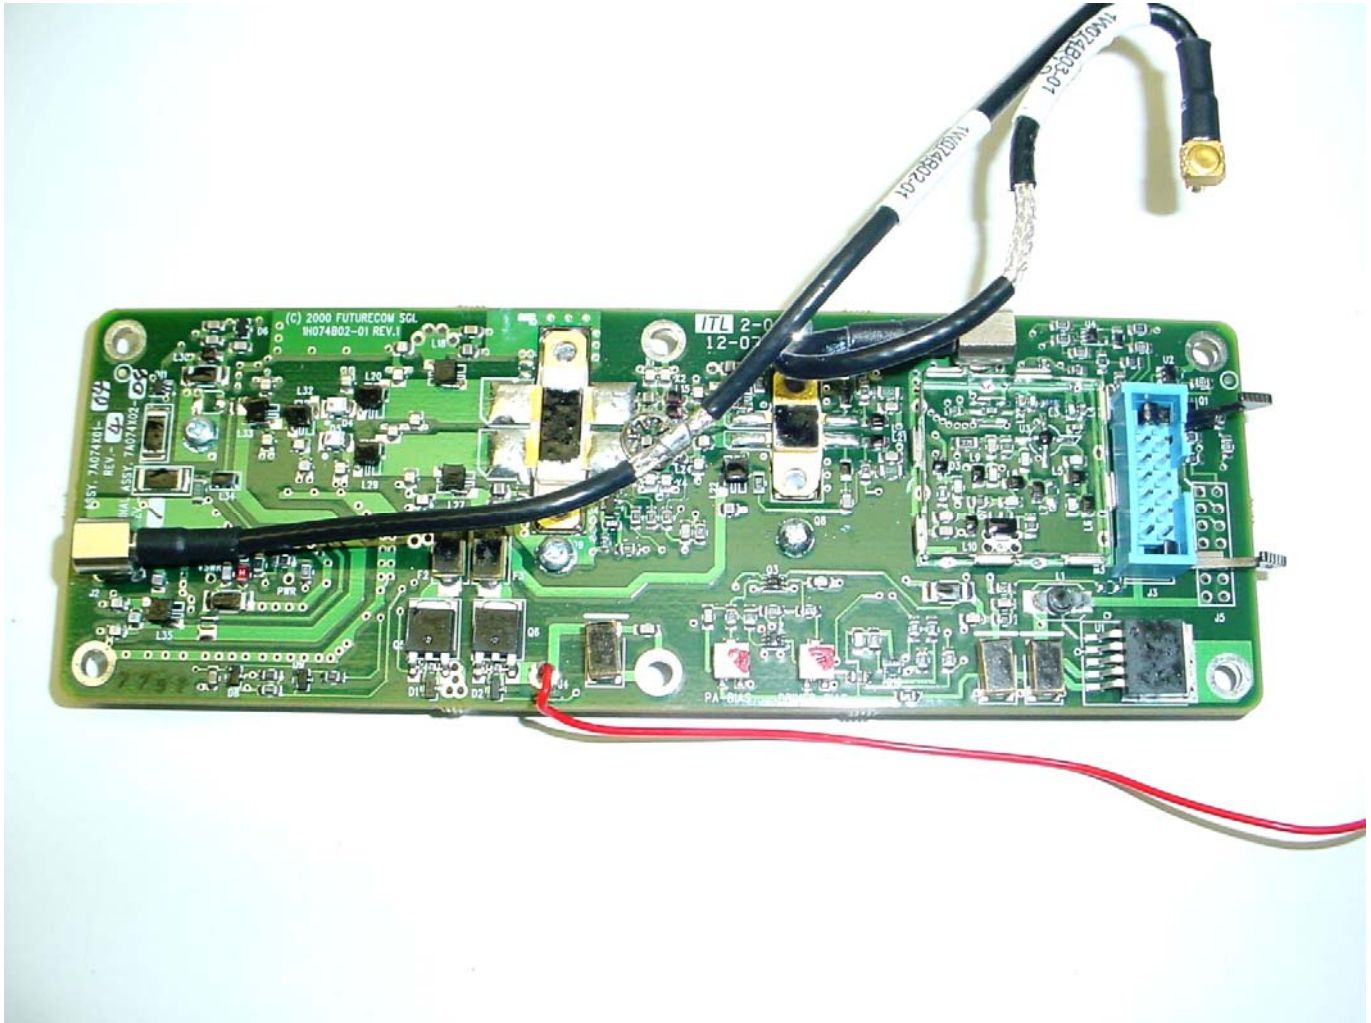

ANNEX 3 – INTERNAL EUT PHOTOS

ANNEX 3 – INTERNAL EUT PHOTOS

Futurecom Systems Group Inc.
OCR, Model: OCR UHF
FCC ID: LO6-OCRUFH, IC: 2098B-OCRUFH

ANNEX 3 – INTERNAL EUT PHOTOS

**Futurecom Systems Group Inc.
OCR, Model: OCR UHF
FCC ID: LO6-OCRUHF, IC: 2098B-OCRUHF**

ANNEX 3 – INTERNAL EUT PHOTOS

ANNEX 3 – INTERNAL EUT PHOTOS

ANNEX 3 – INTERNAL EUT PHOTOS

ANNEX 3 – INTERNAL EUT PHOTOS

ANNEX 3 – INTERNAL EUT PHOTOS

ANNEX 3 – INTERNAL EUT PHOTOS

Futurecom Systems Group Inc.
OCR, Model: OCR UHF
FCC ID: LO6-OCRUHF, IC: 2098B-OCRUHF

ANNEX 3 – INTERNAL EUT PHOTOS

ANNEX 3 – INTERNAL EUT PHOTOS

ANNEX 3 – INTERNAL EUT PHOTOS

ANNEX 3 – INTERNAL EUT PHOTOS

ANNEX 3 – INTERNAL EUT PHOTOS

ANNEX 3 – INTERNAL EUT PHOTOS

ANNEX 3 – INTERNAL EUT PHOTOS