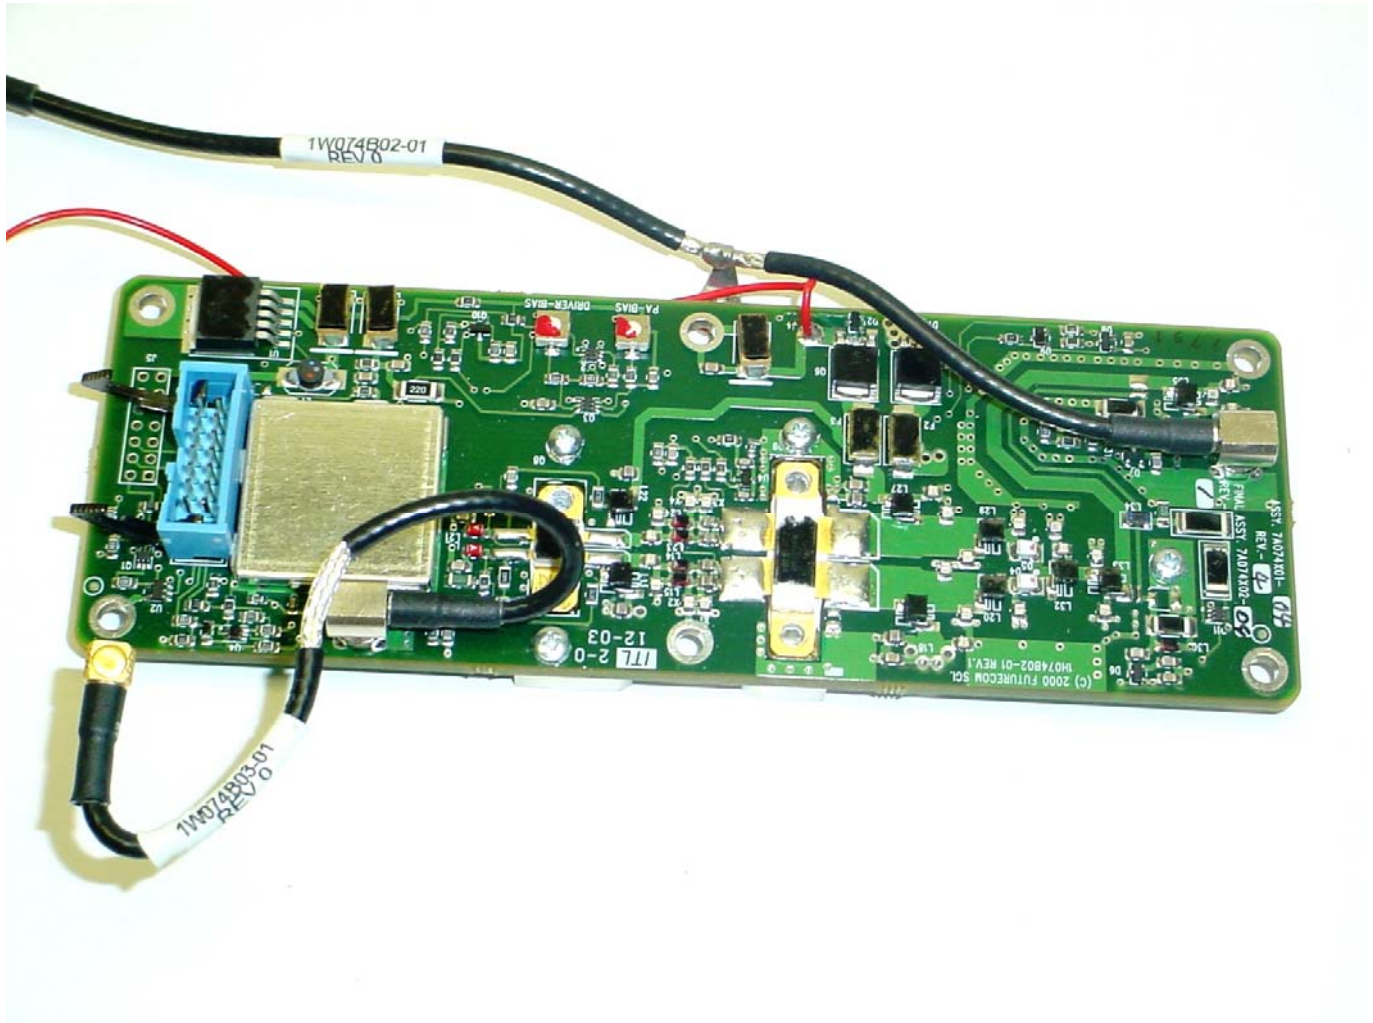

ANNEX 3 – INTERNAL EUT PHOTOS

ANNEX 3 – INTERNAL EUT PHOTOS

Futurecom Systems Group Inc.
OCR, Model: OCR UHF
FCC ID: LO6-OCRUFH, IC: 2098B-OCRUFH

ANNEX 3 – INTERNAL EUT PHOTOS

**Futurecom Systems Group Inc.
OCR, Model: OCR UHF
FCC ID: LO6-OCRUHF, IC: 2098B-OCRUHF**

ANNEX 3 – INTERNAL EUT PHOTOS

ANNEX 3 – INTERNAL EUT PHOTOS

ANNEX 3 – INTERNAL EUT PHOTOS

ANNEX 3 – INTERNAL EUT PHOTOS

ANNEX 3 – INTERNAL EUT PHOTOS

ANNEX 3 – INTERNAL EUT PHOTOS

Futurecom Systems Group Inc.
OCR, Model: OCR UHF
FCC ID: LO6-OCRUHF, IC: 2098B-OCRUHF

ANNEX 3 – INTERNAL EUT PHOTOS

ANNEX 3 – INTERNAL EUT PHOTOS

ANNEX 3 – INTERNAL EUT PHOTOS

ANNEX 3 – INTERNAL EUT PHOTOS

ANNEX 3 – INTERNAL EUT PHOTOS

ANNEX 3 – INTERNAL EUT PHOTOS

ANNEX 3 – INTERNAL EUT PHOTOS