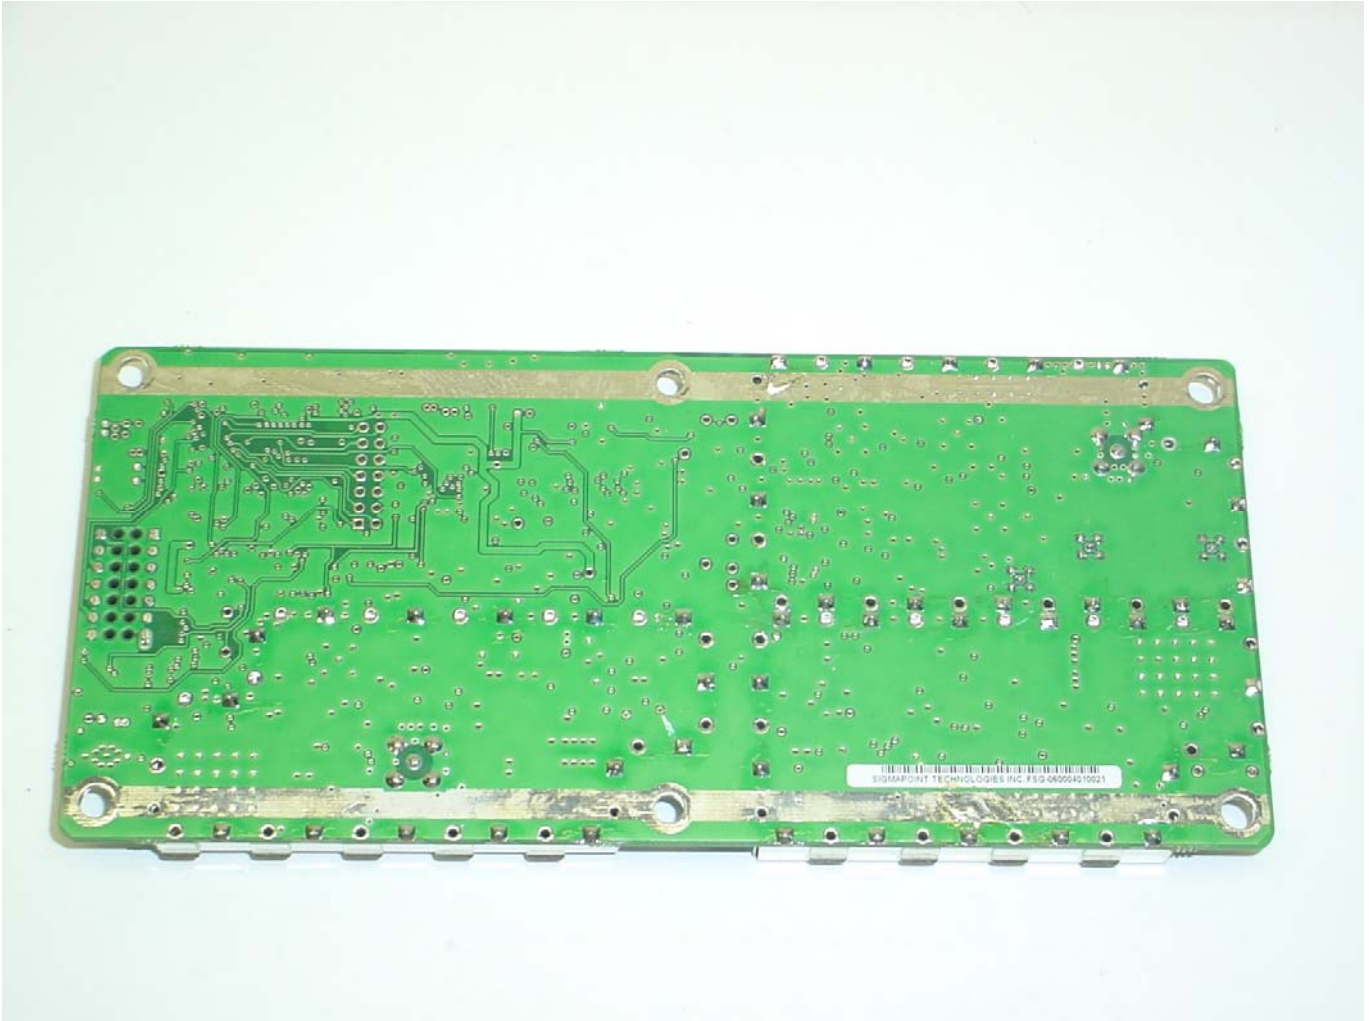

ANNEX 3 – INTERNAL EUT PHOTOS

ANNEX 3 – INTERNAL EUT PHOTOS

Futurecom Systems Group Inc.
OCR, Model: OCR UHF
FCC ID: LO6-OCRUFH, IC: 2098B-OCRUFH

ANNEX 3 – INTERNAL EUT PHOTOS

**Futurecom Systems Group Inc.
OCR, Model: OCR UHF
FCC ID: LO6-OCRUHF, IC: 2098B-OCRUHF**

ANNEX 3 – INTERNAL EUT PHOTOS

ANNEX 3 – INTERNAL EUT PHOTOS

ANNEX 3 – INTERNAL EUT PHOTOS

ANNEX 3 – INTERNAL EUT PHOTOS

ANNEX 3 – INTERNAL EUT PHOTOS

ANNEX 3 – INTERNAL EUT PHOTOS

Futurecom Systems Group Inc.
OCR, Model: OCR UHF
FCC ID: LO6-OCRUHF, IC: 2098B-OCRUHF

ANNEX 3 – INTERNAL EUT PHOTOS

ANNEX 3 – INTERNAL EUT PHOTOS

ANNEX 3 – INTERNAL EUT PHOTOS

ANNEX 3 – INTERNAL EUT PHOTOS

ANNEX 3 – INTERNAL EUT PHOTOS

ANNEX 3 – INTERNAL EUT PHOTOS

ANNEX 3 – INTERNAL EUT PHOTOS