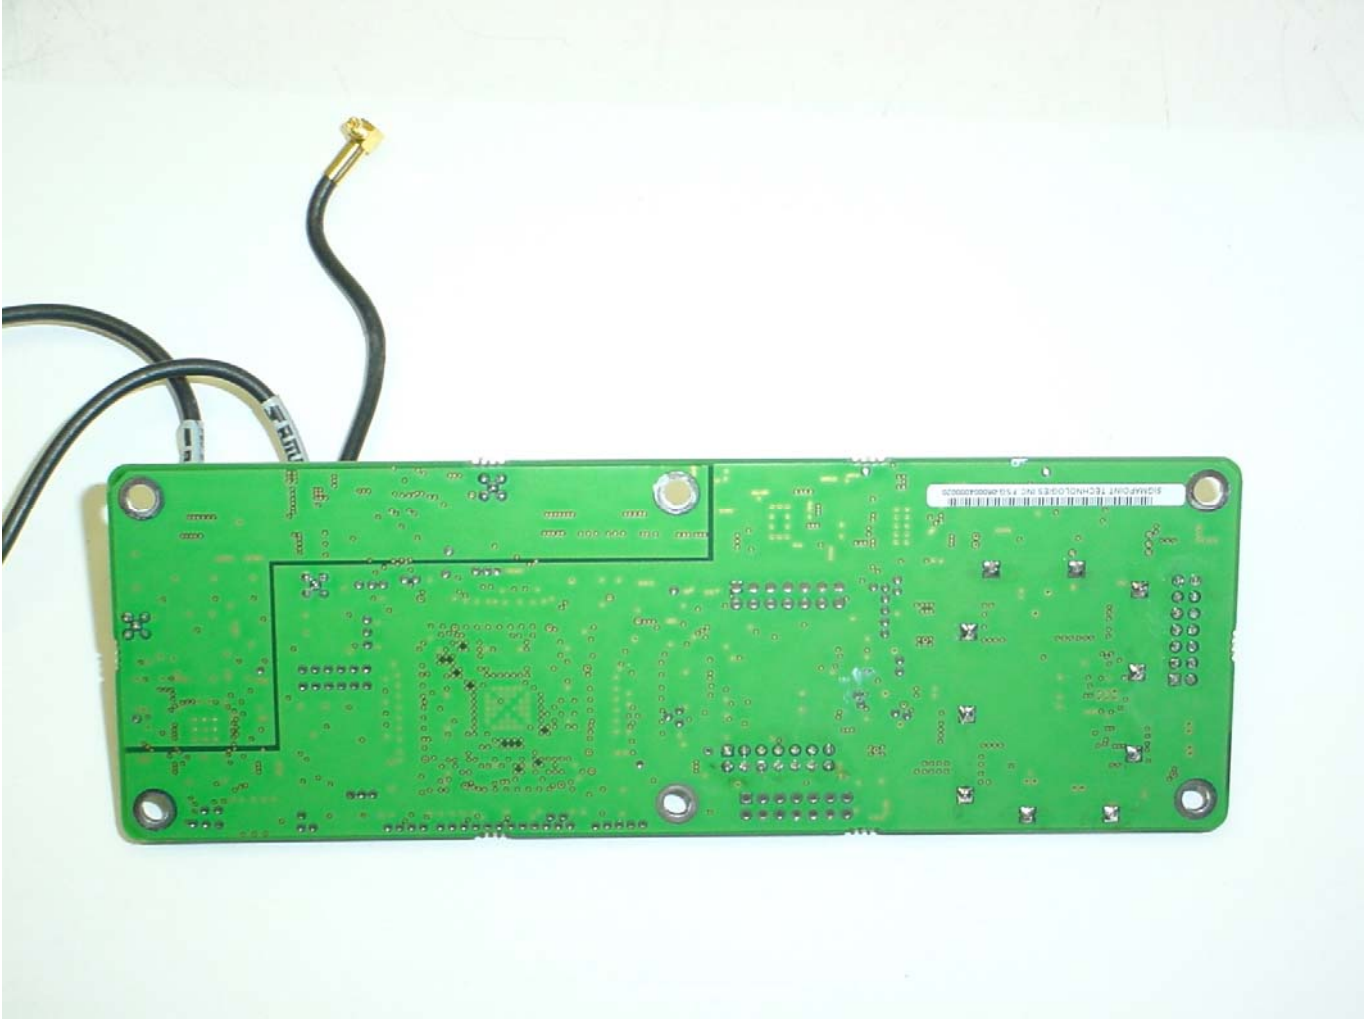

ANNEX 3 – INTERNAL EUT PHOTOS

ANNEX 3 – INTERNAL EUT PHOTOS

Futurecom Systems Group Inc.
OCR, Model: OCR UHF
FCC ID: LO6-OCRUFH, IC: 2098B-OCRUFH

ANNEX 3 – INTERNAL EUT PHOTOS

**Futurecom Systems Group Inc.
OCR, Model: OCR UHF
FCC ID: LO6-OCRUHF, IC: 2098B-OCRUHF**

ANNEX 3 – INTERNAL EUT PHOTOS

ANNEX 3 – INTERNAL EUT PHOTOS

ANNEX 3 – INTERNAL EUT PHOTOS

ANNEX 3 – INTERNAL EUT PHOTOS

ANNEX 3 – INTERNAL EUT PHOTOS

ANNEX 3 – INTERNAL EUT PHOTOS

Futurecom Systems Group Inc.
OCR, Model: OCR UHF
FCC ID: LO6-OCRUHF, IC: 2098B-OCRUHF